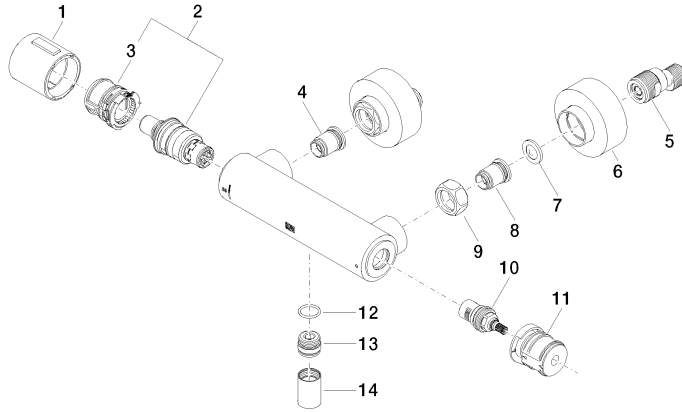

Shower thermostat for wall installation - Matte Black

34 443 979

- slide-on rosettes Ø 70 mm
- gauge 150 mm - 13 mm
- 3/8" shower outlet
- with volume control
- WRAS 2204005

Intrinsic protection against back flow.

Required miscellaneous

TARA Regulator handle - Matte Black 11 431 892-33

Shower thermostat for wall installation - Matte Black

34 443 979

mm [inches]

Flow rate chart

Certificates

Belgaqua_22_281_2 LGA_29986.
7_5.

WRAS_2204005.

Shower thermostat for wall installation - Matte Black

34 443 979

Parts for other finishes can be found here: [Chrome](#)

Spare parts list

No.	Item Number	Name	Quantity used	Delivery time
1	90 17 33 015 00-33	handle	1	30
2	90 15 02 070 00 90	cartridge	1	2
3	90 30 40 010 00 90	regulator	1	2
4	04 31 20 530 00 90	insert	1	2
5	04 11 04 030 00 90	connection	2	2
6	90 31 20 512 00-33	rosette	2	30
7	09 29 30 050 90	sieve	2	2
8	04 31 20 540 00 90	insert	1	2
9	09 24 77 008-00	nut	2	10
10	90 90 03 236 00 90	top	1	2
11	90 30 40 017 00 90	base	1	2
12	90 14 10 010 00 90	seal	1	2
13	09 31 20 511-33	nipple	1	60
14	90 21 02 069 00-33	cover	1	30