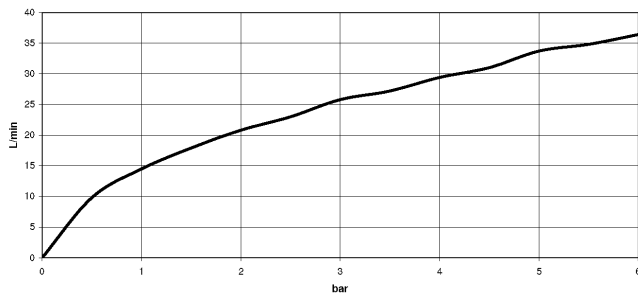

Required miscellaneous

TARA Regulator handle - Matte Black 11 431 892-33

Shower thermostat for wall installation - Matte Black

34 443 979

mm [inches]

Flow rate chart

Certificates

Belgaqua_22_281_2 LGA_29986.
7_5.