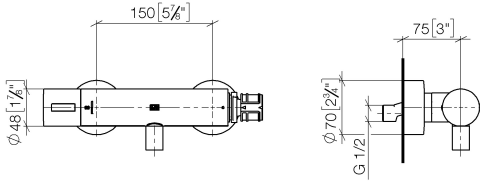

Shower thermostat for wall installation - Matte Black

34 443 979

- slide-on rosettes Ø 70 mm
- gauge 150 mm - 13 mm
- 3/8" shower outlet
- with volume control
- WRAS 2204005

Intrinsic protection against back flow.

Required miscellaneous

TARA Regulator handle - Matte Black 11 431 892-33

Shower thermostat for wall installation - Matte Black

34 443 979

mm [inches]

Flow rate chart

Certificates

Belgaqua_22_281_2 LGA_29986.
7_5.

WRAS_2204005.

Shower thermostat for wall installation - Matte Black

34 443 979

Parts for other finishes can be found here: [Chrome](#)

Spare parts list

No.	Item Number	Name	Quantity used	Delivery time
1	90 17 33 015 00-33	handle	1	30
2	90 15 02 070 00 90	cartridge	1	2
3	90 30 40 010 00 90	regulator	1	2
4	04 31 20 530 00 90	insert	1	2
5	04 11 04 030 00 90	connection	2	2
6	90 31 20 512 00-33	rosette	2	30
7	09 29 30 050 90	sieve	2	2
8	04 31 20 540 00 90	insert	1	2
9	09 24 77 008-00	nut	2	10
10	90 90 03 236 00 90	top	1	2
11	90 30 40 017 00 90	base	1	2
12	90 14 10 010 00 90	seal	1	2
13	09 31 20 511-33	nipple	1	60
14	90 21 02 069 00-33	cover	1	30