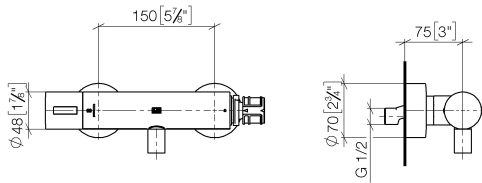

Shower thermostat for wall installation - Brushed Chrome

34 443 979

- slide-on rosettes Ø 70 mm
- gauge 150 mm - 13 mm
- 3/8" shower outlet
- with volume control
- WRAS 2204005

Intrinsic protection against back flow.

Required miscellaneous

TARA Regulator handle - Brushed Chrome 11 431 892-93

Shower thermostat for wall installation - Brushed Chrome

34 443 979

mm [inches]

Flow rate chart

Certificates

Belgaqua_22_281_2 LGA_29986.
7_5.

WRAS_2204005.

Shower thermostat for wall installation - Brushed Chrome

34 443 979

Parts for other finishes can be found here: [Chrome](#)

Spare parts list

No.	Item Number	Name	Quantity used	Delivery time
1	90 17 33 015 00-93	handle	1	20
2	90 15 02 070 00 90	cartridge	1	2
3	90 30 40 010 00 90	regulator	1	2
4	04 31 20 530 00 90	insert	1	2
5	04 11 04 030 00 90	connection	2	2
6	90 31 20 512 00-93	rosette	2	20
7	09 29 30 050 90	sieve	2	2
8	04 31 20 540 00 90	insert	1	2
9	09 24 77 008-00	nut	2	10
10	90 90 03 236 00 90	top	1	2
11	90 30 40 017 00 90	base	1	2
12	90 14 10 010 00 90	seal	1	2
13	09 31 20 511-93	nipple	1	20
14	90 21 02 069 00-93	cover	1	-