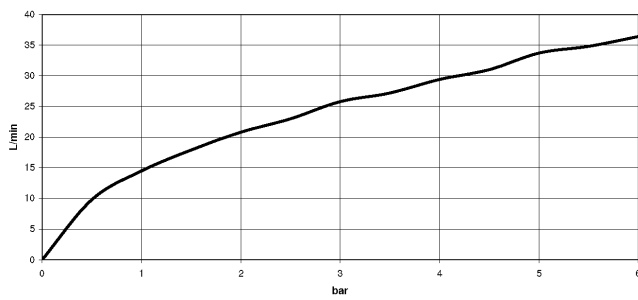

Required miscellaneous

TARA Regulator handle - Brushed Dark Platinum 11 431 892-99

Shower thermostat for wall installation - Brushed Dark Platinum

34 443 979

mm [inches]

Flow rate chart

Certificates

Belgaqua_22_281_2 LGA_29986.
7_5.