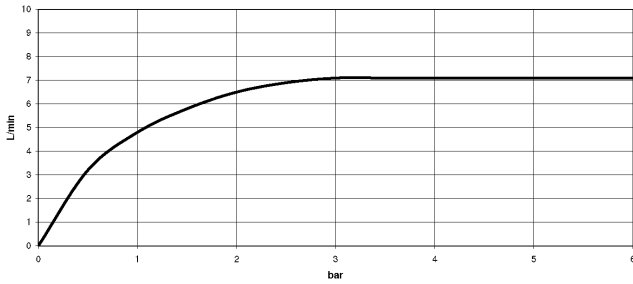

Flow rate chart

Codes & Standards

DIN 4109

EN 1717

ISO 3822

Scottish Water
Byelaws

UK Water Supply
Regulations

Ü-Zeichen