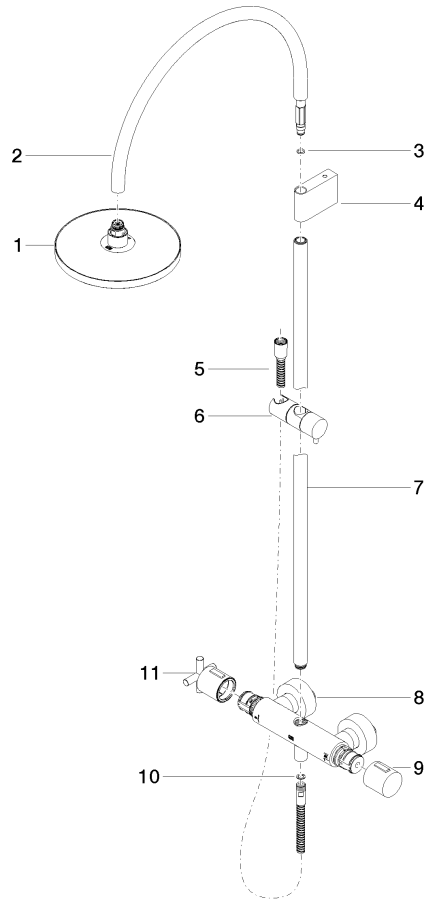

**TARA Shower pipe with shower thermostat without hand shower FlowReduce
220 mm - Brushed Durabronze (23kt Gold)**

TARA

34 458 892

- shower with fixed riser projection 452mm
- Rain shower: PURE RAIN, max. flow rate 7 l/min (at 3 bar)
- Function from: 6 l/min
- rain shower Ø 220 mm
- rain shower with anti-scale system
- rotary diverter with volume control and shut-off function
- slide-on rosettes Ø 70 mm
- height of fittings up to rain shower (bottom edge) 964mm
- height of fittings up to top edge of elbow 1267mm
- gauge 150 mm - 13 mm
- metal shower hose 1750mm with integrated anti-twist protection
- 1/2" connection
- slide bar
- Pipe diameter 23.5 mm
- This product can help a building meet the requirements of Green Building Rating Systems, e.g. LEED®, BREEAM®, DGNB
- WRAS 2204013

TARA Shower pipe with shower thermostat without hand shower FlowReduce
220 mm - Brushed Durabronze (23kt Gold)

TARA

34 458 892

Certificates

WRAS_2204

LGA_38

Belgaqua_22_283_2

TARA Shower pipe with shower thermostat without hand shower FlowReduce
220 mm - Brushed Durabronz (23kt Gold)

TARA

34 458 892

Product version from 5/1/2022

Parts for other
finishes can be found
here: [Chrome](#)

TARA Shower pipe with shower thermostat without hand shower FlowReduce
220 mm - Brushed Durabronze (23kt Gold)

TARA

34 458 892

Spare parts list

Product version from 5/1/2022

No.	Item Number	Name	Quantity used	Delivery time
	90 12 05 092 20-28	shower	11	20