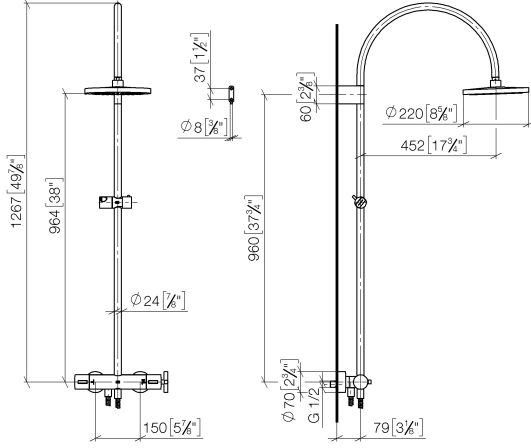

**TARA Shower pipe with shower thermostat without hand shower FlowReduce
220 mm - Brushed Durabronze (23kt Gold)**

TARA

34 458 892

- shower with fixed riser projection 452mm
- Rain shower: PURE RAIN, max. flow rate 7 l/min (at 3 bar)
- Function from: 6 l/min
- rain shower Ø 220 mm
- rain shower with anti-scale system
- rotary diverter with volume control and shut-off function
- slide-on rosettes Ø 70 mm
- height of fittings up to rain shower (bottom edge) 964mm
- height of fittings up to top edge of elbow 1267mm
- gauge 150 mm - 13 mm
- metal shower hose 1750mm with integrated anti-twist protection
- 1/2" connection
- slide bar
- Pipe diameter 23.5 mm
- This product can help a building meet the requirements of Green Building Rating Systems, e.g. LEED®, BREEAM®, DGNB
- WRAS 2204013

Required miscellaneous

Required miscellaneous

Required miscellaneous

**TARA Shower pipe with shower thermostat without hand shower FlowReduce
220 mm - Brushed Durabronz (23kt Gold)**

TARA

34 458 892
mm [inches]
1:10

TARA Shower pipe with shower thermostat without hand shower FlowReduce
220 mm - Brushed Durabronze (23kt Gold)

TARA

34 458 892

Certificates

WRAS_2204

LGA_38

Belgaqua_22_283_2

TARA Shower pipe with shower thermostat without hand shower FlowReduce
220 mm - Brushed Durabronz (23kt Gold)

TARA

34 458 892

Product version from 5/1/2022

Parts for other
finishes can be found
here: [Chrome](#)

TARA Shower pipe with shower thermostat without hand shower FlowReduce
220 mm - Brushed Durabronze (23kt Gold)