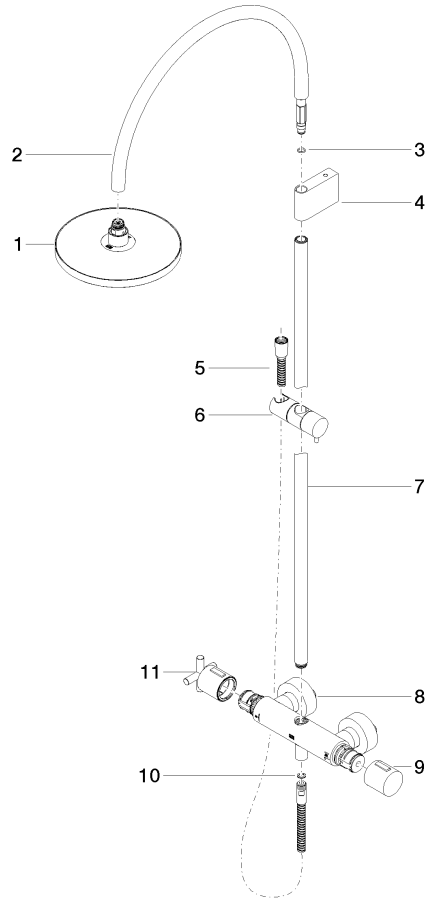

**TARA Shower pipe with shower thermostat without hand shower FlowReduce
220 mm - Brushed Bronze**

TARA

34 458 892 Product version from 5/1/2022

- shower with fixed riser projection 452mm
- Rain shower: PURE RAIN, max. flow rate 7 l/min (at 3 bar)
- Function from: 6 l/min
- rain shower Ø 220 mm
- rain shower with anti-scale system
- rotary diverter with volume control and shut-off function
- slide-on rosettes Ø 70 mm
- height of fittings up to rain shower (bottom edge) 964mm
- height of fittings up to top edge of elbow 1267mm
- gauge 150 mm - 13 mm
- metal shower hose 1750mm with integrated anti-twist protection
- 1/2" connection
- slide bar
- Pipe diameter 23.5 mm
- This product can help a building meet the requirements of Green Building Rating Systems, e.g. LEED®, BREEAM®, DGNB
- WRAS

EN 1717

ISO 3822

Scottish Water
Byelaws

UK Water Supply
Regulations

Ü-Zeichen

TARA Shower pipe with shower thermostat without hand shower FlowReduce
220 mm - Brushed Bronze

TARA

34 458 892 Product version from 5/1/2022

Certificates

Belgaqua_22_283_2 WRAS_2204

LGA_38

**TARA Shower pipe with shower thermostat without hand shower FlowReduce
220 mm - Brushed Bronze**

TARA

34 458 892 Product version from 5/1/2022

Parts for other
finishes can be found
here: [Chrome](#)

Spare parts list

No.	Item Number	Name	Quantity used	Delivery time
1	90 12 05 092 20-42	shower	1	30
2	04 28 22 346 00-42	pipe	1	60
3	09 14 10 008 90	seal	1	2
4	90 17 11 150 00-42	holder	1	30
5	28 322 970-42	Metal shower hose 1/2" x 3/8" x 1750 mm - Brushed Bronze	1	30
6	12 570 970-42	Slide unit - Brushed Bronze	1	30
7	90 28 22 349 00-42	pipe	1	30
8	04 17 01 250 00-42	connection	1	60
9	90 17 33 015 00-42	handle	1	30
10	90 14 20 026 00 90	seal	1	2
11	90 17 33 021 00-42	handle	1	30