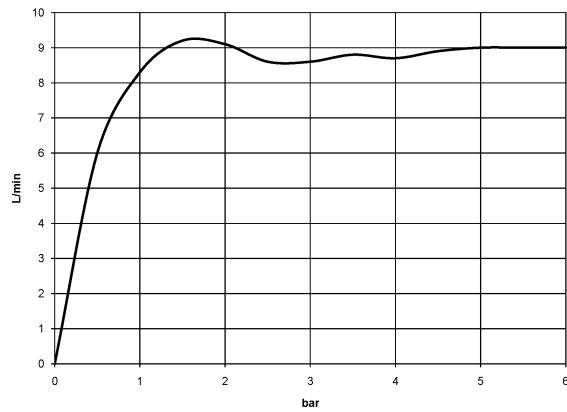

**TARA Shower pipe with shower thermostat without hand shower FlowReduce
220 mm - Brushed Bronze**

TARA

34 458 892 Product version from 5/1/2022

- shower with fixed riser projection 452mm
- Rain shower: PURE RAIN, max. flow rate 7 l/min (at 3 bar)
- Function from: 6 l/min
- rain shower Ø 220 mm
- rain shower with anti-scale system
- rotary diverter with volume control and shut-off function
- slide-on rosettes Ø 70 mm
- height of fittings up to rain shower (bottom edge) 964mm
- height of fittings up to top edge of elbow 1267mm
- gauge 150 mm - 13 mm
- metal shower hose 1750mm with integrated anti-twist protection
- 1/2" connection
- slide bar
- Pipe diameter 23.5 mm
- This product can help a building meet the requirements of Green Building Rating Systems, e.g. LEED®, BREEAM®, DGNB
- WRAS

**TARA Shower pipe with shower thermostat without hand shower FlowReduce
220 mm - Brushed Bronze**

TARA

34 458 892 Product version from 5/1/2022

mm [inches]

1:10

Flow rate chart

Codes & Standards

DIN 4109

EN 1717

ISO 3822

Scottish Water
Byelaws

UK Water Supply
Regulations

Ü-Zeichen

TARA Shower pipe with shower thermostat without hand shower FlowReduce
220 mm - Brushed Bronze

TARA

34 458 892 Product version from 5/1/2022