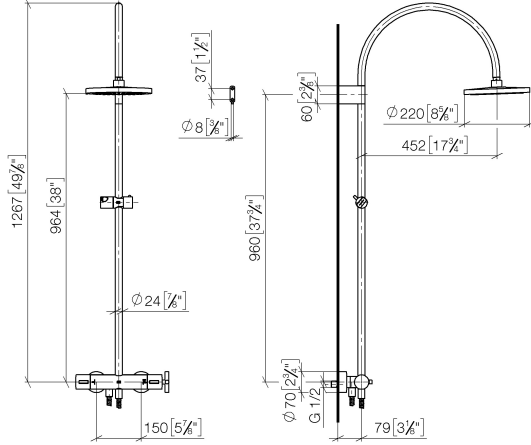

**TARA Shower pipe with shower thermostat without hand shower FlowReduce
220 mm - Brushed Bronze**

TARA

34 458 892 Product version from 5/1/2022

- shower with fixed riser projection 452mm
- Rain shower: PURE RAIN, max. flow rate 7 l/min (at 3 bar)
- Function from: 6 l/min
- rain shower Ø 220 mm
- rain shower with anti-scale system
- rotary diverter with volume control and shut-off function
- slide-on rosettes Ø 70 mm
- height of fittings up to rain shower (bottom edge) 964mm
- height of fittings up to top edge of elbow 1267mm
- gauge 150 mm - 13 mm
- metal shower hose 1750mm with integrated anti-twist protection
- 1/2" connection
- slide bar
- Pipe diameter 23.5 mm
- This product can help a building meet the requirements of Green Building Rating Systems, e.g. LEED®, BREEAM®, DGNB
- WRAS

**TARA Shower pipe with shower thermostat without hand shower FlowReduce
220 mm - Brushed Bronze**

TARA

34 458 892 Product version from 5/1/2022

mm [inches]

1:10

Flow rate chart

Codes & Standards

DIN 4109

EN 1717

ISO 3822

Scottish Water
Byelaws

UK Water Supply
Regulations

Ü-Zeichen

TARA Shower pipe with shower thermostat without hand shower FlowReduce
220 mm - Brushed Bronze

TARA

34 458 892 Product version from 5/1/2022

Spare parts list

No.	Item Number	Name	Quantity used	Delivery time
1	90 12 05 092 20-42	shower	1	30
2	04 28 22 346 00-42	pipe	1	60
3	09 14 10 008 90	seal	1	2
4	90 17 11 150 00-42	holder	1	30
5	28 322 970-42	Metal shower hose 1/2" x 3/8" x 1750 mm - Brushed Bronze	1	30
6	12 570 970-42	Slide unit - Brushed Bronze	1	30
7	90 28 22 349 00-42	pipe	1	30
8	04 17 01 250 00-42	connection	1	60
9	90 17 33 015 00-42	handle	1	30
10	90 14 20 026 00 90	seal	1	2
11	90 17 33 021 00-42	handle	1	30