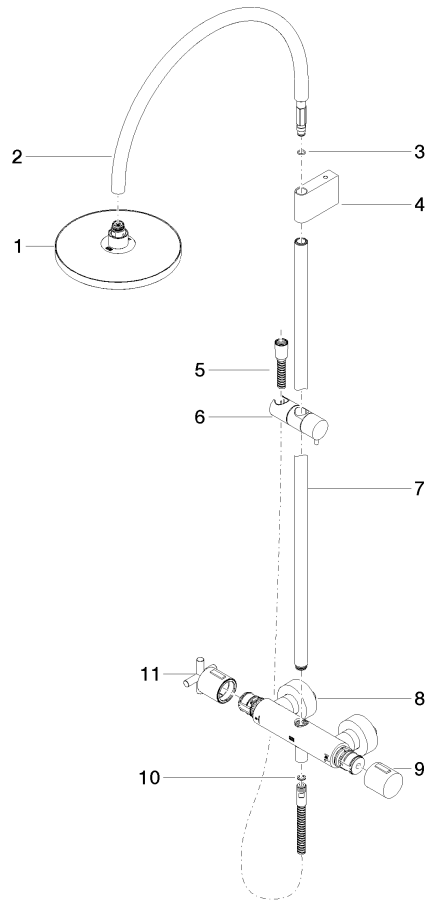

**TARA Shower pipe with shower thermostat without hand shower FlowReduce
220 mm - Brushed Champagne (22kt Gold)**

TARA

34 458 892 Product version from 5/1/2022

- shower with fixed riser projection 452mm
- Rain shower: PURE RAIN, max. flow rate 7 l/min (at 3 bar)
- Function from: 6 l/min
- rain shower Ø 220 mm
- rain shower with anti-scale system
- rotary diverter with volume control and shut-off function
- slide-on rosettes Ø 70 mm
- height of fittings up to rain shower (bottom edge) 964mm
- height of fittings up to top edge of elbow 1267mm
- gauge 150 mm - 13 mm
- metal shower hose 1750mm with integrated anti-twist protection
- 1/2" connection
- slide bar
- Pipe diameter 23.5 mm
- This product can help a building meet the requirements of Green Building Rating Systems, e.g. LEED®, BREEAM®, DGNB
- WRAS

DIN 4109

EN 1717

ISO 3822

Scottish Water
Byelaws

UK Water Supply
Regulations

Ü-Zeichen

TARA Shower pipe with shower thermostat without hand shower FlowReduce
220 mm - Brushed Champagne (22kt Gold)

TARA

34 458 892 Product version from 5/1/2022

Certificates

Belgaqua_22_283_2 WRAS_2204

LGA_38

**TARA Shower pipe with shower thermostat without hand shower FlowReduce
220 mm - Brushed Champagne (22kt Gold)**

TARA

34 458 892 Product version from 5/1/2022

Parts for other finishes can be found here: [Chrome](#)

Spare parts list

No.	Item Number	Name	Quantity used	Delivery time
1	90 12 05 092 20-46	shower	1	30
2	04 28 22 346 00-46	pipe	1	60
3	09 14 10 008 90	seal	1	2
4	90 17 11 150 00-46	holder	1	30
5	28 322 970-46	Metal shower hose 1/2" x 3/8" x 1750 mm - Brushed Champagne (22kt Gold)	1	30
6	12 570 970-46	Slide unit - Brushed Champagne (22kt Gold)	1	30
7	90 28 22 349 00-46	pipe	1	30
8	04 17 01 250 00-46	connection	1	60
9	90 17 33 015 00-46	handle	1	30
10	90 14 20 026 00 90	seal	1	2
11	90 17 33 021 00-46	handle	1	30