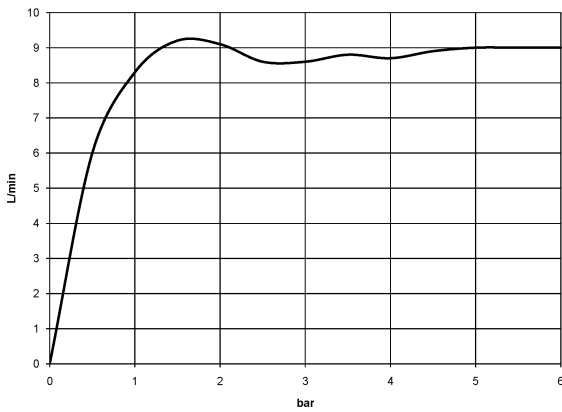

**TARA Shower pipe with shower thermostat without hand shower FlowReduce
220 mm - Brushed Champagne (22kt Gold)**

TARA

34 458 892 Product version from 5/1/2022

- shower with fixed riser projection 452mm
- Rain shower: PURE RAIN, max. flow rate 7 l/min (at 3 bar)
- Function from: 6 l/min
- rain shower Ø 220 mm
- rain shower with anti-scale system
- rotary diverter with volume control and shut-off function
- slide-on rosettes Ø 70 mm
- height of fittings up to rain shower (bottom edge) 964mm
- height of fittings up to top edge of elbow 1267mm
- gauge 150 mm - 13 mm
- metal shower hose 1750mm with integrated anti-twist protection
- 1/2" connection
- slide bar
- Pipe diameter 23.5 mm
- This product can help a building meet the requirements of Green Building Rating Systems, e.g. LEED®, BREEAM®, DGNB
- WRAS

**TARA Shower pipe with shower thermostat without hand shower FlowReduce
220 mm - Brushed Champagne (22kt Gold)**

TARA

34 458 892 Product version from 5/1/2022

mm [inches]

1:10

Flow rate chart

Codes & Standards