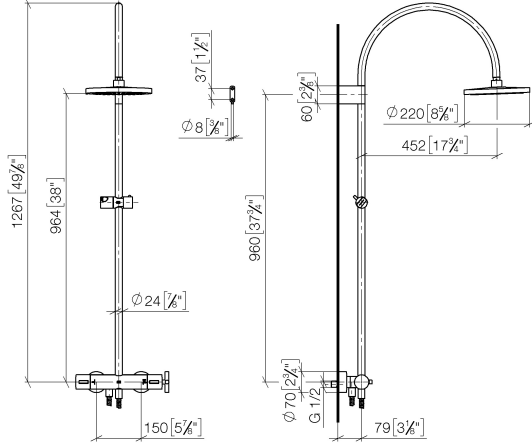

**TARA Shower pipe with shower thermostat without hand shower FlowReduce
220 mm - Brushed Champagne (22kt Gold)**

TARA

34 458 892 Product version from 5/1/2022

- shower with fixed riser projection 452mm
- Rain shower: PURE RAIN, max. flow rate 7 l/min (at 3 bar)
- Function from: 6 l/min
- rain shower Ø 220 mm
- rain shower with anti-scale system
- rotary diverter with volume control and shut-off function
- slide-on rosettes Ø 70 mm
- height of fittings up to rain shower (bottom edge) 964mm
- height of fittings up to top edge of elbow 1267mm
- gauge 150 mm - 13 mm
- metal shower hose 1750mm with integrated anti-twist protection
- 1/2" connection
- slide bar
- Pipe diameter 23.5 mm
- This product can help a building meet the requirements of Green Building Rating Systems, e.g. LEED®, BREEAM®, DGNB
- WRAS

**TARA Shower pipe with shower thermostat without hand shower FlowReduce
220 mm - Brushed Champagne (22kt Gold)**

TARA

34 458 892 Product version from 5/1/2022

mm [inches]

1:10

Flow rate chart

Codes & Standards

DIN 4109

EN 1717

ISO 3822

Scottish Water
Byelaws

UK Water Supply
Regulations

Ü-Zeichen

TARA Shower pipe with shower thermostat without hand shower FlowReduce
220 mm - Brushed Champagne (22kt Gold)

TARA

34 458 892 Product version from 5/1/2022

Parts for other finishes can be found here: [Chrome](#)

Spare parts list

No.	Item Number	Name	Quantity used	Delivery time
1	90 12 05 092 20-46	shower	1	30
2	04 28 22 346 00-46	pipe	1	60
3	09 14 10 008 90	seal	1	2
4	90 17 11 150 00-46	holder	1	30
5	28 322 970-46	Metal shower hose 1/2" x 3/8" x 1750 mm - Brushed Champagne (22kt Gold)	1	30
6	12 570 970-46	Slide unit - Brushed Champagne (22kt Gold)	1	30
7	90 28 22 349 00-46	pipe	1	30
8	04 17 01 250 00-46	connection	1	60
9	90 17 33 015 00-46	handle	1	30
10	90 14 20 026 00 90	seal	1	2
11	90 17 33 021 00-46	handle	1	30