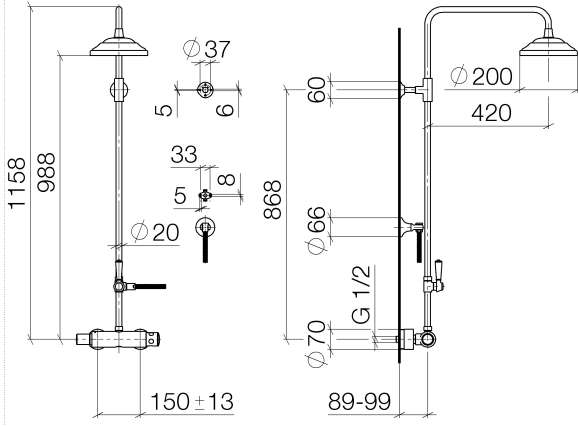

**MADISON Showerpipe with shower thermostat without hand shower - Brushed Platinum**

MADISON

34 459 360

- shower with fixed riser projection 420mm
- rain shower Ø 200 mm
- rain shower with anti-scale system
- max. rainshower flow 14 l/min
- Function from: 8 l/min
- rotary diverter for fixed-riser shower/hand shower
- height of fittings up to rain shower (bottom edge) 985mm
- height of fittings up to top edge of elbow 1160mm
- two-part push-on rosette Ø 65 mm
- rosette for shower holder Ø 65mm
- rosette for wall mounting Ø 60mm
- gauge 150 mm - 13 mm
- metal shower hose 1250mm with integrated anti-twist protection
- 1/2" connection
- Pipe diameter 20 mm

This article does not include a hand shower!

Intrinsic protection against back flow.

NOTE: The handles must be ordered separately from the fittings!

	Brushed Platinum	34 459 360-06
	Chrome	34 459 360-00
	Platinum	34 459 360-08
	Durabass (23kt Gold)	34 459 360-09
	Brushed Durabass (23kt Gold)	34 459 360-28
	Brushed Dark Platinum	34 459 360-99

34 459 360  
1:10

**Flow rate chart**

**Codes & Standards**

DIN 4109

ISO 3822

Ü-Zeichen

MADISON Showerpipe with shower thermostat without hand shower - Brushed  
Platinum

---

34 459 360

**Spare parts list**

No.	Item Number	Name	Quantity used	Delivery time
	04 12 05 038 01-06	shower	17	60