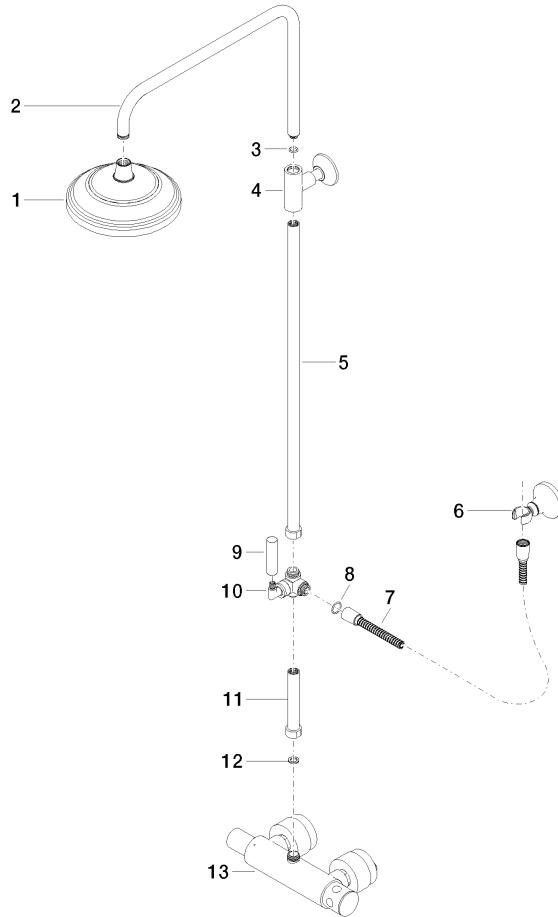

**MADISON Showerpipe with shower thermostat without hand shower - Brushed Platinum**

MADISON

34 459 360

- shower with fixed riser projection 420mm
- rain shower Ø 200 mm
- rain shower with anti-scale system
- max. rainshower flow 14 l/min
- Function from: 8 l/min
- rotary diverter for fixed-riser shower/hand shower
- height of fittings up to rain shower (bottom edge) 985mm
- height of fittings up to top edge of elbow 1160mm
- two-part push-on rosette Ø 65 mm
- rosette for shower holder Ø 65mm
- rosette for wall mounting Ø 60mm
- gauge 150 mm - 13 mm
- metal shower hose 1250mm with integrated anti-twist protection
- 1/2" connection
- Pipe diameter 20 mm

34 459 360  
1:10

**Flow rate chart**

**Codes & Standards**

DIN 4109

ISO 3822

Ü-Zeichen

MADISON Showerpipe with shower thermostat without hand shower - Brushed  
Platinum

---

MADISON

34 459 360  
Certificates

---

LGA\_38

34 459 360

Parts for other  
finishes can be found  
here: [Chrome](#)

MADISON Showerpipe with shower thermostat without hand shower - Brushed  
Platinum

MADISON

34 459 360

**Spare parts list**

No.	Item Number	Name	Quantity used	Delivery time
	04 12 05 038 01-06	shower	17	60