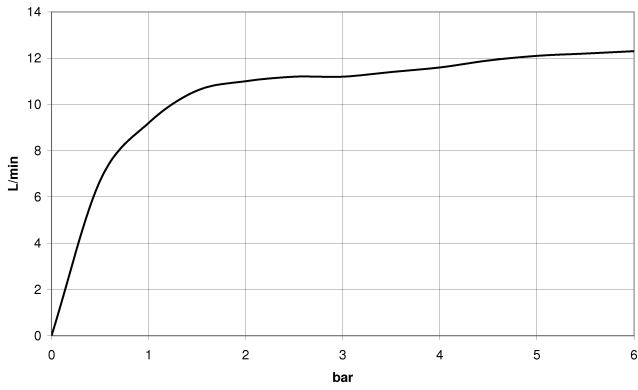

**MADISON Showerpipe with shower thermostat without hand shower - Brushed Platinum**

MADISON

34 459 360

- shower with fixed riser projection 420mm
- rain shower Ø 200 mm
- rain shower with anti-scale system
- max. rainshower flow 14 l/min
- Function from: 8 l/min
- rotary diverter for fixed-riser shower/hand shower
- height of fittings up to rain shower (bottom edge) 985mm
- height of fittings up to top edge of elbow 1160mm
- two-part push-on rosette Ø 65 mm
- rosette for shower holder Ø 65mm
- rosette for wall mounting Ø 60mm
- gauge 150 mm - 13 mm
- metal shower hose 1250mm with integrated anti-twist protection
- 1/2" connection
- Pipe diameter 20 mm

34 459 360  
1:10

**Flow rate chart**

**Codes & Standards**

DIN 4109

ISO 3822

Ü-Zeichen

MADISON Showerpipe with shower thermostat without hand shower - Brushed  
Platinum

---