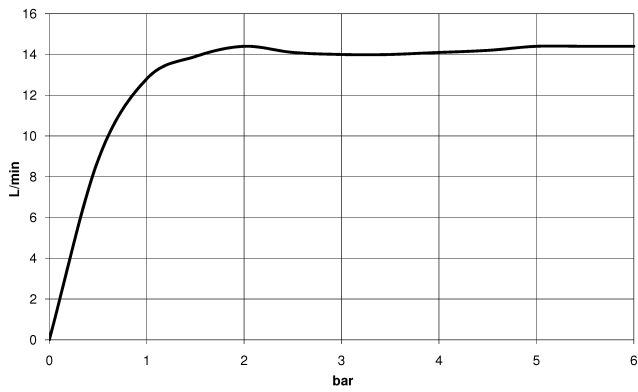

MADISON Showerpipe with shower thermostat without hand shower - Brushed Durabron (23kt Gold)

MADISON

34 459 360

- shower with fixed riser projection 420mm
- rain shower Ø 200 mm
- rain shower with anti-scale system
- max. rainshower flow 14 l/min
- Function from: 8 l/min
- rotary diverter for fixed-riser shower/hand shower
- height of fittings up to rain shower (bottom edge) 985mm
- height of fittings up to top edge of elbow 1160mm
- two-part push-on rosette Ø 65 mm
- rosette for shower holder Ø 65mm
- rosette for wall mounting Ø 60mm
- gauge 150 mm - 13 mm
- metal shower hose 1250mm with integrated anti-twist protection
- 1/2" connection
- Pipe diameter 20 mm

Intrinsic protection against back flow.

NOTE: The handles must be ordered separately from the fittings!

34 459 360
1:10

Flow rate chart

Certificates

LGA_38665.

MADISON Showerpipe with shower thermostat without hand shower - Brushed
Durabronz (23kt Gold)