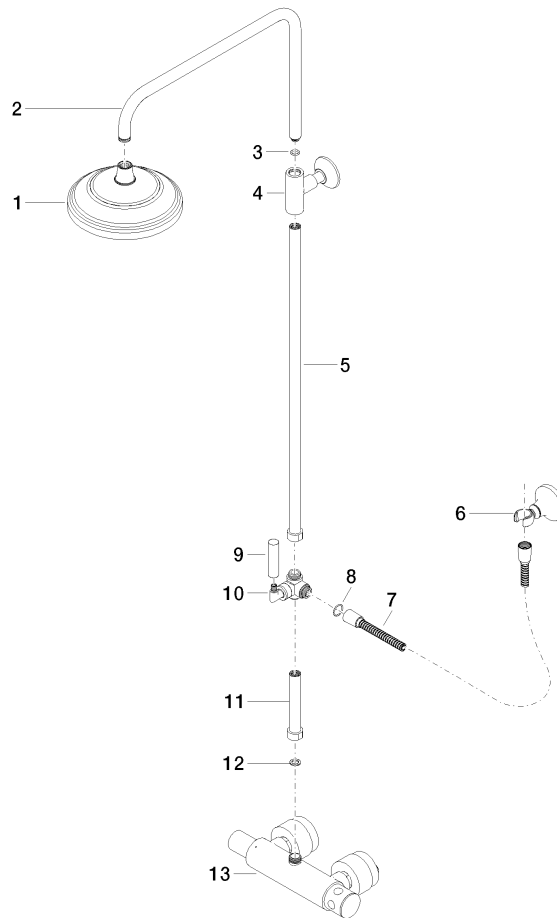

MADISON Showerpipe with shower thermostat without hand shower - Brushed Durabron (23kt Gold)

MADISON

34 459 360

- shower with fixed riser projection 420mm
- rain shower Ø 200 mm
- rain shower with anti-scale system
- max. rainshower flow 14 l/min
- Function from: 8 l/min
- rotary diverter for fixed-riser shower/hand shower
- height of fittings up to rain shower (bottom edge) 985mm
- height of fittings up to top edge of elbow 1160mm
- two-part push-on rosette Ø 65 mm
- rosette for shower holder Ø 65mm
- rosette for wall mounting Ø 60mm
- gauge 150 mm - 13 mm
- metal shower hose 1250mm with integrated anti-twist protection
- 1/2" connection
- Pipe diameter 20 mm

MADISON

34 459 360

Parts for other
finishes can be found
here: [Chrome](#)

MADISON Showerpipe with shower thermostat without hand shower - Brushed Durabronz (23kt Gold)

MADISON

34 459 360

Spare parts list

No.	Item Number	Name	Quantity used	Delivery time
1	04 12 05 038 01-28	shower	1	60
2	04 28 22 101 20-28	spout	1	20
3	90 14 10 011 00 90	seal	1	2
4	90 17 11 037 01-28	holder	1	-
Spare part can no longer be ordered, please order the replacement item				
5	90 28 22 104 00-28	pipe	1	-
Spare part can no longer be ordered, please order the replacement item				
6	90 17 09 045 01-28	diverter	1	-
Spare part can no longer be ordered, please order the replacement item				
7	09 30 30 064-28	screw	1	20
8	09 18 20 011-28	base	1	20
9	09 28 22 013 90	pipe	1	2
10	11 170 370-28	MADISON Lever insert - Brushed Durabronz (23kt Gold)	1	20
11	09 30 30 062-28	screw	1	20
12	09 14 10 122 90	seal	1	2
13	28 104 970-28	Metal shower hose 1/2" x 1/2" x 1250 mm - Brushed Durabronz (23kt Gold)	1	10
14	28 050 410-28	holder	1	60
15	90 28 22 103 00-28	pipe	1	-
Spare part can no longer be ordered, please order the replacement item				
16	90 14 20 002 00 90	seal	1	2
17	04 17 01 044 01-28	fitting	1	20