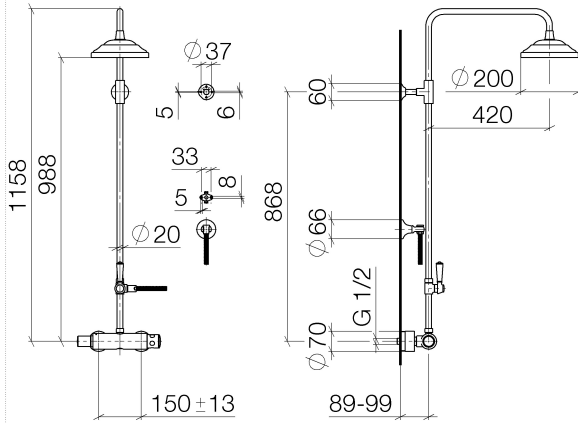

MADISON Showerpipe with shower thermostat without hand shower - Brushed Durabron (23kt Gold)

MADISON

34 459 360

- shower with fixed riser projection 420mm
- rain shower Ø 200 mm
- rain shower with anti-scale system
- max. rainshower flow 14 l/min
- Function from: 8 l/min
- rotary diverter for fixed-riser shower/hand shower
- height of fittings up to rain shower (bottom edge) 985mm
- height of fittings up to top edge of elbow 1160mm
- two-part push-on rosette Ø 65 mm
- rosette for shower holder Ø 65mm
- rosette for wall mounting Ø 60mm
- gauge 150 mm - 13 mm
- metal shower hose 1250mm with integrated anti-twist protection
- 1/2" connection
- Pipe diameter 20 mm

Intrinsic protection against back flow.

NOTE: The handles must be ordered separately from the fittings!

34 459 360
1:10

Flow rate chart

Certificates

LGA_38665.

MADISON Showerpipe with shower thermostat without hand shower - Brushed
Durabronz (23kt Gold)