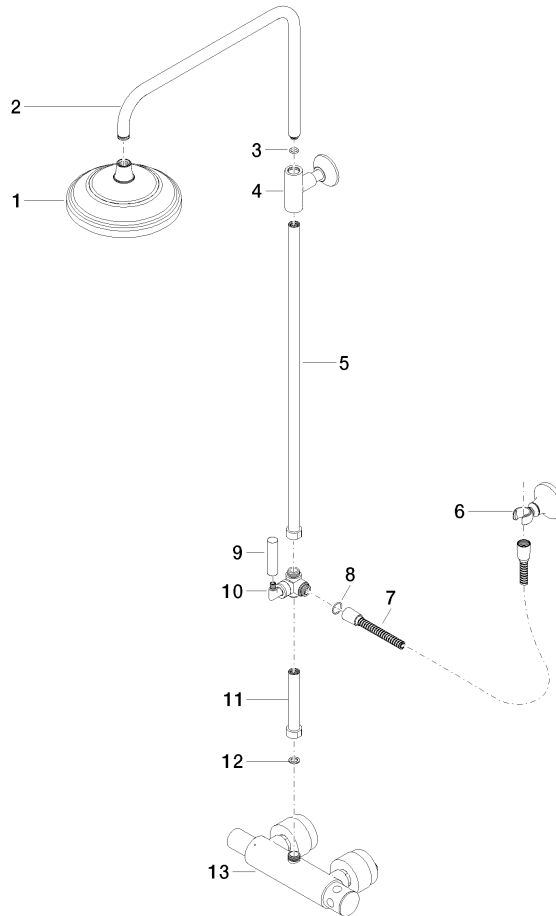

MADISON Showerpipe with shower thermostat without hand shower - Brushed Dark Platinum

MADISON

34 459 360

- shower with fixed riser projection 420mm
- rain shower Ø 200 mm
- rain shower with anti-scale system
- max. rainshower flow 14 l/min
- Function from: 8 l/min
- rotary diverter for fixed-riser shower/hand shower
- height of fittings up to rain shower (bottom edge) 985mm
- height of fittings up to top edge of elbow 1160mm
- two-part push-on rosette Ø 65 mm
- rosette for shower holder Ø 65mm
- rosette for wall mounting Ø 60mm
- gauge 150 mm - 13 mm
- metal shower hose 1250mm with integrated anti-twist protection
- 1/2" connection
- Pipe diameter 20 mm

Intrinsic protection against back flow.

NOTE: The handles must be ordered separately from the fittings!

34 459 360
1:10

Flow rate chart

Certificates

LGA_38665.

34 459 360

Parts for other finishes can be found here: [Chrome](#)

Spare parts list

No.	Item Number	Name	Quantity used	Delivery time
1	04 12 05 038 01-99	shower	1	30
2	04 28 22 101 20-99	spout	1	30
3	90 14 10 011 00 90	seal	1	2
4	90 17 11 037 01-99	holder	1	30
5	90 28 22 104 00-99	pipe	1	30
6	90 17 09 045 01-99	diverter	1	30
7	09 30 30 064-99	screw	1	30
8	09 18 20 011-99	base	1	30
9	09 28 22 013 90	pipe	1	2
10	11 170 370-99	MADISON Lever insert - Brushed Dark Platinum	1	30
11	09 30 30 062-99	screw	1	30
12	09 14 10 122 90	seal	1	2
13	28 104 970-99	Metal shower hose 1/2" x 1/2" x 1250 mm - Brushed Dark Platinum	1	2
14	28 050 410-99	holder	1	60
15	90 28 22 103 00-99	pipe	1	30
16	90 14 20 002 00 90	seal	1	2
17	04 17 01 044 01-99	fitting	1	30