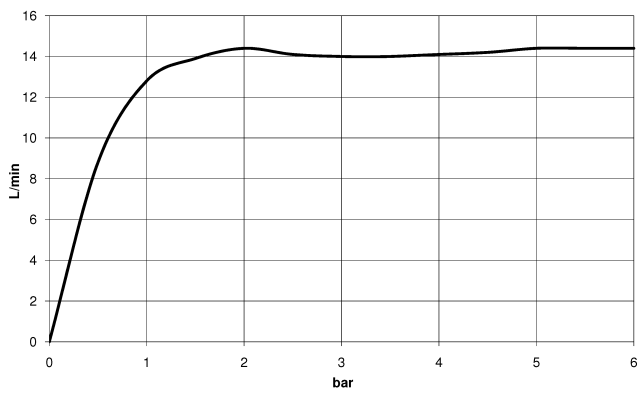

MADISON Showerpipe with shower thermostat without hand shower - Brushed Dark Platinum

MADISON

34 459 360

- shower with fixed riser projection 420mm
- rain shower Ø 200 mm
- rain shower with anti-scale system
- max. rainshower flow 14 l/min
- Function from: 8 l/min
- rotary diverter for fixed-riser shower/hand shower
- height of fittings up to rain shower (bottom edge) 985mm
- height of fittings up to top edge of elbow 1160mm
- two-part push-on rosette Ø 65 mm
- rosette for shower holder Ø 65mm
- rosette for wall mounting Ø 60mm
- gauge 150 mm - 13 mm
- metal shower hose 1250mm with integrated anti-twist protection
- 1/2" connection
- Pipe diameter 20 mm

Intrinsic protection against back flow.

NOTE: The handles must be ordered separately from the fittings!

34 459 360
1:10

Flow rate chart

Certificates

LGA_38665.

34 459 360

Parts for other finishes can be found here: [Chrome](#)