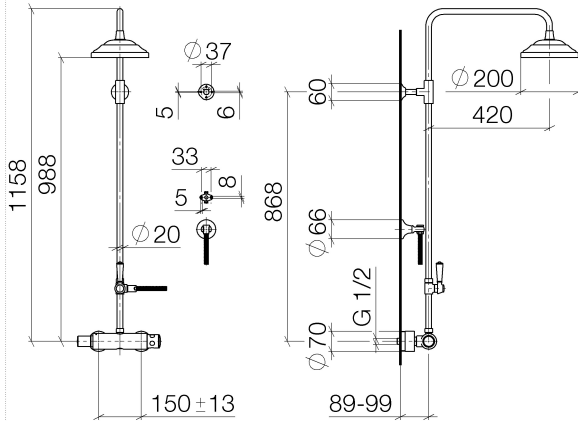

MADISON Showerpipe with shower thermostat without hand shower - Brushed Dark Platinum

MADISON

34 459 360

- shower with fixed riser projection 420mm
- rain shower Ø 200 mm
- rain shower with anti-scale system
- max. rainshower flow 14 l/min
- Function from: 8 l/min
- rotary diverter for fixed-riser shower/hand shower
- height of fittings up to rain shower (bottom edge) 985mm
- height of fittings up to top edge of elbow 1160mm
- two-part push-on rosette Ø 65 mm
- rosette for shower holder Ø 65mm
- rosette for wall mounting Ø 60mm
- gauge 150 mm - 13 mm
- metal shower hose 1250mm with integrated anti-twist protection
- 1/2" connection
- Pipe diameter 20 mm

	Brushed Dark Platinum	34 459 360-99
	Chrome	34 459 360-00
	Brushed Platinum	34 459 360-06
	Platinum	34 459 360-08
	Durabrand (23kt Gold)	34 459 360-09
	Brushed Durabrand (23kt Gold)	34 459 360-28

This article does not include a hand shower!

Intrinsic protection against back flow.

NOTE: The handles must be ordered separately from the fittings!

34 459 360
1:10

Flow rate chart

Certificates

LGA_38665.

34 459 360

Parts for other finishes can be found here: [Chrome](#)

Spare parts list

No.	Item Number	Name	Quantity used	Delivery time
1	04 12 05 038 01-99	shower	1	30
2	04 28 22 101 20-99	spout	1	30
3	90 14 10 011 00 90	seal	1	2
4	90 17 11 037 01-99	holder	1	30
5	90 28 22 104 00-99	pipe	1	30
6	90 17 09 045 01-99	diverter	1	30
7	09 30 30 064-99	screw	1	30
8	09 18 20 011-99	base	1	30
9	09 28 22 013 90	pipe	1	2
10	11 170 370-99	MADISON Lever insert - Brushed Dark Platinum	1	30
11	09 30 30 062-99	screw	1	30
12	09 14 10 122 90	seal	1	2
13	28 104 970-99	Metal shower hose 1/2" x 1/2" x 1250 mm - Brushed Dark Platinum	1	2
14	28 050 410-99	holder	1	60
15	90 28 22 103 00-99	pipe	1	30
16	90 14 20 002 00 90	seal	1	2
17	04 17 01 044 01-99	fitting	1	30