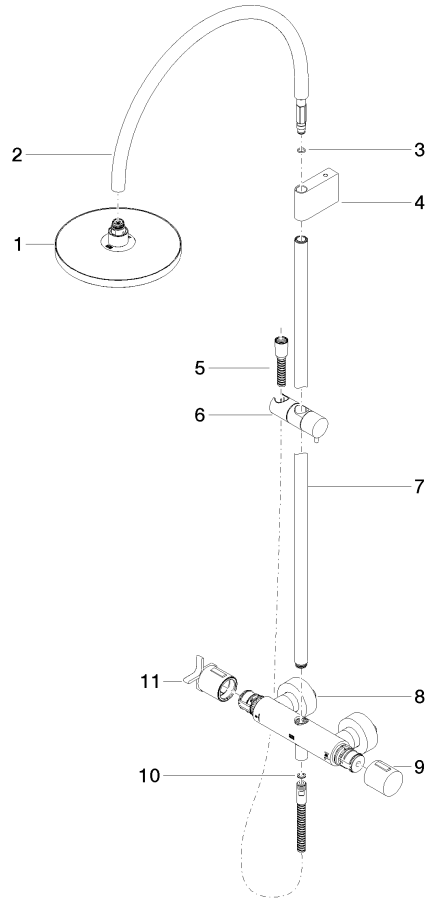

**VAIA Shower pipe with shower thermostat without hand shower FlowReduce -
Brushed Durabronze (23kt Gold)**

VAIA

34 459 809

- shower with fixed riser projection 452mm
- overhead shower: rain flow
- rain shower Ø 220 mm
- rain shower with anti-scale system
- max. rainshower flow 7 l/min
- Function from: 6 l/min
- rotary diverter with volume control and shut-off function
- slide-on rosettes Ø 70 mm
- height of fittings up to rain shower (bottom edge) 964mm
- height of fittings up to top edge of elbow 1267mm
- gauge 150 mm - 13 mm
- metal shower hose 1750mm with integrated anti-twist protection
- 1/2" connection
- slide bar
- Pipe diameter 23.5 mm
- This product can help a building meet the requirements of Green Building Rating Systems, e.g. LEED®, BREEAM®, DGNB
- WRAS

VAIA

34 459 809

mm [inches]

Flow rate chart

Codes & Standards

DIN 4109

EN 1717

ISO 3822

Scottish Water
Byelaws

UK Water Supply
Regulations

Ü-Zeichen

VAIA Shower pipe with shower thermostat without hand shower FlowReduce -
Brushed Durabronze (23kt Gold)

VAIA

34 459 809

Certificates

WRAS_2204

Belgaqua_24-006-2 LGA_38

34 459 809
Parts for other
finishes can be found
here: Chrome

Spare parts list

No.	Item Number	Name	Quantity used	Delivery time
1	90 12 05 092 20-28	shower	1	20
2	04 28 22 346 00-28	pipe	1	20
3	09 14 10 008 90	seal	1	2
4	90 17 11 150 00-28	holder	1	20
5	28 322 970-28	Metal shower hose 1/2" x 3/8" x 1750 mm - Brushed Durabronz (23kt Gold)	1	20
6	12 570 970-28	Slide unit - Brushed Durabronz (23kt Gold)	1	20
7	90 28 22 349 00-28	pipe	1	20
8	04 17 01 250 00-28	connection	1	20
9	90 17 33 015 00-28	handle	1	20
10	90 14 20 026 00 90	seal	1	2
11	90 17 33 030 00-28	handle	1	20