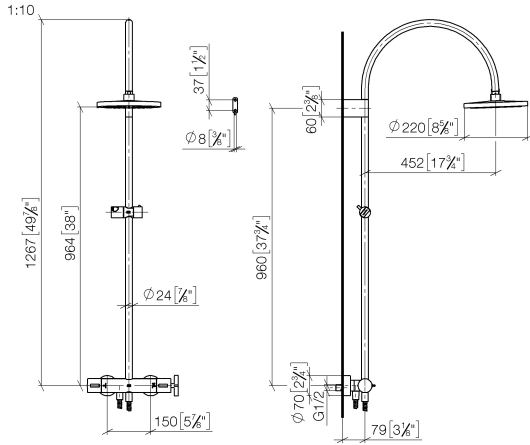

**VAIA Shower pipe with shower thermostat without hand shower FlowReduce -
Brushed Durabronze (23kt Gold)**

VAIA

34 459 809

- shower with fixed riser projection 452mm
- overhead shower: rain flow
- rain shower Ø 220 mm
- rain shower with anti-scale system
- max. rainshower flow 7 l/min
- Function from: 6 l/min
- rotary diverter with volume control and shut-off function
- slide-on rosettes Ø 70 mm
- height of fittings up to rain shower (bottom edge) 964mm
- height of fittings up to top edge of elbow 1267mm
- gauge 150 mm - 13 mm
- metal shower hose 1750mm with integrated anti-twist protection
- 1/2" connection
- slide bar
- Pipe diameter 23.5 mm
- This product can help a building meet the requirements of Green Building Rating Systems, e.g. LEED®, BREEAM®, DGNB
- WRAS

Required miscellaneous

Hand shower - Brushed Durabronze (23kt Gold) 28 016 979-28

Required miscellaneous

SERIES-VARIOUS Hand shower - Brushed Durabronze (23kt Gold) 28 029 979-28

**VAIA Shower pipe with shower thermostat without hand shower FlowReduce -
Brushed Durabron (23kt Gold)**

VAIA

34 459 809

mm [inches]

Flow rate chart

Codes & Standards

DIN 4109

EN 1717

ISO 3822

Belgaqua_24-006-2 LGA_38

34 459 809
Parts for other
finishes can be found
here: Chrome

Spare parts list

No.	Item Number	Name	Quantity used	Delivery time
1	90 12 05 092 20-28	shower	1	20
2	04 28 22 346 00-28	pipe	1	20
3	09 14 10 008 90	seal	1	2
4	90 17 11 150 00-28	holder	1	20
5	28 322 970-28	Metal shower hose 1/2" x 3/8" x 1750 mm - Brushed Durabronz (23kt Gold)	1	20
6	12 570 970-28	Slide unit - Brushed Durabronz (23kt Gold)	1	20
7	90 28 22 349 00-28	pipe	1	20
8	04 17 01 250 00-28	connection	1	20
9	90 17 33 015 00-28	handle	1	20
10	90 14 20 026 00 90	seal	1	2
11	90 17 33 030 00-28	handle	1	20