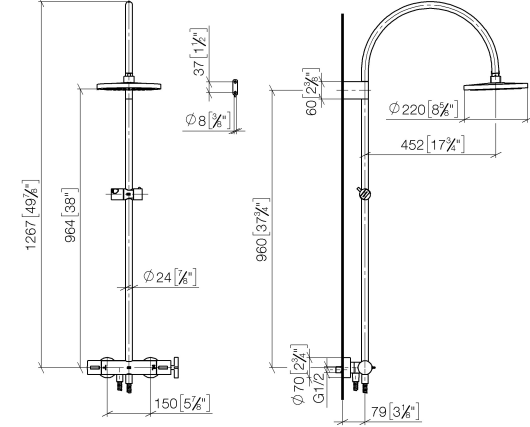

**VAIA Shower pipe with shower thermostat without hand shower FlowReduce -  
Brushed Bronze**

VAIA

34 459 809

- shower with fixed riser projection 452mm
- overhead shower: rain flow
- rain shower Ø 220 mm
- rain shower with anti-scale system
- max. rainshower flow 7 l/min
- Function from: 6 l/min
- rotary diverter with volume control and shut-off function
- slide-on rosettes Ø 70 mm
- height of fittings up to rain shower (bottom edge) 964mm
- height of fittings up to top edge of elbow 1267mm
- gauge 150 mm - 13 mm
- metal shower hose 1750mm with integrated anti-twist protection
- 1/2" connection
- slide bar
- Pipe diameter 23.5 mm
- This product can help a building meet the requirements of Green Building Rating Systems, e.g. LEED®, BREEAM®, DGNB
- WRAS

**Required miscellaneous**

**Hand shower - Brushed Bronze** 28 016 979-42

34 459 809

mm [inches]

1:10

Flow rate chart

Codes & Standards

DIN 4109

EN 1717

ISO 3822

Scottish Water  
Byelaws

UK Water Supply  
Regulations

Ü-Zeichen

VAIA Shower pipe with shower thermostat without hand shower FlowReduce -  
Brushed Bronze

---

VAIA

**Spare parts list**

No.	Item Number	Name	Quantity used	Delivery time
1	90 12 05 092 20-42	shower	1	30
2	04 28 22 346 00-42	pipe	1	60
3	09 14 10 008 90	seal	1	2
4	90 17 11 150 00-42	holder	1	30
5	28 322 970-42	Metal shower hose 1/2" x 3/8" x 1750 mm - Brushed Bronze	1	30
6	12 570 970-42	Slide unit - Brushed Bronze	1	30
7	90 28 22 349 00-42	pipe	1	30
8	04 17 01 250 00-42	connection	1	60
9	90 17 33 015 00-42	handle	1	30
10	90 14 20 026 00 90	seal	1	2
11	90 17 33 030 00-42	handle	1	30