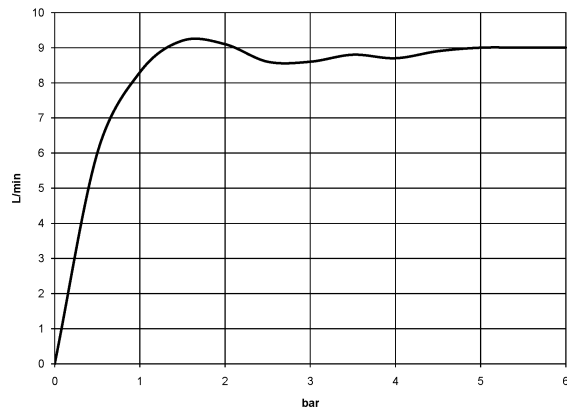

**VAIA Shower pipe with shower thermostat without hand shower FlowReduce -  
Brushed Bronze**

VAIA

34 459 809

- shower with fixed riser projection 452mm
- overhead shower: rain flow
- rain shower Ø 220 mm
- rain shower with anti-scale system
- max. rainshower flow 7 l/min
- Function from: 6 l/min
- rotary diverter with volume control and shut-off function
- slide-on rosettes Ø 70 mm
- height of fittings up to rain shower (bottom edge) 964mm
- height of fittings up to top edge of elbow 1267mm
- gauge 150 mm - 13 mm
- metal shower hose 1750mm with integrated anti-twist protection
- 1/2" connection
- slide bar
- Pipe diameter 23.5 mm
- This product can help a building meet the requirements of Green Building Rating Systems, e.g. LEED®, BREEAM®, DGNB
- WRAS

**Required miscellaneous**

**Hand shower - Brushed Bronze** 28 016 979-42

34 459 809

mm [inches]

1:10

Flow rate chart

Codes & Standards

DIN 4109