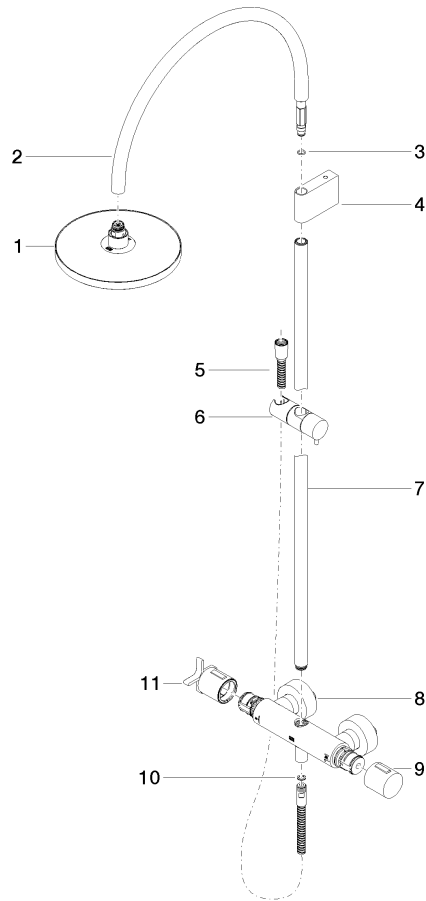

**VAIA Shower pipe with shower thermostat without hand shower FlowReduce -  
Brushed Bronze**

VAIA

34 459 809

- shower with fixed riser projection 452mm
- overhead shower: rain flow
- rain shower Ø 220 mm
- rain shower with anti-scale system
- max. rainshower flow 7 l/min
- Function from: 6 l/min
- rotary diverter with volume control and shut-off function
- slide-on rosettes Ø 70 mm
- height of fittings up to rain shower (bottom edge) 964mm
- height of fittings up to top edge of elbow 1267mm
- gauge 150 mm - 13 mm
- metal shower hose 1750mm with integrated anti-twist protection
- 1/2" connection
- slide bar
- Pipe diameter 23.5 mm
- This product can help a building meet the requirements of Green Building Rating Systems, e.g. LEED®, BREEAM®, DGNB
- WRAS

**Required miscellaneous**

**Hand shower - Brushed Bronze** 28 016 979-42

34 459 809

mm [inches]

1:10

Flow rate chart

Codes & Standards

DIN 4109

34 459 809

Certificates

---

WRAS\_2204

Belgaqua\_24-006-2 LGA\_38

**VAIA Shower pipe with shower thermostat without hand shower FlowReduce -  
Brushed Bronze**

VAIA

34 459 809  
Parts for other  
finishes can be found  
here: [Chrome](#)

**Spare parts list**

No.	Item Number	Name	Quantity used	Delivery time
1	90 12 05 092 20-42	shower	1	30
2	04 28 22 346 00-42	pipe	1	60
3	09 14 10 008 90	seal	1	2
4	90 17 11 150 00-42	holder	1	30
5	28 322 970-42	Metal shower hose 1/2" x 3/8" x 1750 mm - Brushed Bronze	1	30
6	12 570 970-42	Slide unit - Brushed Bronze	1	30
7	90 28 22 349 00-42	pipe	1	30
8	04 17 01 250 00-42	connection	1	60
9	90 17 33 015 00-42	handle	1	30
10	90 14 20 026 00 90	seal	1	2
11	90 17 33 030 00-42	handle	1	30