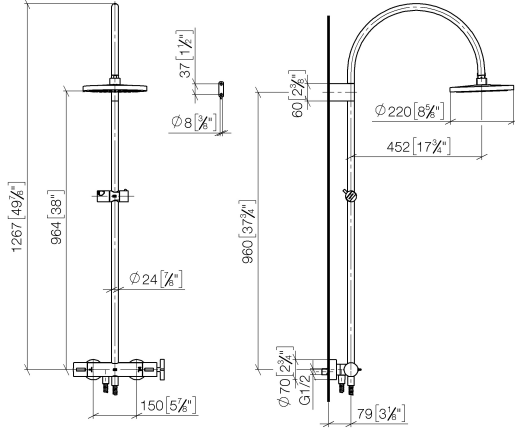

**VAIA Shower pipe with shower thermostat without hand shower FlowReduce -
Brushed Dark Platinum**

VAIA

34 459 809

- shower with fixed riser projection 452mm
- overhead shower: rain flow
- rain shower Ø 220 mm
- rain shower with anti-scale system
- max. rainshower flow 7 l/min
- Function from: 6 l/min
- rotary diverter with volume control and shut-off function
- slide-on rosettes Ø 70 mm
- height of fittings up to rain shower (bottom edge) 964mm
- height of fittings up to top edge of elbow 1267mm
- gauge 150 mm - 13 mm
- metal shower hose 1750mm with integrated anti-twist protection
- 1/2" connection
- slide bar
- Pipe diameter 23.5 mm
- This product can help a building meet the requirements of Green Building Rating Systems, e.g. LEED®, BREEAM®, DGNB
- WRAS 2204013

VAIA

34 459 809

mm [inches]

1:10

Flow rate chart

Codes & Standards

DIN 4109

EN 1717