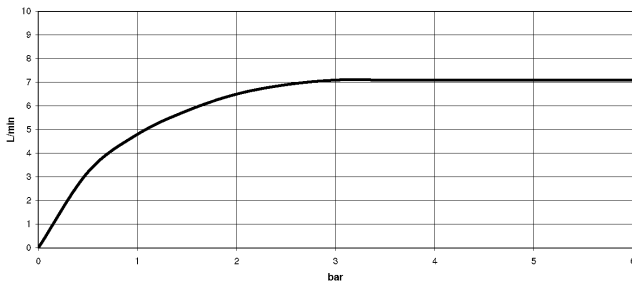

**VAIA Shower pipe with shower thermostat without hand shower FlowReduce -
Brushed Dark Platinum**

VAIA

34 459 809

- shower with fixed riser projection 452mm
- overhead shower: rain flow
- rain shower Ø 220 mm
- rain shower with anti-scale system
- max. rainshower flow 7 l/min
- Function from: 6 l/min
- rotary diverter with volume control and shut-off function
- slide-on rosettes Ø 70 mm
- height of fittings up to rain shower (bottom edge) 964mm
- height of fittings up to top edge of elbow 1267mm
- gauge 150 mm - 13 mm
- metal shower hose 1750mm with integrated anti-twist protection
- 1/2" connection
- slide bar
- Pipe diameter 23.5 mm
- This product can help a building meet the requirements of Green Building Rating Systems, e.g. LEED®, BREEAM®, DGNB
- WRAS 2204013

VAIA

34 459 809

mm [inches]

1:10

Flow rate chart

Codes & Standards

DIN 4109

EN 1717