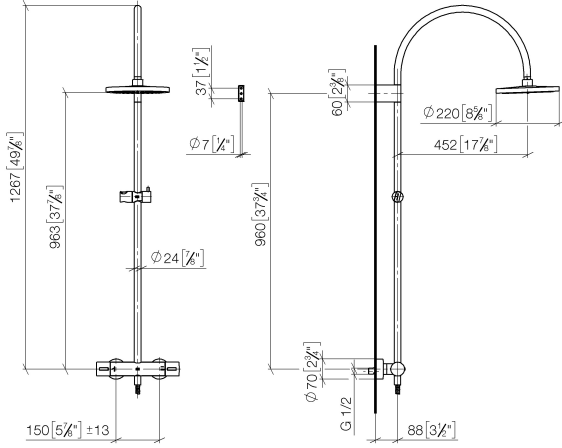

**Showerpipe with shower thermostat without hand shower FlowReduce 220 mm  
- Platinum**

TARA

34 459 892

Fits: TARA, VAIA, META

- shower with fixed riser projection 452mm
- overhead shower: rain flow
- rain shower Ø 220 mm
- rain shower with anti-scale system
- max. rainshower flow 7 l/min
- rotary diverter with volume control and shut-off function
- slide-on rosettes Ø 70 mm
- height of fittings up to rain shower (bottom edge) 963mm
- height of fittings up to top edge of elbow 1267mm
- gauge 150 mm - 13 mm
- metal shower hose 1750mm with integrated anti-twist protection
- 1/2" connection
- slide bar
- Pipe diameter 23.5 mm
- quick clearing
- This product can help a building meet the requirements of Green Building Rating Systems, e.g. LEED®, BREEAM®, DGNB
- WRAS 2204013

**Showerpipe with shower thermostat without hand shower FlowReduce 220 mm  
- Platinum**

TARA

34 459 892  
mm [inches]  
M 1:10

**Flow rate chart**

**Codes & Standards**

DIN 4109

EN 1717

ISO 3822