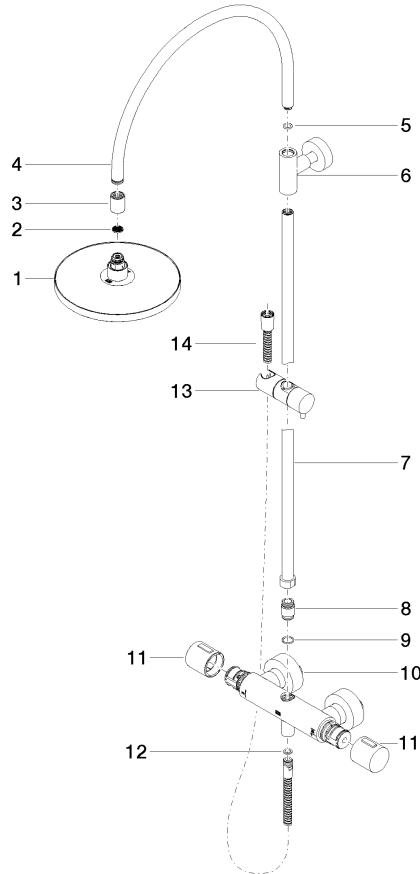

**Showerpipe with shower thermostat without hand shower FlowReduce 220 mm  
- Platinum**

TARA

34 459 892  
mm [inches]  
M 1:10

**Flow rate chart**

**Codes & Standards**

DIN 4109

EN 1717

ISO 3822

Scottish Water  
Byelaws

UK Water Supply  
Regulations

Ü-Zeichen

Showerpipe with shower thermostat without hand shower FlowReduce 220 mm  
- Platinum

---

TARA

34 459 892

Certificates

---

WRAS\_2204

Belgaqua\_21-032-2 LGA\_38

Showerpipe with shower thermostat without hand shower FlowReduce 220 mm  
- Platinum

TARA

34 459 892

Product version up to 9/10/2020

**Product version from 9/10/2020**

Parts for other  
finishes can be found  
here: [Chrome](#)

Showerpipe with shower thermostat without hand shower FlowReduce 220 mm  
- Platinum

---

TARA

34 459 892

Spare parts list

Product version up to 9/10/2020