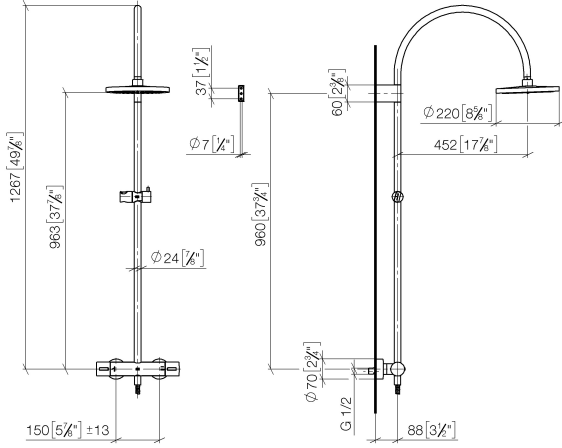

**Showerpipe with shower thermostat without hand shower FlowReduce 220 mm
- Brushed Durabronz (23kt Gold)**

TARA

34 459 892

Fits: TARA, VAIA, META

- shower with fixed riser projection 452mm
- overhead shower: rain flow
- rain shower Ø 220 mm
- rain shower with anti-scale system
- max. rainshower flow 7 l/min
- rotary diverter with volume control and shut-off function
- slide-on rosettes Ø 70 mm
- height of fittings up to rain shower (bottom edge) 963mm
- height of fittings up to top edge of elbow 1267mm
- gauge 150 mm - 13 mm
- metal shower hose 1750mm with integrated anti-twist protection
- 1/2" connection
- slide bar
- Pipe diameter 23.5 mm
- quick clearing
- This product can help a building meet the requirements of Green Building Rating Systems, e.g. LEED®, BREEAM®, DGNB
- WRAS 2204013

TARA

34 459 892
mm [inches]
M 1:10

Flow rate chart

Codes & Standards

DIN 4109

EN 1717

ISO 3822

Scottish Water
Byelaws

Showerpipe with shower thermostat without hand shower FlowReduce 220 mm
- Brushed Durabronz (23kt Gold)

TARA

34 459 892

Product version up to 9/10/2020

Product version from 9/10/2020

Parts for other
finishes can be found
here: [Chrome](#)

Showerpipe with shower thermostat without hand shower FlowReduce 220 mm
- Brushed Durabronze (23kt Gold)

TARA

34 459 892

Spare parts list

Product version up to 9/10/2020

Product version from 9/10/2020

No.	Item Number	Name	Quantity used	Delivery time
	04 12 05 092 00-28	shower	15	20