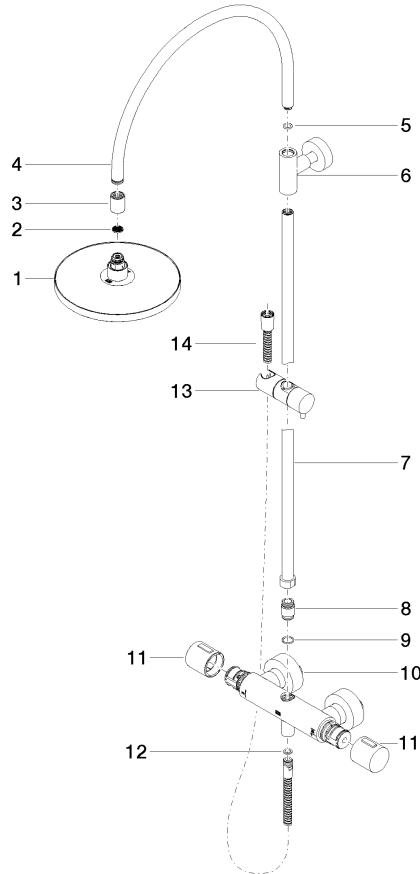

**Showerpipe with shower thermostat without hand shower FlowReduce 220 mm
- Brushed Durabronz (23kt Gold)**

TARA

34 459 892

Fits: TARA, VAIA, META

- shower with fixed riser projection 452mm
- overhead shower: rain flow
- rain shower Ø 220 mm
- rain shower with anti-scale system
- max. rainshower flow 7 l/min
- rotary diverter with volume control and shut-off function
- slide-on rosettes Ø 70 mm
- height of fittings up to rain shower (bottom edge) 963mm
- height of fittings up to top edge of elbow 1267mm
- gauge 150 mm - 13 mm
- metal shower hose 1750mm with integrated anti-twist protection
- 1/2" connection
- slide bar
- Pipe diameter 23.5 mm
- quick clearing
- This product can help a building meet the requirements of Green Building Rating Systems, e.g. LEED®, BREEAM®, DGNB
- WRAS 2204013

TARA

34 459 892
mm [inches]
M 1:10

Flow rate chart

Codes & Standards

DIN 4109

EN 1717

ISO 3822

Scottish Water
Byelaws

Showerpipe with shower thermostat without hand shower FlowReduce 220 mm
- Brushed Durabronz (23kt Gold)

TARA

34 459 892

Product version up to 9/10/2020

Product version from 9/10/2020

Parts for other
finishes can be found
here: [Chrome](#)

Showerpipe with shower thermostat without hand shower FlowReduce 220 mm
- Brushed Durabronze (23kt Gold)

TARA

34 459 892

Spare parts list

Product version up to 9/10/2020

Product version from 9/10/2020

No.	Item Number	Name	Quantity used	Delivery time
	04 12 05 092 00-28	shower	15	20