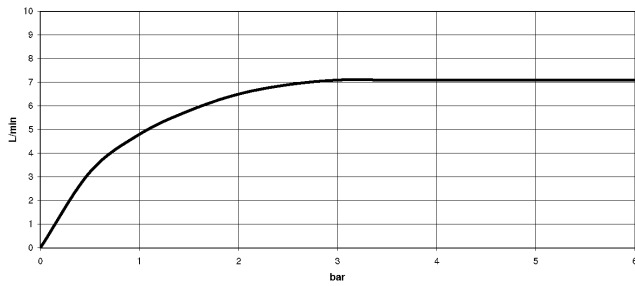

**Showerpipe with shower thermostat without hand shower FlowReduce 220 mm  
- Matte Black**

TARA

34 459 892  
mm [inches]  
M 1:10

**Flow rate chart**

**Codes & Standards**

DIN 4109

EN 1717

ISO 3822