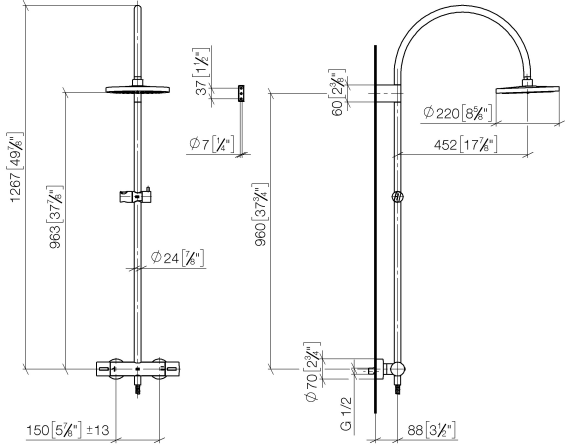

**Showerpipe with shower thermostat without hand shower FlowReduce 220 mm  
- Matte Black**

TARA

34 459 892

Fits: TARA, VAIA, META

- shower with fixed riser projection 452mm
- overhead shower: rain flow
- rain shower Ø 220 mm
- rain shower with anti-scale system
- max. rainshower flow 7 l/min
- rotary diverter with volume control and shut-off function
- slide-on rosettes Ø 70 mm
- height of fittings up to rain shower (bottom edge) 963mm
- height of fittings up to top edge of elbow 1267mm
- gauge 150 mm - 13 mm
- metal shower hose 1750mm with integrated anti-twist protection
- 1/2" connection
- slide bar
- Pipe diameter 23.5 mm
- quick clearing
- This product can help a building meet the requirements of Green Building Rating Systems, e.g. LEED®, BREEAM®, DGNB
- WRAS 2204013

**Showerpipe with shower thermostat without hand shower FlowReduce 220 mm  
- Matte Black**

TARA

34 459 892  
mm [inches]  
M 1:10

**Flow rate chart**

**Codes & Standards**

DIN 4109

EN 1717

ISO 3822