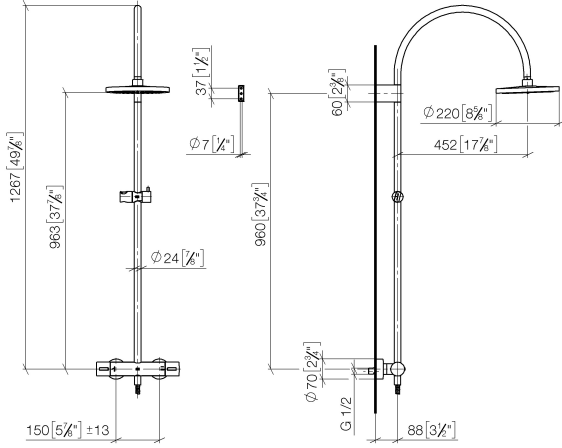

**Showerpipe with shower thermostat without hand shower FlowReduce 220 mm  
- Brushed Bronze**

TARA

34 459 892

Fits: TARA, VAIA, META

- shower with fixed riser projection 452mm
- overhead shower: rain flow
- rain shower Ø 220 mm
- rain shower with anti-scale system
- max. rainshower flow 7 l/min
- rotary diverter with volume control and shut-off function
- slide-on rosettes Ø 70 mm
- height of fittings up to rain shower (bottom edge) 963mm
- height of fittings up to top edge of elbow 1267mm
- gauge 150 mm - 13 mm
- metal shower hose 1750mm with integrated anti-twist protection
- 1/2" connection
- slide bar
- Pipe diameter 23.5 mm
- quick clearing
- This product can help a building meet the requirements of Green Building Rating Systems, e.g. LEED®, BREEAM®, DGNB
- WRAS 2204013

**Required miscellaneous**

	<b>Hand shower FlowReduce - Brushed Bronze</b>	28 018 979-42 0010
--	--	-----------------------

**Showerpipe with shower thermostat without hand shower FlowReduce 220 mm  
- Brushed Bronze**

TARA

34 459 892  
mm [inches]  
M 1:10

**Flow rate chart**

**Codes & Standards**

DIN 4109

ISO 3822

Scottish Water  
Byelaws

UK Water Supply  
Regulations

Showerpipe with shower thermostat without hand shower FlowReduce 220 mm  
- Brushed Bronze

---

TARA

34 459 892