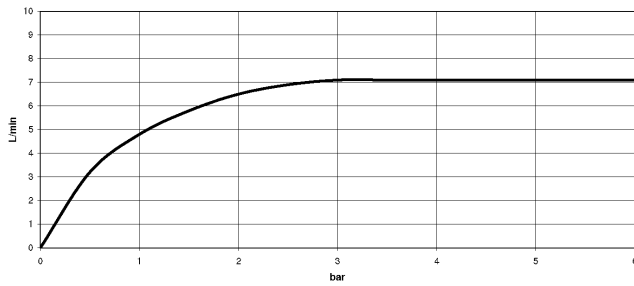

TARA

34 459 892  
mm [inches]  
M 1:10

**Flow rate chart**

**Codes & Standards**

DIN 4109

ISO 3822

Scottish Water  
Byelaws

UK Water Supply  
Regulations