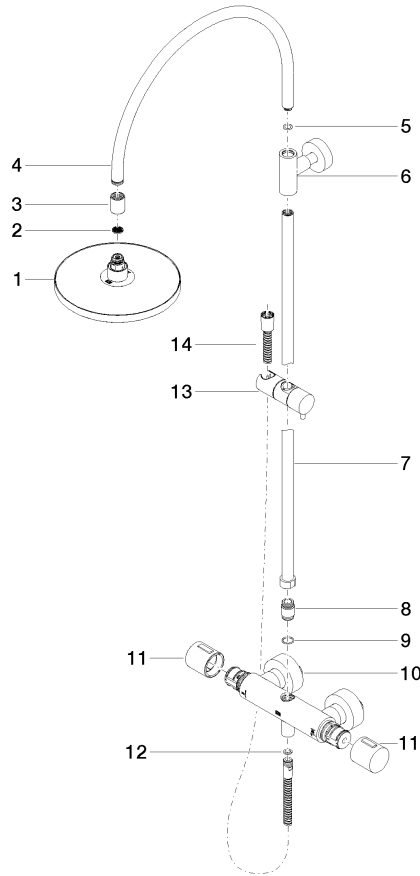

**Showerpipe with shower thermostat without hand shower FlowReduce 220 mm
- Brushed Champagne (22kt Gold)**

TARA

34 459 892
mm [inches]
M 1:10

Flow rate chart

Codes & Standards

DIN 4109

ISO 3822

Scottish Water
Byelaws

UK Water Supply
Regulations

Ü-Zeichen

Showerpipe with shower thermostat without hand shower FlowReduce 220 mm
- Brushed Champagne (22kt Gold)

TARA

34 459 892

Certificates

WRAS_2204

LGA_38

Showerpipe with shower thermostat without hand shower FlowReduce 220 mm
- Brushed Champagne (22kt Gold)

TARA

34 459 892

Product version from 9/10/2020

Parts for other
finishes can be found
here: [Chrome](#)

Showerpipe with shower thermostat without hand shower FlowReduce 220 mm
- Brushed Champagne (22kt Gold)

TARA

34 459 892

Spare parts list

Product version from 9/10/2020