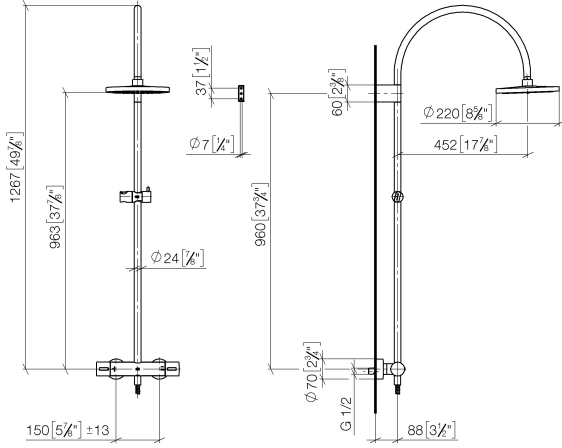

**Showerpipe with shower thermostat without hand shower FlowReduce 220 mm
- Brushed Champagne (22kt Gold)**

TARA

34 459 892

Fits: TARA, VAIA, META

- shower with fixed riser projection 452mm
- overhead shower: rain flow
- rain shower Ø 220 mm
- rain shower with anti-scale system
- max. rainshower flow 7 l/min
- rotary diverter with volume control and shut-off function
- slide-on rosettes Ø 70 mm
- height of fittings up to rain shower (bottom edge) 963mm
- height of fittings up to top edge of elbow 1267mm
- gauge 150 mm - 13 mm
- metal shower hose 1750mm with integrated anti-twist protection
- 1/2" connection
- slide bar
- Pipe diameter 23.5 mm
- quick clearing
- This product can help a building meet the requirements of Green Building Rating Systems, e.g. LEED®, BREEAM®, DGNB
- WRAS 2204013

**Showerpipe with shower thermostat without hand shower FlowReduce 220 mm
- Brushed Champagne (22kt Gold)**

TARA

34 459 892
mm [inches]
M 1:10

Flow rate chart

Codes & Standards

DIN 4109

ISO 3822

Scottish Water
Byelaws

Showerpipe with shower thermostat without hand shower FlowReduce 220 mm
- Brushed Champagne (22kt Gold)

TARA

34 459 892

Product version from 9/10/2020

Parts for other
finishes can be found
here: [Chrome](#)

Showerpipe with shower thermostat without hand shower FlowReduce 220 mm
- Brushed Champagne (22kt Gold)

TARA

34 459 892

Spare parts list

Product version from 9/10/2020