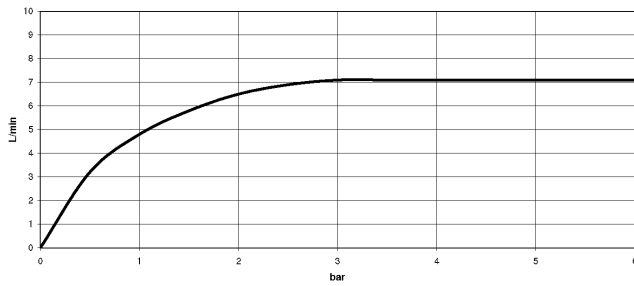

**Showerpipe with shower thermostat without hand shower FlowReduce 220 mm
- Brushed Champagne (22kt Gold)**

TARA

34 459 892

Fits: TARA, VAIA, META

- shower with fixed riser projection 452mm
- overhead shower: rain flow
- rain shower Ø 220 mm
- rain shower with anti-scale system
- max. rainshower flow 7 l/min
- rotary diverter with volume control and shut-off function
- slide-on rosettes Ø 70 mm
- height of fittings up to rain shower (bottom edge) 963mm
- height of fittings up to top edge of elbow 1267mm
- gauge 150 mm - 13 mm
- metal shower hose 1750mm with integrated anti-twist protection
- 1/2" connection
- slide bar
- Pipe diameter 23.5 mm
- quick clearing
- This product can help a building meet the requirements of Green Building Rating Systems, e.g. LEED®, BREEAM®, DGNB
- WRAS 2204013

**Showerpipe with shower thermostat without hand shower FlowReduce 220 mm
- Brushed Champagne (22kt Gold)**

TARA

34 459 892
mm [inches]
M 1:10

Flow rate chart

Codes & Standards

DIN 4109

ISO 3822

Scottish Water
Byelaws