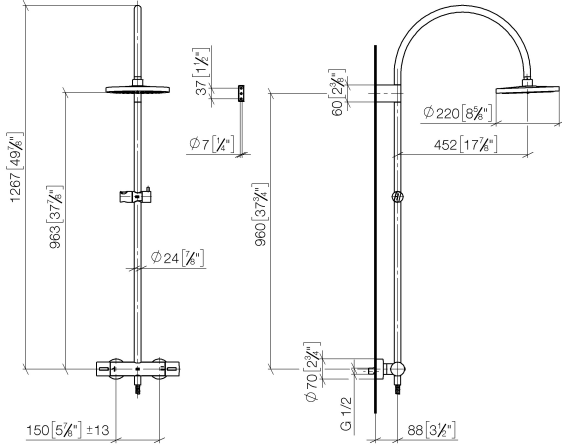

**Showerpipe with shower thermostat without hand shower FlowReduce 220 mm  
- Brushed Chrome**

TARA

34 459 892

Fits: TARA, VAIA, META

- shower with fixed riser projection 452mm
- overhead shower: rain flow
- rain shower Ø 220 mm
- rain shower with anti-scale system
- max. rainshower flow 7 l/min
- rotary diverter with volume control and shut-off function
- slide-on rosettes Ø 70 mm
- height of fittings up to rain shower (bottom edge) 963mm
- height of fittings up to top edge of elbow 1267mm
- gauge 150 mm - 13 mm
- metal shower hose 1750mm with integrated anti-twist protection
- 1/2" connection
- slide bar
- Pipe diameter 23.5 mm
- quick clearing
- This product can help a building meet the requirements of Green Building Rating Systems, e.g. LEED®, BREEAM®, DGNB
- WRAS 2204013

**Showerpipe with shower thermostat without hand shower FlowReduce 220 mm  
- Brushed Chrome**

TARA

34 459 892  
mm [inches]  
M 1:10

**Flow rate chart**

**Codes & Standards**

DIN 4109

EN 1717

ISO 3822

Scottish Water  
Byelaws

UK Water Supply  
Regulations

Ü-Zeichen

Showerpipe with shower thermostat without hand shower FlowReduce 220 mm  
- Brushed Chrome

---

TARA

34 459 892

Certificates

---

WRAS\_2204

Belgaqua\_21-032-2 LGA\_38

Showerpipe with shower thermostat without hand shower FlowReduce 220 mm  
- Brushed Chrome

TARA

34 459 892

Product version up to 9/10/2020

**Product version from 9/10/2020**