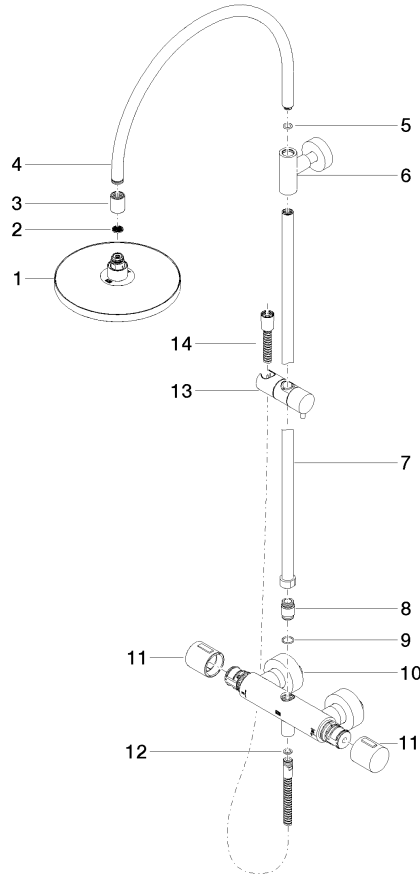

**Showerpipe with shower thermostat without hand shower FlowReduce 220 mm  
- Brushed Chrome**

TARA

34 459 892

Fits: TARA, VAIA, META

- shower with fixed riser projection 452mm
- overhead shower: rain flow
- rain shower Ø 220 mm
- rain shower with anti-scale system
- max. rainshower flow 7 l/min
- rotary diverter with volume control and shut-off function
- slide-on rosettes Ø 70 mm
- height of fittings up to rain shower (bottom edge) 963mm
- height of fittings up to top edge of elbow 1267mm
- gauge 150 mm - 13 mm
- metal shower hose 1750mm with integrated anti-twist protection
- 1/2" connection
- slide bar
- Pipe diameter 23.5 mm
- quick clearing
- This product can help a building meet the requirements of Green Building Rating Systems, e.g. LEED®, BREEAM®, DGNB
- WRAS 2204013

**Showerpipe with shower thermostat without hand shower FlowReduce 220 mm  
- Brushed Chrome**

TARA

34 459 892  
mm [inches]  
M 1:10

**Flow rate chart**

**Codes & Standards**

DIN 4109

EN 1717

ISO 3822

---

WRAS\_2204

Belgaqua\_21-032-2 LGA\_38

Showerpipe with shower thermostat without hand shower FlowReduce 220 mm  
- Brushed Chrome

TARA

34 459 892

Product version up to 9/10/2020

**Product version from 9/10/2020**

Parts for other  
finishes can be found  
here: [Chrome](#)

Showerpipe with shower thermostat without hand shower FlowReduce 220 mm  
- Brushed Chrome

---

TARA

34 459 892

Spare parts list

Product version up to 9/10/2020