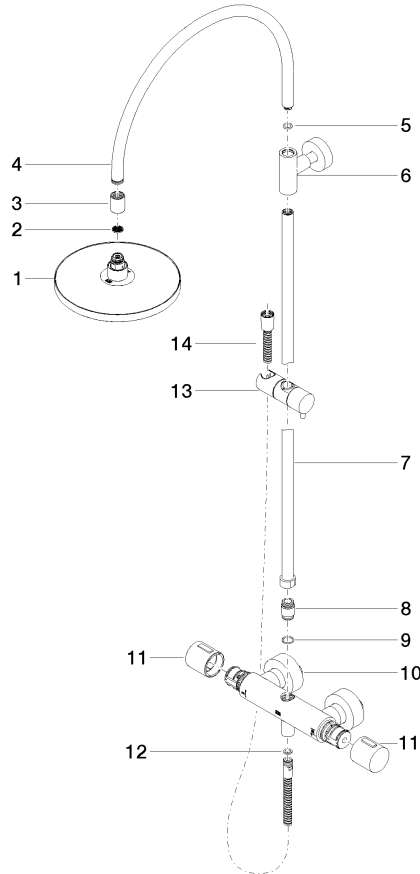

**Showerpipe with shower thermostat without hand shower FlowReduce 220 mm
- Brushed Dark Platinum**

TARA

34 459 892
mm [inches]
M 1:10

Flow rate chart

Codes & Standards

DIN 4109

EN 1717

ISO 3822

Scottish Water
Byelaws

UK Water Supply
Regulations

Ü-Zeichen

Showerpipe with shower thermostat without hand shower FlowReduce 220 mm
- Brushed Dark Platinum

TARA

34 459 892

Certificates

WRAS_2204

Belgaqua_21-032-2 LGA_38

Showerpipe with shower thermostat without hand shower FlowReduce 220 mm
- Brushed Dark Platinum

TARA

34 459 892

Product version up to 9/10/2020

Product version from 9/10/2020

Parts for other
finishes can be found
here: [Chrome](#)

Showerpipe with shower thermostat without hand shower FlowReduce 220 mm
- Brushed Dark Platinum

TARA

34 459 892

Spare parts list

Product version up to 9/10/2020

Product version from 9/10/2020

No.	Item Number	Name	Quantity used	Delivery time
	04 12 05 092 00-99	shower	15	30