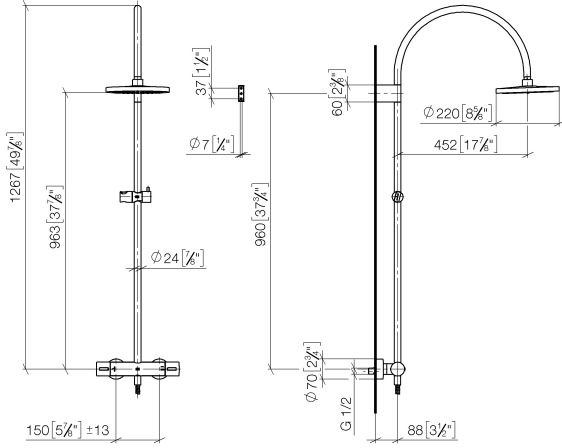

**Showerpipe with shower thermostat without hand shower FlowReduce 220 mm
- Brushed Dark Platinum**

TARA

34 459 892

Fits: TARA, VAIA, META

- shower with fixed riser projection 452mm
- overhead shower: rain flow
- rain shower Ø 220 mm
- rain shower with anti-scale system
- max. rainshower flow 7 l/min
- rotary diverter with volume control and shut-off function
- slide-on rosettes Ø 70 mm
- height of fittings up to rain shower (bottom edge) 963mm
- height of fittings up to top edge of elbow 1267mm
- gauge 150 mm - 13 mm
- metal shower hose 1750mm with integrated anti-twist protection
- 1/2" connection
- slide bar
- Pipe diameter 23.5 mm
- quick clearing
- This product can help a building meet the requirements of Green Building Rating Systems, e.g. LEED®, BREEAM®, DGNB
- WRAS 2204013

**Showerpipe with shower thermostat without hand shower FlowReduce 220 mm
- Brushed Dark Platinum**

TARA

34 459 892
mm [inches]
M 1:10

Flow rate chart

Codes & Standards

DIN 4109

EN 1717

ISO 3822

Showerpipe with shower thermostat without hand shower FlowReduce 220 mm
- Brushed Dark Platinum

TARA

34 459 892

Spare parts list

Product version up to 9/10/2020

Product version from 9/10/2020

No.	Item Number	Name	Quantity used	Delivery time
	04 12 05 092 00-99	shower	15	30