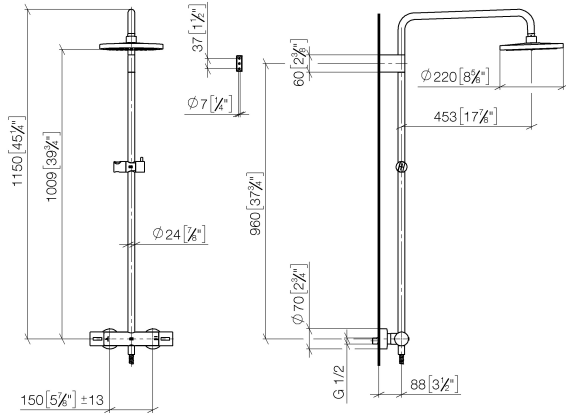

**Showerpipe with shower thermostat without hand shower FlowReduce -  
Brushed Platinum**

IMO

34 459 979

Fits: IMO, LULU, TARA, LISSÉ, VAIA, META

- shower with fixed riser projection 453mm
- overhead shower: rain flow
- rain shower Ø 220 mm
- rain shower with anti-scale system
- max. rainshower flow 7 l/min
- rotary diverter with volume control and shut-off function
- slide-on rosettes Ø 70 mm
- height of fittings up to rain shower (bottom edge) 1009mm
- height of fittings up to top edge of elbow 1150mm
- gauge 150 mm - 13 mm
- metal shower hose 1750mm with integrated anti-twist protection
- 1/2" connection
- slide bar
- Pipe diameter 23.5 mm
- quick clearing
- This product can help a building meet the requirements of Green Building Rating Systems, e.g. LEED®, BREEAM®, DGNB
- WRAS 2204013

34 459 979  
mm [inches]  
1:10

**Flow rate chart**

**Codes & Standards**

DIN 4109

EN 1111

EN 1717

ISO 3822

Scottish Water  
Byelaws