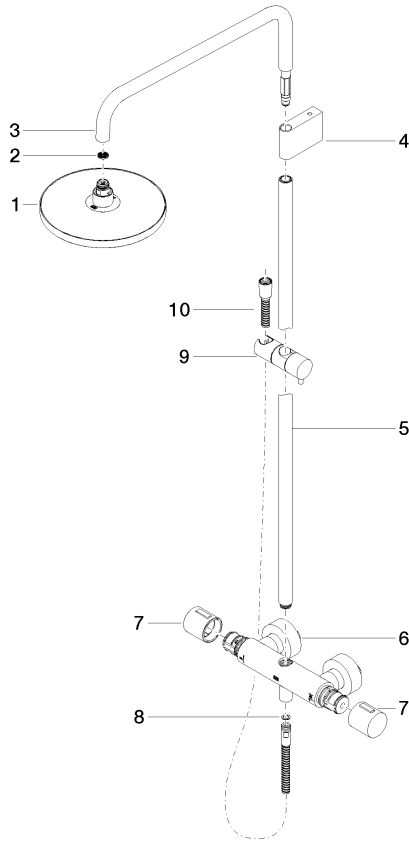

Showerpipe with shower thermostat without hand shower FlowReduce - Brushed Platinum

34 459 979

Product version from 4/1/2024

Parts for other
finishes can be found
here: [Chrome](#)