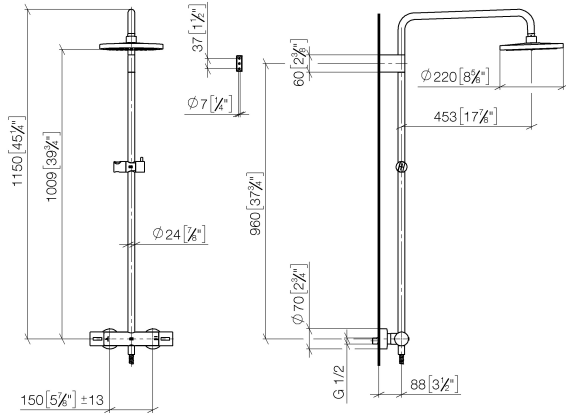

**Showerpipe with shower thermostat without hand shower FlowReduce -
Platinum**

34 459 979
mm [inches]
1:10