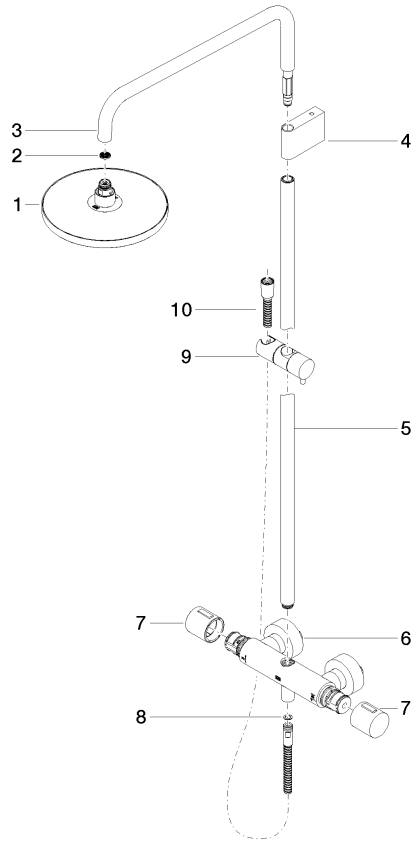

**Showerpipe with shower thermostat without hand shower FlowReduce -
Platinum**

IMO

34 459 979

Fits: IMO, LULU, TARA, LISSÉ, VAIA, META

- shower with fixed riser projection 453mm
- overhead shower: rain flow
- rain shower Ø 220 mm
- rain shower with anti-scale system
- max. rainshower flow 7 l/min
- rotary diverter with volume control and shut-off function
- slide-on rosettes Ø 70 mm
- height of fittings up to rain shower (bottom edge) 1009mm
- height of fittings up to top edge of elbow 1150mm
- gauge 150 mm - 13 mm
- metal shower hose 1750mm with integrated anti-twist protection
- 1/2" connection
- slide bar
- Pipe diameter 23.5 mm
- quick clearing
- This product can help a building meet the requirements of Green Building Rating Systems, e.g. LEED®, BREEAM®, DGNB
- WRAS 2204013

**Showerpipe with shower thermostat without hand shower FlowReduce -
Platinum**

34 459 979
mm [inches]
1:10

Flow rate chart

Codes & Standards

DIN 4109

EN 1111

EN 1717

ISO 3822

DVGW_DW-
6509DN0

Belgaqua_21-032-2 LGA_38

Showerpipe with shower thermostat without hand shower FlowReduce - Platinum

34 459 979

Product version from 4/1/2024

Parts for other
finishes can be found
here: [Chrome](#)

Showerpipe with shower thermostat without hand shower FlowReduce -
Platinum

IMO

34 459 979

Spare parts list

Product version from 4/1/2024

No.	Item Number	Name	Quantity used	Delivery time
	90 12 05 092 20-08	shower	11	40