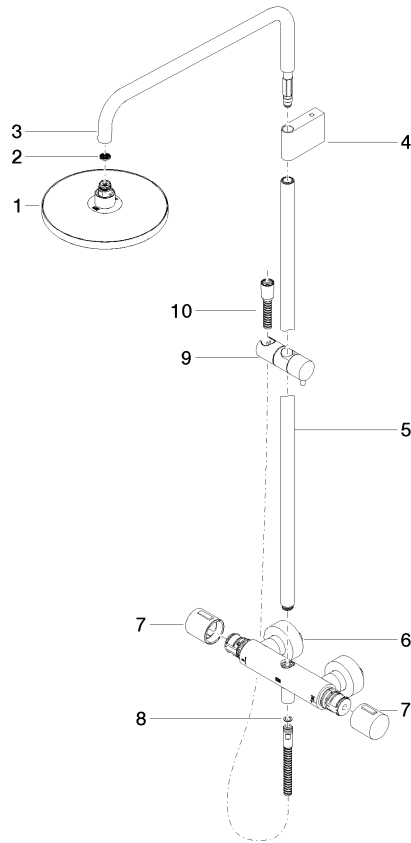

Showerpipe with shower thermostat without hand shower FlowReduce - Dark Chrome

IMO

34 459 979

Fits: IMO, LULU, TARA, LISSÉ, VAIA, META

- shower with fixed riser projection 453mm
- overhead shower: rain flow
- rain shower Ø 220 mm
- rain shower with anti-scale system
- max. rainshower flow 7 l/min
- rotary diverter with volume control and shut-off function
- slide-on rosettes Ø 70 mm
- height of fittings up to rain shower (bottom edge) 1009mm
- height of fittings up to top edge of elbow 1150mm
- gauge 150 mm - 13 mm
- metal shower hose 1750mm with integrated anti-twist protection
- 1/2" connection
- slide bar
- Pipe diameter 23.5 mm
- quick clearing
- This product can help a building meet the requirements of Green Building Rating Systems, e.g. LEED®, BREEAM®, DGNB
- WRAS 2204013

Showerpipe with shower thermostat without hand shower FlowReduce - Dark Chrome

34 459 979
mm [inches]
1:10

Flow rate chart

Codes & Standards

DIN 4109

EN 1111

ISO 3822

Scottish Water
Byelaws

UK Water Supply
Regulations

Ü-Zeichen

Showerpipe with shower thermostat without hand shower FlowReduce - Dark
Chrome

IMO

34 459 979

Certificates

WRAS_2204

DVGW_DW-
6509DN0

LGA_38

Showerpipe with shower thermostat without hand shower FlowReduce - Dark Chrome

IMO

34 459 979

Parts for other finishes can be found here: [Chrome](#)

Showerpipe with shower thermostat without hand shower FlowReduce - Dark
Chrome