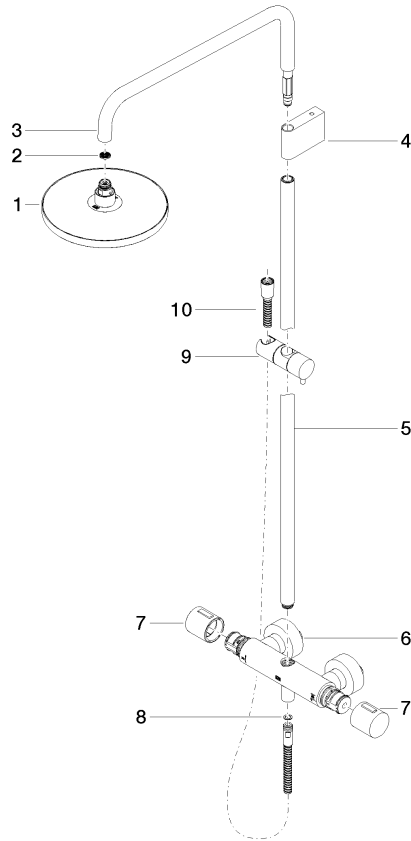

Showerpipe with shower thermostat without hand shower FlowReduce - Light Gold

IMO

34 459 979

Fits: IMO, LULU, TARA, LISSÉ, VAIA, META

- shower with fixed riser projection 453mm
- overhead shower: rain flow
- rain shower Ø 220 mm
- rain shower with anti-scale system
- max. rainshower flow 7 l/min
- rotary diverter with volume control and shut-off function
- slide-on rosettes Ø 70 mm
- height of fittings up to rain shower (bottom edge) 1009mm
- height of fittings up to top edge of elbow 1150mm
- gauge 150 mm - 13 mm
- metal shower hose 1750mm with integrated anti-twist protection
- 1/2" connection
- slide bar
- Pipe diameter 23.5 mm
- quick clearing
- This product can help a building meet the requirements of Green Building Rating Systems, e.g. LEED®, BREEAM®, DGNB
- WRAS 2204013

Showerpipe with shower thermostat without hand shower FlowReduce - Light Gold

34 459 979
mm [inches]
1:10

Flow rate chart

Codes & Standards

DIN 4109

ISO 3822

Scottish Water
Byelaws

UK Water Supply
Regulations

Ü-Zeichen

Showerpipe with shower thermostat without hand shower FlowReduce - Light
Gold

IMO

34 459 979
Certificates

WRAS_2204

LGA_38

Showerpipe with shower thermostat without hand shower FlowReduce - Light Gold

IMO

34 459 979

Product version from 4/1/2024

Parts for other finishes can be found here: [Chrome](#)

Showerpipe with shower thermostat without hand shower FlowReduce - Light
Gold

IMO

34 459 979

Spare parts list