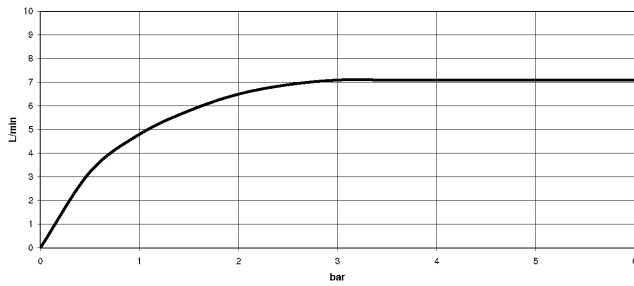

Showerpipe with shower thermostat without hand shower FlowReduce - Light Gold

34 459 979
mm [inches]
1:10

Flow rate chart

Codes & Standards

DIN 4109

ISO 3822

Scottish Water
Byelaws

UK Water Supply
Regulations