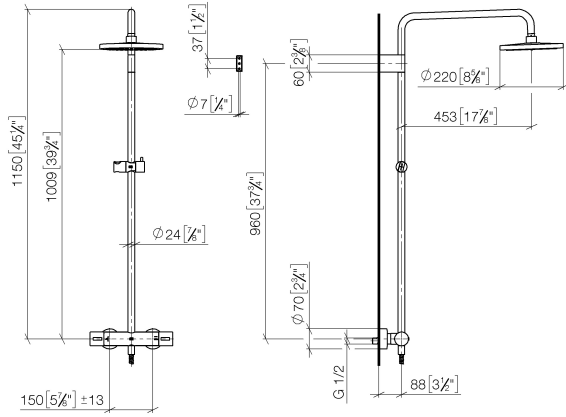

Showerpipe with shower thermostat without hand shower FlowReduce - Brushed Light Gold

IMO

34 459 979

Fits: IMO, LULU, TARA, LISSÉ, VAIA, META

- shower with fixed riser projection 453mm
- overhead shower: rain flow
- rain shower Ø 220 mm
- rain shower with anti-scale system
- max. rainshower flow 7 l/min
- rotary diverter with volume control and shut-off function
- slide-on rosettes Ø 70 mm
- height of fittings up to rain shower (bottom edge) 1009mm
- height of fittings up to top edge of elbow 1150mm
- gauge 150 mm - 13 mm
- metal shower hose 1750mm with integrated anti-twist protection
- 1/2" connection
- slide bar
- Pipe diameter 23.5 mm
- quick clearing
- This product can help a building meet the requirements of Green Building Rating Systems, e.g. LEED®, BREEAM®, DGNB
- WRAS 2204013

	Hand shower FlowReduce - Brushed Light Gold	28 012 979-27 0010
--	--	-----------------------

**Showerpipe with shower thermostat without hand shower FlowReduce -
Brushed Light Gold**

34 459 979
mm [inches]
1:10