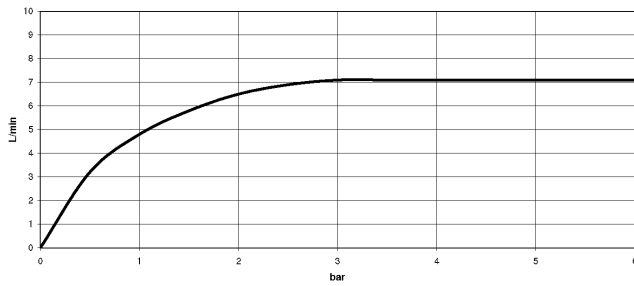

Flow rate chart

Codes & Standards

DIN 4109

ISO 3822

Scottish Water
Byelaws

UK Water Supply
Regulations

Ü-Zeichen