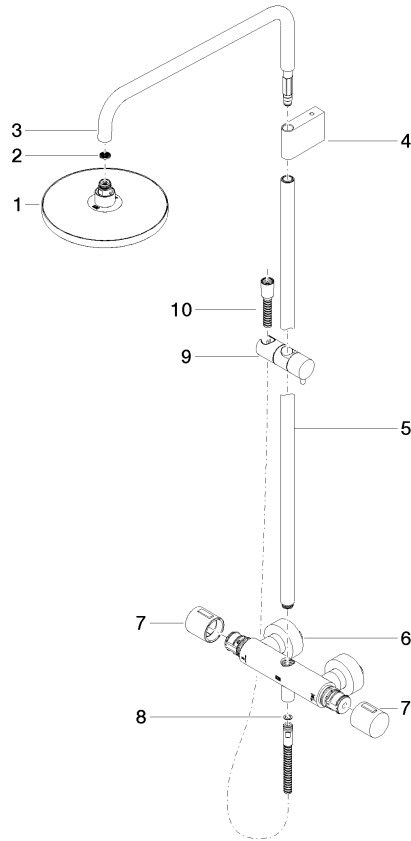

Showerpipe with shower thermostat without hand shower FlowReduce - Brushed Light Gold

IMO

34 459 979

Fits: IMO, LULU, TARA, LISSÉ, VAIA, META

- shower with fixed riser projection 453mm
- overhead shower: rain flow
- rain shower Ø 220 mm
- rain shower with anti-scale system
- max. rainshower flow 7 l/min
- rotary diverter with volume control and shut-off function
- slide-on rosettes Ø 70 mm
- height of fittings up to rain shower (bottom edge) 1009mm
- height of fittings up to top edge of elbow 1150mm
- gauge 150 mm - 13 mm
- metal shower hose 1750mm with integrated anti-twist protection
- 1/2" connection
- slide bar
- Pipe diameter 23.5 mm
- quick clearing
- This product can help a building meet the requirements of Green Building Rating Systems, e.g. LEED®, BREEAM®, DGNB
- WRAS 2204013

	Hand shower FlowReduce - Brushed Light Gold	28 012 979-27 0010
--	--	-----------------------

**Showerpipe with shower thermostat without hand shower FlowReduce -
Brushed Light Gold**

34 459 979
mm [inches]
1:10

IMO

34 459 979

Certificates

WRAS_2204

LGA_38

Showerpipe with shower thermostat without hand shower FlowReduce - Brushed Light Gold

34 459 979

Product version from 4/1/2024

Parts for other
finishes can be found
here: [Chrome](#)

Showerpipe with shower thermostat without hand shower FlowReduce -
Brushed Light Gold

IMO

34 459 979

Spare parts list

Product version from 4/1/2024

No.	Item Number	Name	Quantity used	Delivery time
	90 12 05 092 20-27	shower	11	30