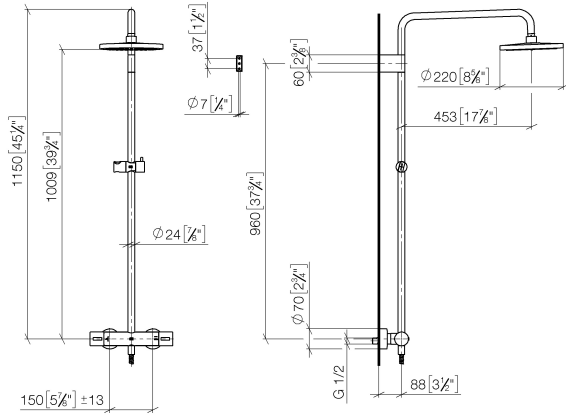

**Showerpipe with shower thermostat without hand shower FlowReduce -
Brushed Durabronze (23kt Gold)**

IMO

34 459 979

Fits: IMO, LULU, TARA, LISSÉ, VAIA, META

- shower with fixed riser projection 453mm
- overhead shower: rain flow
- rain shower Ø 220 mm
- rain shower with anti-scale system
- max. rainshower flow 7 l/min
- rotary diverter with volume control and shut-off function
- slide-on rosettes Ø 70 mm
- height of fittings up to rain shower (bottom edge) 1009mm
- height of fittings up to top edge of elbow 1150mm
- gauge 150 mm - 13 mm
- metal shower hose 1750mm with integrated anti-twist protection
- 1/2" connection
- slide bar
- Pipe diameter 23.5 mm
- quick clearing
- This product can help a building meet the requirements of Green Building Rating Systems, e.g. LEED®, BREEAM®, DGNB
- WRAS 2204013

 **SERIES-VARIOUS Hand shower -
Brushed Durabross (23kt Gold)** 28 027 979-28
0010

**Showerpipe with shower thermostat without hand shower FlowReduce -
Brushed Durabross (23kt Gold)**

34 459 979
mm [inches]
1:10