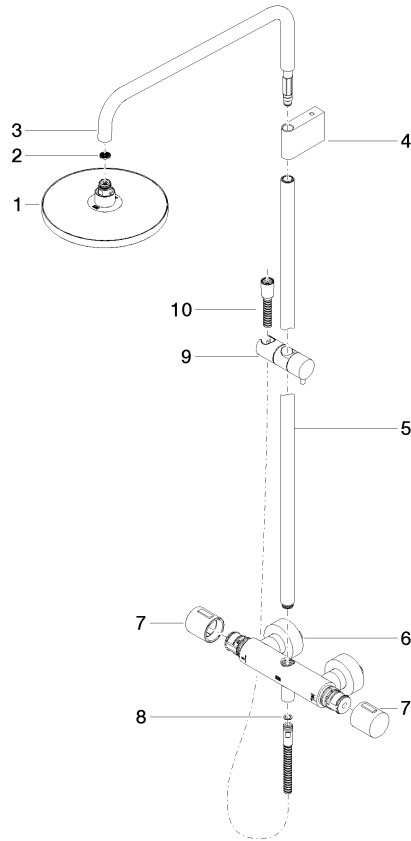

Showerpipe with shower thermostat without hand shower FlowReduce -
Brushed Durabronz (23kt Gold)

34 459 979

Product version from 4/1/2024

Parts for other
finishes can be found
here: [Chrome](#)