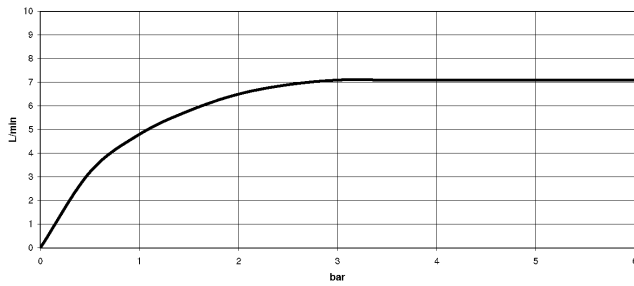

Flow rate chart

Codes & Standards

DIN 4109

EN 1111

EN 1717

ISO 3822

Scottish Water
Byelaws

UK Water Supply
Regulations

Ü-Zeichen