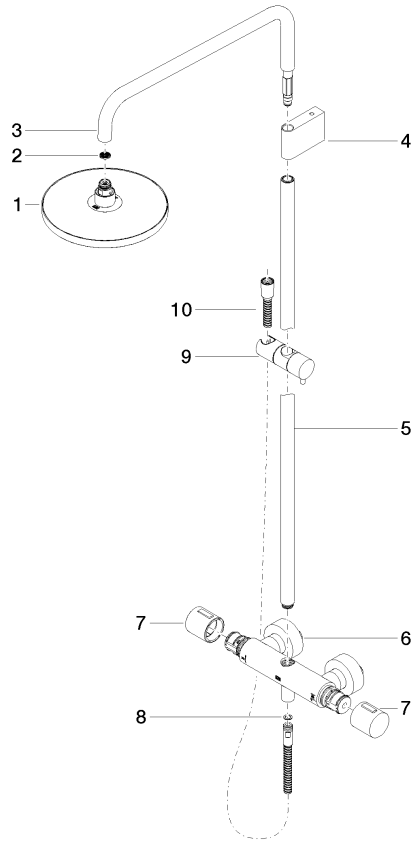

Showerpipe with shower thermostat without hand shower FlowReduce -
Brushed Champagne (22kt Gold)

34 459 979

Product version from 4/1/2024

Parts for other
finishes can be found
here: [Chrome](#)