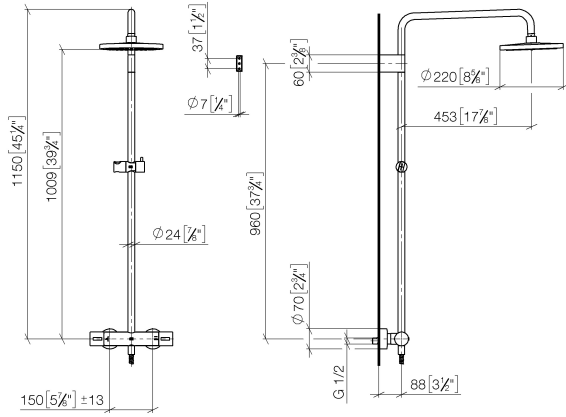

**Showerpipe with shower thermostat without hand shower FlowReduce -
Brushed Champagne (22kt Gold)**

IMO

34 459 979

Fits: IMO, LULU, TARA, LISSÉ, VAIA, META

- shower with fixed riser projection 453mm
- overhead shower: rain flow
- rain shower Ø 220 mm
- rain shower with anti-scale system
- max. rainshower flow 7 l/min
- rotary diverter with volume control and shut-off function
- slide-on rosettes Ø 70 mm
- height of fittings up to rain shower (bottom edge) 1009mm
- height of fittings up to top edge of elbow 1150mm
- gauge 150 mm - 13 mm
- metal shower hose 1750mm with integrated anti-twist protection
- 1/2" connection
- slide bar
- Pipe diameter 23.5 mm
- quick clearing
- This product can help a building meet the requirements of Green Building Rating Systems, e.g. LEED®, BREEAM®, DGNB
- WRAS 2204013

**Showerpipe with shower thermostat without hand shower FlowReduce -
Brushed Champagne (22kt Gold)**

34 459 979
mm [inches]
1:10

Flow rate chart

Codes & Standards

DIN 4109

EN 1111

ISO 3822

Scottish Water
Byelaws

UK Water Supply
Regulations

Ü-Zeichen

Showerpipe with shower thermostat without hand shower FlowReduce -
Brushed Champagne (22kt Gold)

IMO

34 459 979

Certificates

WRAS_2204

DVGW_DW-
6509DN0

IMO

34 459 979

Spare parts list

Product version from 4/1/2024

No.	Item Number	Name	Quantity used	Delivery time
	90 12 05 092 20-46	shower	11	30