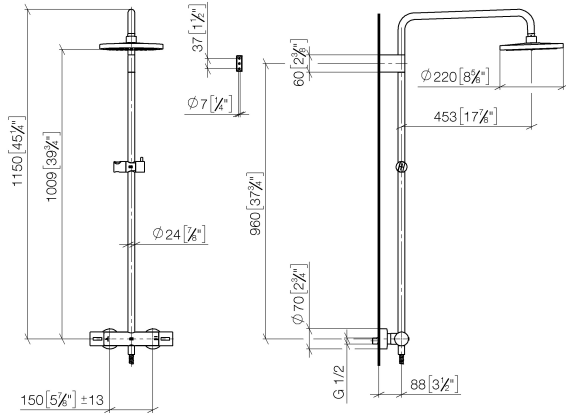

**Showerpipe with shower thermostat without hand shower FlowReduce -  
Brushed Dark Platinum**

IMO

34 459 979

Fits: IMO, LULU, TARA, LISSÉ, VAIA, META

- shower with fixed riser projection 453mm
- overhead shower: rain flow
- rain shower Ø 220 mm
- rain shower with anti-scale system
- max. rainshower flow 7 l/min
- rotary diverter with volume control and shut-off function
- slide-on rosettes Ø 70 mm
- height of fittings up to rain shower (bottom edge) 1009mm
- height of fittings up to top edge of elbow 1150mm
- gauge 150 mm - 13 mm
- metal shower hose 1750mm with integrated anti-twist protection
- 1/2" connection
- slide bar
- Pipe diameter 23.5 mm
- quick clearing
- This product can help a building meet the requirements of Green Building Rating Systems, e.g. LEED®, BREEAM®, DGNB
- WRAS 2204013

**Showerpipe with shower thermostat without hand shower FlowReduce -  
Brushed Dark Platinum**

34 459 979  
mm [inches]  
1:10

**Flow rate chart**

**Codes & Standards**

DIN 4109

EN 1111

EN 1717

ISO 3822