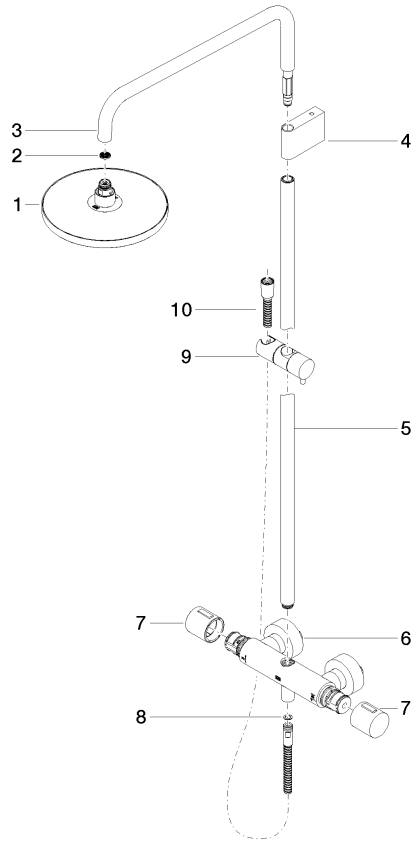

**Showerpipe with shower thermostat without hand shower FlowReduce -  
Brushed Dark Platinum**

IMO

34 459 979

Fits: IMO, LULU, TARA, LISSÉ, VAIA, META

- shower with fixed riser projection 453mm
- overhead shower: rain flow
- rain shower Ø 220 mm
- rain shower with anti-scale system
- max. rainshower flow 7 l/min
- rotary diverter with volume control and shut-off function
- slide-on rosettes Ø 70 mm
- height of fittings up to rain shower (bottom edge) 1009mm
- height of fittings up to top edge of elbow 1150mm
- gauge 150 mm - 13 mm
- metal shower hose 1750mm with integrated anti-twist protection
- 1/2" connection
- slide bar
- Pipe diameter 23.5 mm
- quick clearing
- This product can help a building meet the requirements of Green Building Rating Systems, e.g. LEED®, BREEAM®, DGNB
- WRAS 2204013

**Showerpipe with shower thermostat without hand shower FlowReduce -  
Brushed Dark Platinum**

34 459 979  
mm [inches]  
1:10

**Flow rate chart**

**Codes & Standards**

DIN 4109

EN 1111

EN 1717

ISO 3822

---

WRAS\_2204

DVGW\_DW-  
6509DN0

Belgaqua\_21-032-2 LGA\_38

Showerpipe with shower thermostat without hand shower FlowReduce -  
Brushed Dark Platinum

34 459 979

**Product version from 4/1/2024**

Parts for other  
finishes can be found  
here: [Chrome](#)

Showerpipe with shower thermostat without hand shower FlowReduce -  
Brushed Dark Platinum

---

IMO

34 459 979

**Spare parts list**

**Product version from 4/1/2024**

No.	Item Number	Name	Quantity used	Delivery time
	90 12 05 092 20-99	shower	11	30