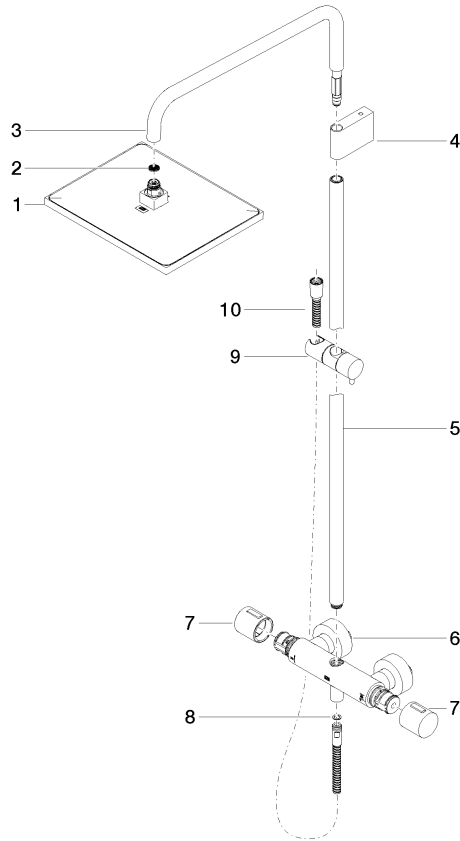

**Showerpipe with shower thermostat without hand shower - Brushed Durabronz
(23kt Gold)**

IMO

34 459 980

Fits: IMO, MEM, CL.1, CYO

- shower with fixed riser projection 453mm
- overhead shower: rain flow
- rain shower 300 x 240mm
- rain shower with anti-scale system
- max. rainshower flow 20 l/min
- Function from: 12 l/min
- rotary diverter with volume control and shut-off function
- slide-on rosettes Ø 70 mm
- height of fittings up to rain shower (bottom edge) 1009mm
- height of fittings up to top edge of elbow 1150mm
- gauge 150 mm - 13 mm
- metal shower hose 1750mm with integrated anti-twist protection
- 1/2" connection
- slide bar
- Pipe diameter 23.5 mm
- quick clearing
- WRAS 2204013

**Showerpipe with shower thermostat without hand shower - Brushed Durabronz
(23kt Gold)**

34 459 980
mm [inches]
1:10

Flow rate chart

Codes & Standards

DIN 4109

EN 1717

ISO 3822

Scottish Water
Byelaws

Belgaqua_21-032-2

Showerpipe with shower thermostat without hand shower - Brushed Durabronz (23kt Gold)

IMO

34 459 980

Product version from 6/1/2024

Parts for other finishes can be found here: [Chrome](#)

Showerpipe with shower thermostat without hand shower - Brushed Durabross
(23kt Gold)

IMO

34 459 980

Spare parts list

Product version from 6/1/2024

No.	Item Number	Name	Quantity used	Delivery time
	04 12 05 063 00-28	shower	11	20