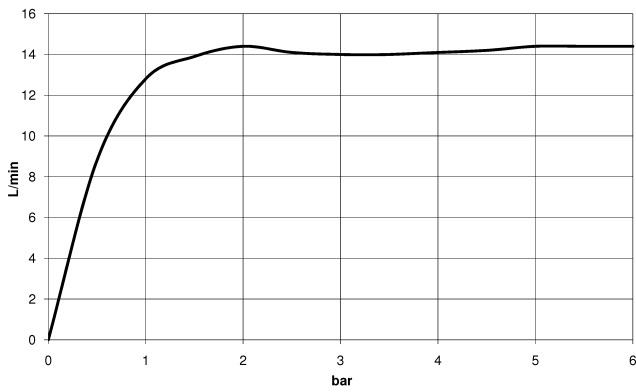

Flow rate chart

Codes & Standards

DIN 4109

EN 1717

ISO 3822

Ü-Zeichen