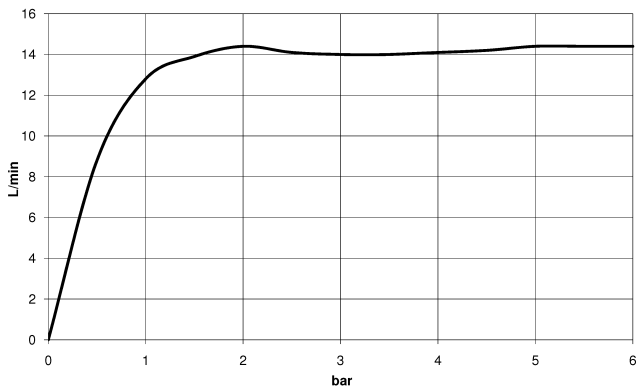

VAIA Shower pipe with shower thermostat without hand shower - Brushed Platinum

VAIA

34 460 809

- shower with fixed riser projection 452mm
- overhead shower: rain flow
- rain shower Ø 300 mm
- rain shower with anti-scale system
- max. rainshower flow 14 l/min
- Function from: 10 l/min
- rotary diverter with volume control and shut-off function
- slide-on rosettes Ø 70 mm
- height of fittings up to rain shower (bottom edge) 964mm
- height of fittings up to top edge of elbow 1267mm
- gauge 150 mm - 13 mm
- metal shower hose 1750mm with integrated anti-twist protection
- 1/2" connection
- slide bar
- Pipe diameter 23.5 mm

This article does not include a hand shower!
Intrinsic protection against back flow.

	Brushed Platinum	34 460 809-06
	Chrome	34 460 809-00
	Platinum	34 460 809-08
	Dark Chrome	34 460 809-19
	Brushed Durabronze (23kt Gold)	34 460 809-28
	Brushed Bronze	34 460 809-42
	Brushed Champagne (22kt Gold)	34 460 809-46
	Champagne (22kt Gold)	34 460 809-47
	Brushed Dark Platinum	34 460 809-99

34 460 809

mm [inches]

1:10

Flow rate chart

Codes & Standards

DIN 4109

EN 1717

ISO 3822