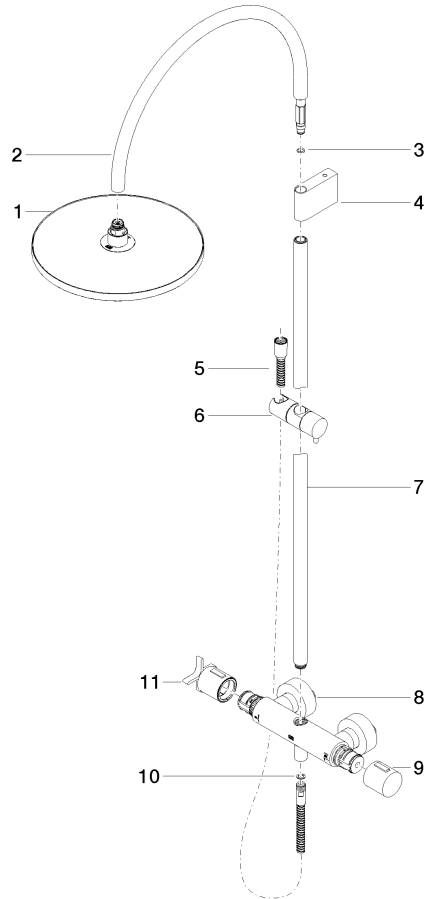

VAIA Shower pipe with shower thermostat without hand shower - Brushed Platinum

VAIA

34 460 809

- shower with fixed riser projection 452mm
- overhead shower: rain flow
- rain shower Ø 300 mm
- rain shower with anti-scale system
- max. rainshower flow 14 l/min
- Function from: 10 l/min
- rotary diverter with volume control and shut-off function
- slide-on rosettes Ø 70 mm
- height of fittings up to rain shower (bottom edge) 964mm
- height of fittings up to top edge of elbow 1267mm
- gauge 150 mm - 13 mm
- metal shower hose 1750mm with integrated anti-twist protection
- 1/2" connection
- slide bar
- Pipe diameter 23.5 mm

34 460 809

mm [inches]

1:10

Flow rate chart

Codes & Standards

DIN 4109

EN 1717

ISO 3822

Ü-Zeichen

VAIA Shower pipe with shower thermostat without hand shower - Brushed
Platinum

VAIA

34 460 809
Certificates

Belgaqua_24-006-2 LGA_38

VAIA Shower pipe with shower thermostat without hand shower - Brushed
Platinum

VAIA

34 460 809

Parts for other
finishes can be found
here: [Chrome](#)

VAIA Shower pipe with shower thermostat without hand shower - Brushed
Platinum

VAIA

34 460 809

Spare parts list

No.	Item Number	Name	Quantity used	Delivery time
	04 12 05 091 00-06	shower	11	10