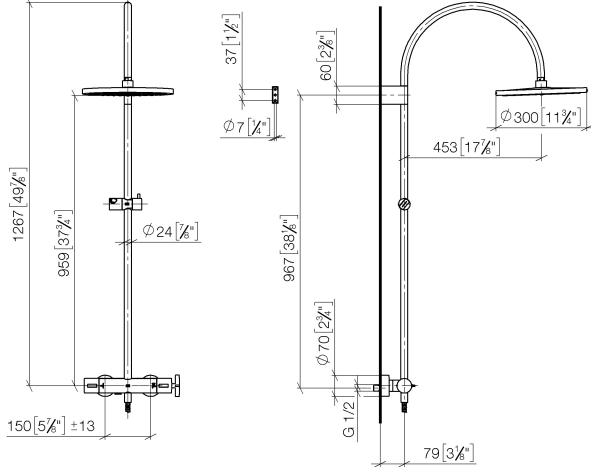

VAIA Shower pipe with shower thermostat without hand shower - Brushed Platinum

VAIA

34 460 809

- shower with fixed riser projection 452mm
- overhead shower: rain flow
- rain shower Ø 300 mm
- rain shower with anti-scale system
- max. rainshower flow 14 l/min
- Function from: 10 l/min
- rotary diverter with volume control and shut-off function
- slide-on rosettes Ø 70 mm
- height of fittings up to rain shower (bottom edge) 964mm
- height of fittings up to top edge of elbow 1267mm
- gauge 150 mm - 13 mm
- metal shower hose 1750mm with integrated anti-twist protection
- 1/2" connection
- slide bar
- Pipe diameter 23.5 mm

This article does not include a hand shower!
Intrinsic protection against back flow.

	Brushed Platinum	34 460 809-06
	Chrome	34 460 809-00
	Platinum	34 460 809-08
	Dark Chrome	34 460 809-19
	Brushed Durabronze (23kt Gold)	34 460 809-28
	Brushed Bronze	34 460 809-42
	Brushed Champagne (22kt Gold)	34 460 809-46
	Champagne (22kt Gold)	34 460 809-47
	Brushed Dark Platinum	34 460 809-99

34 460 809

mm [inches]

1:10

Flow rate chart

Codes & Standards

DIN 4109

EN 1717

ISO 3822

VAIA

34 460 809

Parts for other
finishes can be found
here: [Chrome](#)

VAIA Shower pipe with shower thermostat without hand shower - Brushed
Platinum

VAIA

34 460 809

Spare parts list

No.	Item Number	Name	Quantity used	Delivery time
	04 12 05 091 00-06	shower	11	10