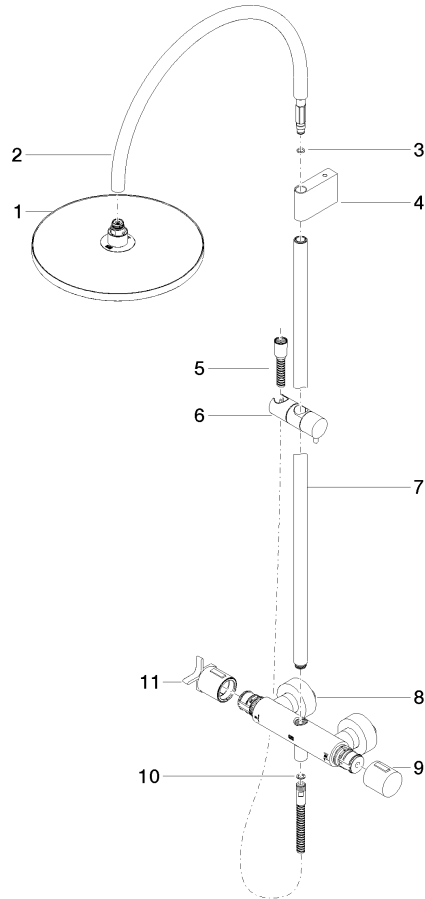

34 460 809

Parts for other finishes can be found here: [Chrome](#)