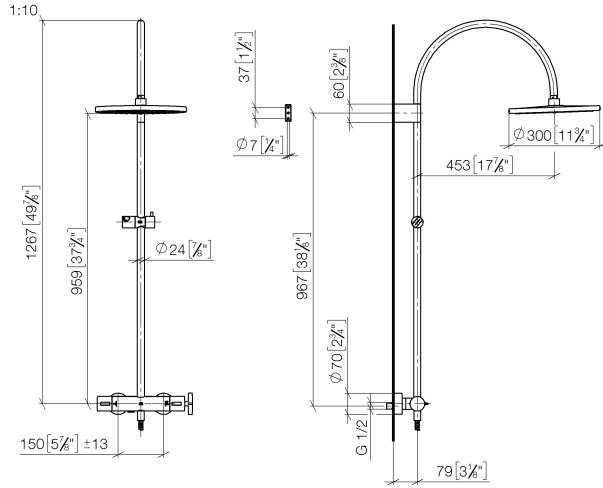

VAIA Shower pipe with shower thermostat without hand shower - Brushed Bronze

VAIA

34 460 809

- shower with fixed riser projection 452mm
- overhead shower: rain flow
- rain shower Ø 300 mm
- rain shower with anti-scale system
- max. rainshower flow 14 l/min
- Function from: 10 l/min
- rotary diverter with volume control and shut-off function
- slide-on rosettes Ø 70 mm
- height of fittings up to rain shower (bottom edge) 964mm
- height of fittings up to top edge of elbow 1267mm
- gauge 150 mm - 13 mm
- metal shower hose 1750mm with integrated anti-twist protection
- 1/2" connection
- slide bar
- Pipe diameter 23.5 mm

This article does not include a hand shower!
Intrinsic protection against back flow.

	Brushed Bronze	34 460 809-42
	Chrome	34 460 809-00
	Brushed Platinum	34 460 809-06
	Platinum	34 460 809-08
	Dark Chrome	34 460 809-19
	Brushed Durabronze (23kt Gold)	34 460 809-28
	Brushed Champagne (22kt Gold)	34 460 809-46
	Champagne (22kt Gold)	34 460 809-47
	Brushed Dark Platinum	34 460 809-99

34 460 809

mm [inches]

Flow rate chart

Codes & Standards

DIN 4109

EN 1717

ISO 3822

Ü-Zeichen

No.	Item Number	Name	Quantity used	Delivery time
1	04 12 05 091 00-42	shower	1	60
2	04 28 22 346 00-42	pipe	1	60
3	09 14 10 008 90	seal	1	2
4	90 17 11 150 00-42	holder	1	30
5	28 322 970-42	Metal shower hose 1/2" x 3/8" x 1750 mm - Brushed Bronze	1	30
6	12 570 970-42	Slide unit - Brushed Bronze	1	30
7	90 28 22 349 00-42	pipe	1	30
8	04 17 01 250 00-42	connection	1	60
9	90 17 33 015 00-42	handle	1	30
10	90 14 20 026 00 90	seal	1	2
11	90 17 33 030 00-42	handle	1	30