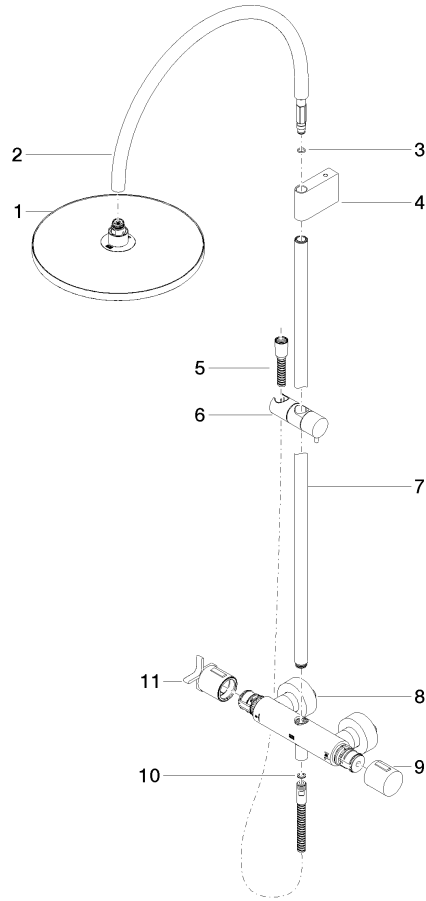

VAIA Shower pipe with shower thermostat without hand shower - Brushed Bronze

VAIA

34 460 809

- shower with fixed riser projection 452mm
- overhead shower: rain flow
- rain shower Ø 300 mm
- rain shower with anti-scale system
- max. rainshower flow 14 l/min
- Function from: 10 l/min
- rotary diverter with volume control and shut-off function
- slide-on rosettes Ø 70 mm
- height of fittings up to rain shower (bottom edge) 964mm
- height of fittings up to top edge of elbow 1267mm
- gauge 150 mm - 13 mm
- metal shower hose 1750mm with integrated anti-twist protection
- 1/2" connection
- slide bar
- Pipe diameter 23.5 mm

34 460 809

mm [inches]

Flow rate chart

Codes & Standards

DIN 4109

EN 1717

ISO 3822

Ü-Zeichen

VAIA Shower pipe with shower thermostat without hand shower - Brushed
Bronze

VAIA

34 460 809

Certificates

Belgaqua_24-006-2 LGA_38

34 460 809
Parts for other finishes can be found here: [Chrome](#)

Spare parts list

No.	Item Number	Name	Quantity used	Delivery time
1	04 12 05 091 00-42	shower	1	60
2	04 28 22 346 00-42	pipe	1	60
3	09 14 10 008 90	seal	1	2
4	90 17 11 150 00-42	holder	1	30
5	28 322 970-42	Metal shower hose 1/2" x 3/8" x 1750 mm - Brushed Bronze	1	30
6	12 570 970-42	Slide unit - Brushed Bronze	1	30
7	90 28 22 349 00-42	pipe	1	30
8	04 17 01 250 00-42	connection	1	60
9	90 17 33 015 00-42	handle	1	30
10	90 14 20 026 00 90	seal	1	2
11	90 17 33 030 00-42	handle	1	30