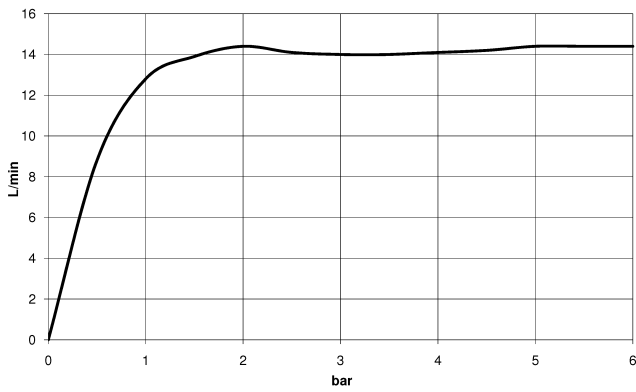

**VAIA Shower pipe with shower thermostat without hand shower - Brushed
Champagne (22kt Gold)**

VAIA

34 460 809

- shower with fixed riser projection 452mm
- overhead shower: rain flow
- rain shower Ø 300 mm
- rain shower with anti-scale system
- max. rainshower flow 14 l/min
- Function from: 10 l/min
- rotary diverter with volume control and shut-off function
- slide-on rosettes Ø 70 mm
- height of fittings up to rain shower (bottom edge) 964mm
- height of fittings up to top edge of elbow 1267mm
- gauge 150 mm - 13 mm
- metal shower hose 1750mm with integrated anti-twist protection
- 1/2" connection
- slide bar
- Pipe diameter 23.5 mm

**VAIA Shower pipe with shower thermostat without hand shower - Brushed
Champagne (22kt Gold)**

VAIA

34 460 809

mm [inches]

1:10

Flow rate chart

Codes & Standards

DIN 4109