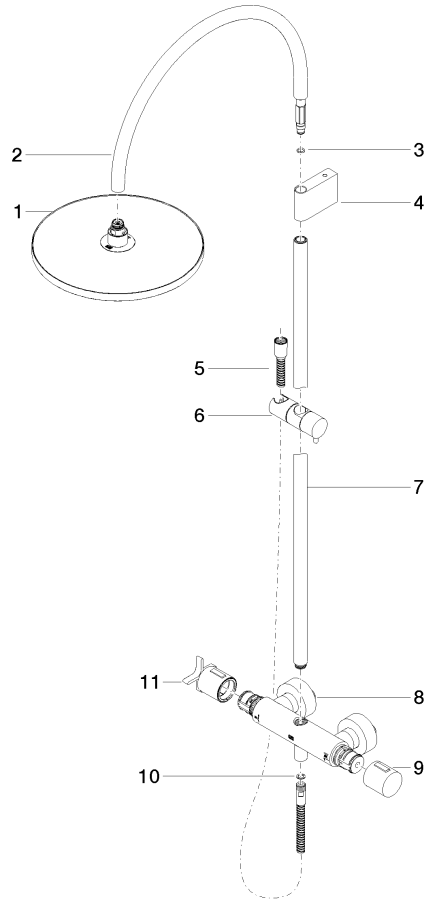

**VAIA Shower pipe with shower thermostat without hand shower - Brushed
Champagne (22kt Gold)**

VAIA

34 460 809

- shower with fixed riser projection 452mm
- overhead shower: rain flow
- rain shower Ø 300 mm
- rain shower with anti-scale system
- max. rainshower flow 14 l/min
- Function from: 10 l/min
- rotary diverter with volume control and shut-off function
- slide-on rosettes Ø 70 mm
- height of fittings up to rain shower (bottom edge) 964mm
- height of fittings up to top edge of elbow 1267mm
- gauge 150 mm - 13 mm
- metal shower hose 1750mm with integrated anti-twist protection
- 1/2" connection
- slide bar
- Pipe diameter 23.5 mm

**VAIA Shower pipe with shower thermostat without hand shower - Brushed
Champagne (22kt Gold)**

VAIA

34 460 809

mm [inches]

1:10

Flow rate chart

Codes & Standards

DIN 4109

EN 1717

ISO 3822

Ü-Zeichen

VAIA Shower pipe with shower thermostat without hand shower - Brushed
Champagne (22kt Gold)

VAIA

34 460 809

Certificates

Belgaqua_24-006-2 LGA_38

VAIA Shower pipe with shower thermostat without hand shower - Brushed
Champagne (22kt Gold)

VAIA

34 460 809

Parts for other
finishes can be found
here: [Chrome](#)

VAIA Shower pipe with shower thermostat without hand shower - Brushed
Champagne (22kt Gold)