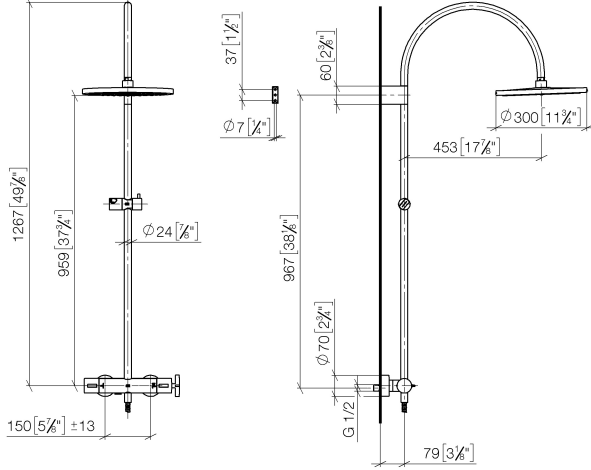

**VAIA Shower pipe with shower thermostat without hand shower - Brushed
Champagne (22kt Gold)**

VAIA

34 460 809

- shower with fixed riser projection 452mm
- overhead shower: rain flow
- rain shower Ø 300 mm
- rain shower with anti-scale system
- max. rainshower flow 14 l/min
- Function from: 10 l/min
- rotary diverter with volume control and shut-off function
- slide-on rosettes Ø 70 mm
- height of fittings up to rain shower (bottom edge) 964mm
- height of fittings up to top edge of elbow 1267mm
- gauge 150 mm - 13 mm
- metal shower hose 1750mm with integrated anti-twist protection
- 1/2" connection
- slide bar
- Pipe diameter 23.5 mm

This article does not include a hand shower!
Intrinsic protection against back flow.

	Brushed Champagne (22kt Gold)	34 460 809-46
	Chrome	34 460 809-00
	Brushed Platinum	34 460 809-06
	Platinum	34 460 809-08
	Dark Chrome	34 460 809-19
	Brushed Durabronze (23kt Gold)	34 460 809-28
	Brushed Bronze	34 460 809-42
	Champagne (22kt Gold)	34 460 809-47
	Brushed Dark Platinum	34 460 809-99

**VAIA Shower pipe with shower thermostat without hand shower - Brushed
Champagne (22kt Gold)**

VAIA

34 460 809

mm [inches]

1:10

Flow rate chart

Codes & Standards

DIN 4109