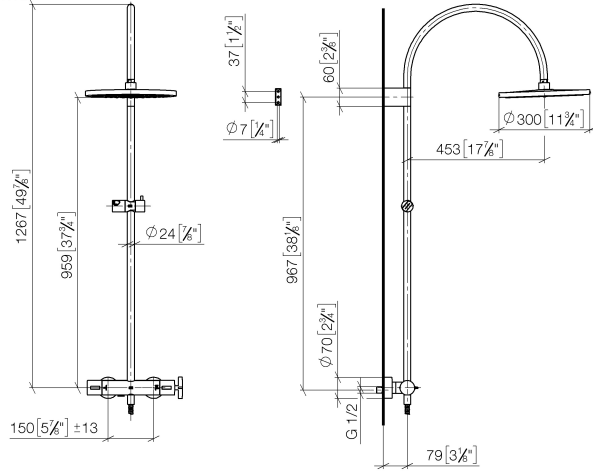

VAIA Shower pipe with shower thermostat without hand shower - Champagne (22kt Gold)

VAIA

34 460 809

- shower with fixed riser projection 452mm
- overhead shower: rain flow
- rain shower Ø 300 mm
- rain shower with anti-scale system
- max. rainshower flow 14 l/min
- Function from: 10 l/min
- rotary diverter with volume control and shut-off function
- slide-on rosettes Ø 70 mm
- height of fittings up to rain shower (bottom edge) 964mm
- height of fittings up to top edge of elbow 1267mm
- gauge 150 mm - 13 mm
- metal shower hose 1750mm with integrated anti-twist protection
- 1/2" connection
- slide bar
- Pipe diameter 23.5 mm

This article does not include a hand shower!

Intrinsic protection against back flow.

	Champagne (22kt Gold)	34 460 809-47
	Chrome	34 460 809-00
	Brushed Platinum	34 460 809-06
	Platinum	34 460 809-08
	Dark Chrome	34 460 809-19
	Brushed Durabronze (23kt Gold)	34 460 809-28
	Brushed Bronze	34 460 809-42
	Brushed Champagne (22kt Gold)	34 460 809-46
	Brushed Dark Platinum	34 460 809-99

34 460 809

mm [inches]

1:10

Flow rate chart

Codes & Standards

DIN 4109

EN 1717

ISO 3822

Spare parts list

No.	Item Number	Name	Quantity used	Delivery time
1	04 12 05 091 00-47	shower	1	30
2	04 28 22 346 00-47	pipe	1	60
3	09 14 10 008 90	seal	1	2
4	90 17 11 150 00-47	holder	1	30
5	28 322 970-47	Metal shower hose 1/2" x 3/8" x 1750 mm - Champagne (22kt Gold)	1	30
6	12 570 970-47	Slide unit - Champagne (22kt Gold)	1	30
7	90 28 22 349 00-47	pipe	1	30
8	04 17 01 250 00-47	connection	1	60
9	90 17 33 015 00-47	handle	1	30
10	90 14 20 026 00 90	seal	1	2
11	90 17 33 030 00-47	handle	1	30