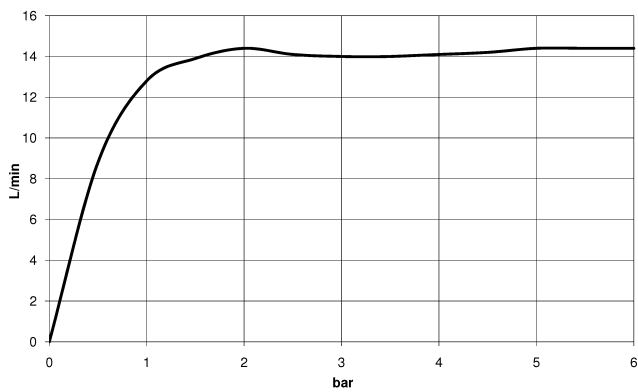

VAIA Shower pipe with shower thermostat without hand shower - Champagne (22kt Gold)

VAIA

34 460 809

- shower with fixed riser projection 452mm
- overhead shower: rain flow
- rain shower Ø 300 mm
- rain shower with anti-scale system
- max. rainshower flow 14 l/min
- Function from: 10 l/min
- rotary diverter with volume control and shut-off function
- slide-on rosettes Ø 70 mm
- height of fittings up to rain shower (bottom edge) 964mm
- height of fittings up to top edge of elbow 1267mm
- gauge 150 mm - 13 mm
- metal shower hose 1750mm with integrated anti-twist protection
- 1/2" connection
- slide bar
- Pipe diameter 23.5 mm

This article does not include a hand shower!

Intrinsic protection against back flow.

	Champagne (22kt Gold)	34 460 809-47
	Chrome	34 460 809-00
	Brushed Platinum	34 460 809-06
	Platinum	34 460 809-08
	Dark Chrome	34 460 809-19
	Brushed Durabronze (23kt Gold)	34 460 809-28
	Brushed Bronze	34 460 809-42
	Brushed Champagne (22kt Gold)	34 460 809-46
	Brushed Dark Platinum	34 460 809-99

34 460 809

mm [inches]

1:10

Flow rate chart

Codes & Standards

DIN 4109

EN 1717

ISO 3822