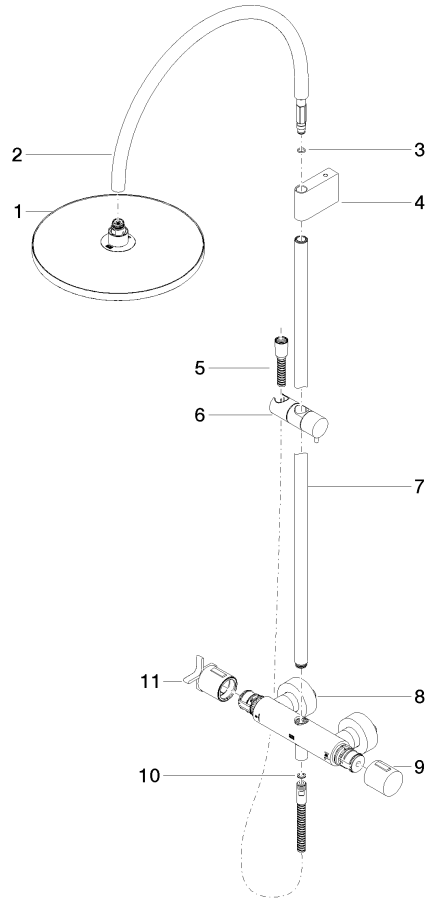

VAIA Shower pipe with shower thermostat without hand shower - Champagne (22kt Gold)

VAIA

34 460 809

- shower with fixed riser projection 452mm
- overhead shower: rain flow
- rain shower Ø 300 mm
- rain shower with anti-scale system
- max. rainshower flow 14 l/min
- Function from: 10 l/min
- rotary diverter with volume control and shut-off function
- slide-on rosettes Ø 70 mm
- height of fittings up to rain shower (bottom edge) 964mm
- height of fittings up to top edge of elbow 1267mm
- gauge 150 mm - 13 mm
- metal shower hose 1750mm with integrated anti-twist protection
- 1/2" connection
- slide bar
- Pipe diameter 23.5 mm

34 460 809

mm [inches]

1:10

Flow rate chart

Codes & Standards

DIN 4109

EN 1717

ISO 3822

Ü-Zeichen

VAIA Shower pipe with shower thermostat without hand shower - Champagne
(22kt Gold)

VAIA

34 460 809

Certificates

Belgaqua_24-006-2 LGA_38

34 460 809
Parts for other
finishes can be found
here: [Chrome](#)

Spare parts list

No.	Item Number	Name	Quantity used	Delivery time
1	04 12 05 091 00-47	shower	1	30
2	04 28 22 346 00-47	pipe	1	60
3	09 14 10 008 90	seal	1	2
4	90 17 11 150 00-47	holder	1	30
5	28 322 970-47	Metal shower hose 1/2" x 3/8" x 1750 mm - Champagne (22kt Gold)	1	30
6	12 570 970-47	Slide unit - Champagne (22kt Gold)	1	30
7	90 28 22 349 00-47	pipe	1	30
8	04 17 01 250 00-47	connection	1	60
9	90 17 33 015 00-47	handle	1	30
10	90 14 20 026 00 90	seal	1	2
11	90 17 33 030 00-47	handle	1	30