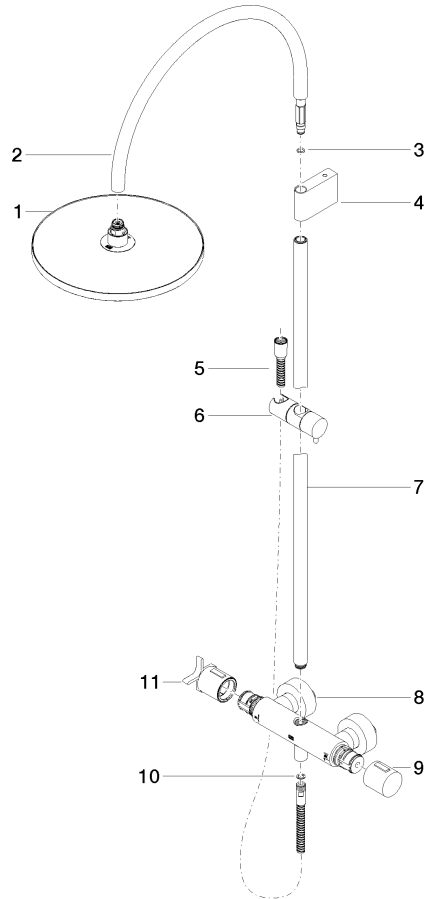

VAIA Shower pipe with shower thermostat without hand shower - Brushed Dark Platinum

VAIA

34 460 809

- shower with fixed riser projection 452mm
- overhead shower: rain flow
- rain shower Ø 300 mm
- rain shower with anti-scale system
- max. rainshower flow 14 l/min
- Function from: 10 l/min
- rotary diverter with volume control and shut-off function
- slide-on rosettes Ø 70 mm
- height of fittings up to rain shower (bottom edge) 964mm
- height of fittings up to top edge of elbow 1267mm
- gauge 150 mm - 13 mm
- metal shower hose 1750mm with integrated anti-twist protection
- 1/2" connection
- slide bar
- Pipe diameter 23.5 mm

34 460 809

mm [inches]

1:10

Flow rate chart

Codes & Standards

DIN 4109

EN 1717

ISO 3822

Ü-Zeichen

VAIA Shower pipe with shower thermostat without hand shower - Brushed Dark
Platinum

VAIA

34 460 809

Certificates

Belgaqua_24-006-2 LGA_38

34 460 809

Parts for other
finishes can be found
here: [Chrome](#)

VAIA Shower pipe with shower thermostat without hand shower - Brushed Dark
Platinum

VAIA

34 460 809

Spare parts list

No.	Item Number	Name	Quantity used	Delivery time
	04 12 05 091 00-99	shower	11	30