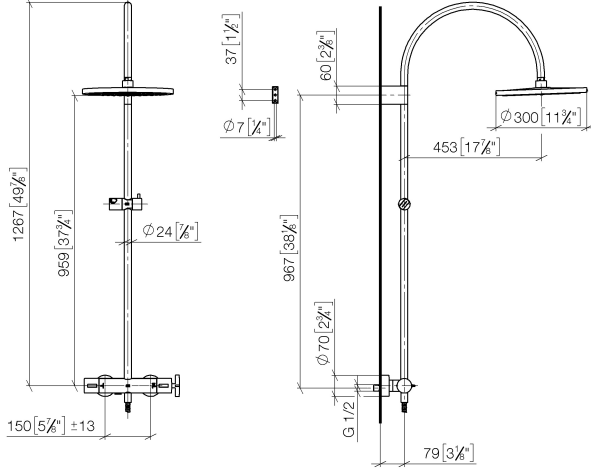

VAIA Shower pipe with shower thermostat without hand shower - Brushed Dark Platinum

VAIA

34 460 809

- shower with fixed riser projection 452mm
- overhead shower: rain flow
- rain shower Ø 300 mm
- rain shower with anti-scale system
- max. rainshower flow 14 l/min
- Function from: 10 l/min
- rotary diverter with volume control and shut-off function
- slide-on rosettes Ø 70 mm
- height of fittings up to rain shower (bottom edge) 964mm
- height of fittings up to top edge of elbow 1267mm
- gauge 150 mm - 13 mm
- metal shower hose 1750mm with integrated anti-twist protection
- 1/2" connection
- slide bar
- Pipe diameter 23.5 mm

This article does not include a hand shower!
Intrinsic protection against back flow.

	Brushed Dark Platinum	34 460 809-99
	Chrome	34 460 809-00
	Brushed Platinum	34 460 809-06
	Platinum	34 460 809-08
	Dark Chrome	34 460 809-19
	Brushed Durabronze (23kt Gold)	34 460 809-28
	Brushed Bronze	34 460 809-42
	Brushed Champagne (22kt Gold)	34 460 809-46
	Champagne (22kt Gold)	34 460 809-47

34 460 809

mm [inches]

1:10

Flow rate chart

Codes & Standards

DIN 4109

EN 1717

ISO 3822

VAIA Shower pipe with shower thermostat without hand shower - Brushed Dark
Platinum

VAIA

34 460 809

Spare parts list

No.	Item Number	Name	Quantity used	Delivery time
	04 12 05 091 00-99	shower	11	30