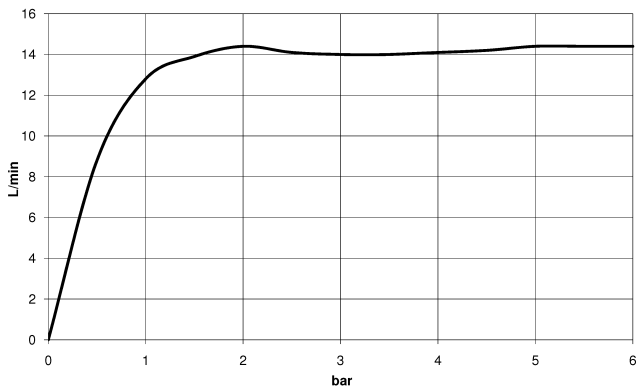

VAIA Shower pipe with shower thermostat without hand shower - Brushed Dark Platinum

VAIA

34 460 809

- shower with fixed riser projection 452mm
- overhead shower: rain flow
- rain shower Ø 300 mm
- rain shower with anti-scale system
- max. rainshower flow 14 l/min
- Function from: 10 l/min
- rotary diverter with volume control and shut-off function
- slide-on rosettes Ø 70 mm
- height of fittings up to rain shower (bottom edge) 964mm
- height of fittings up to top edge of elbow 1267mm
- gauge 150 mm - 13 mm
- metal shower hose 1750mm with integrated anti-twist protection
- 1/2" connection
- slide bar
- Pipe diameter 23.5 mm

This article does not include a hand shower!
Intrinsic protection against back flow.

	Brushed Dark Platinum	34 460 809-99
	Chrome	34 460 809-00
	Brushed Platinum	34 460 809-06
	Platinum	34 460 809-08
	Dark Chrome	34 460 809-19
	Brushed Durabronze (23kt Gold)	34 460 809-28
	Brushed Bronze	34 460 809-42
	Brushed Champagne (22kt Gold)	34 460 809-46
	Champagne (22kt Gold)	34 460 809-47

34 460 809

mm [inches]

1:10

Flow rate chart

Codes & Standards

DIN 4109

EN 1717

ISO 3822