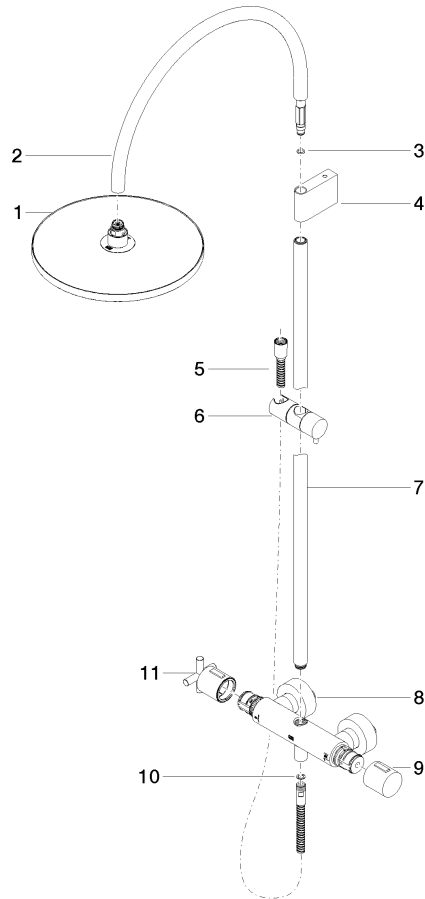

**TARA Shower pipe with shower thermostat without hand shower 300 mm -
Brushed Durabronze (23kt Gold)**

TARA

34 460 892

- shower with fixed riser projection 452mm
- overhead shower: rain flow
- rain shower Ø 300 mm
- rain shower with anti-scale system
- max. rainshower flow 14 l/min
- Function from: 10 l/min
- rotary diverter with volume control and shut-off function
- slide-on rosettes Ø 70 mm
- height of fittings up to rain shower (bottom edge) 964mm
- height of fittings up to top edge of elbow 1267mm
- gauge 150 mm - 13 mm
- metal shower hose 1750mm with integrated anti-twist protection
- 1/2" connection
- slide bar
- Pipe diameter 23.5 mm

**TARA Shower pipe with shower thermostat without hand shower 300 mm -
Brushed Durabross (23kt Gold)**

TARA

34 460 892
mm [inches]
1:10

Flow rate chart

Codes & Standards

EN 1717

TARA Shower pipe with shower thermostat without hand shower 300 mm -
Brushed Durabronz (23kt Gold)

TARA

34 460 892

Certificates

Belgaqua_24-006-2

TARA Shower pipe with shower thermostat without hand shower 300 mm -
Brushed Durabronze (23kt Gold)

TARA

34 460 892

Product version from 4/1/2024

Parts for other
finishes can be found
here: [Chrome](#)

TARA Shower pipe with shower thermostat without hand shower 300 mm -
Brushed Durabrass (23kt Gold)

TARA

34 460 892

Spare parts list

Product version from 4/1/2024