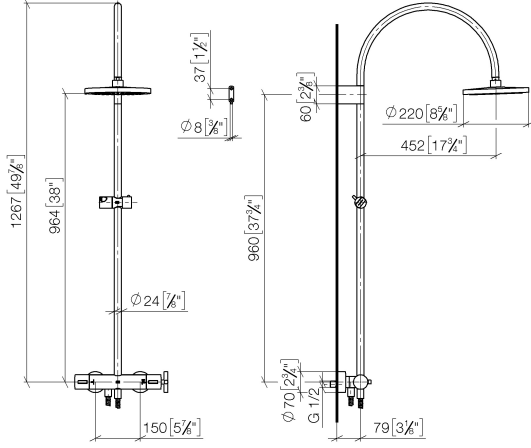

**TARA Shower pipe with shower thermostat without hand shower 300 mm -
Brushed Durabronze (23kt Gold)**

TARA

34 460 892

- shower with fixed riser projection 452mm
- overhead shower: rain flow
- rain shower Ø 300 mm
- rain shower with anti-scale system
- max. rainshower flow 14 l/min
- Function from: 10 l/min
- rotary diverter with volume control and shut-off function
- slide-on rosettes Ø 70 mm
- height of fittings up to rain shower (bottom edge) 964mm
- height of fittings up to top edge of elbow 1267mm
- gauge 150 mm - 13 mm
- metal shower hose 1750mm with integrated anti-twist protection
- 1/2" connection
- slide bar
- Pipe diameter 23.5 mm

**TARA Shower pipe with shower thermostat without hand shower 300 mm -
Brushed Durabross (23kt Gold)**

TARA

34 460 892
mm [inches]
1:10

Flow rate chart

Codes & Standards

EN 1717

TARA Shower pipe with shower thermostat without hand shower 300 mm -
Brushed Durabronz (23kt Gold)

TARA

34 460 892

Certificates

Belgaqua_24-006-2

TARA Shower pipe with shower thermostat without hand shower 300 mm -
Brushed Durabronze (23kt Gold)

TARA

34 460 892

Product version from 4/1/2024

Parts for other
finishes can be found
here: [Chrome](#)

TARA Shower pipe with shower thermostat without hand shower 300 mm -
Brushed Durabrass (23kt Gold)

TARA

34 460 892

Spare parts list

Product version from 4/1/2024