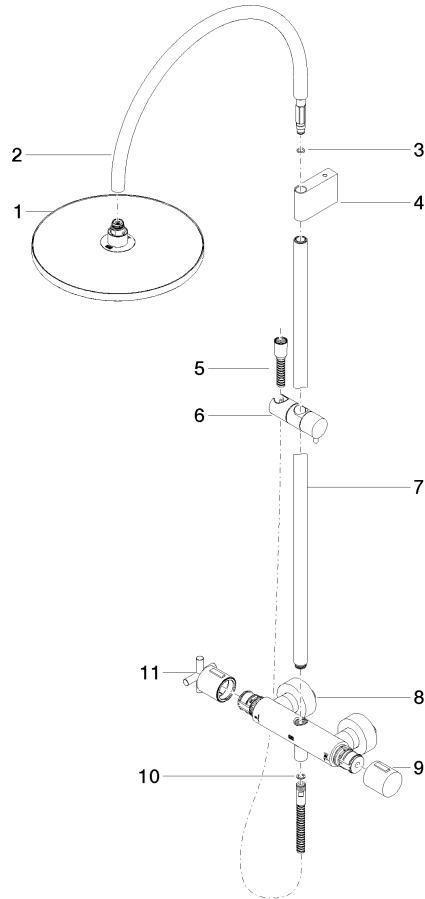

34 460 892

- shower with fixed riser projection 452mm
- overhead shower: rain flow
- rain shower Ø 300 mm
- rain shower with anti-scale system
- max. rainshower flow 14 l/min
- Function from: 10 l/min
- rotary diverter with volume control and shut-off function
- slide-on rosettes Ø 70 mm
- height of fittings up to rain shower (bottom edge) 964mm
- height of fittings up to top edge of elbow 1267mm
- gauge 150 mm - 13 mm
- metal shower hose 1750mm with integrated anti-twist protection
- 1/2" connection
- slide bar
- Pipe diameter 23.5 mm

This article does not include a hand shower!

Intrinsic protection against back flow.

34 460 892-39

	Chrome	34 460 892-00
	Brushed Platinum	34 460 892-06
	Platinum	34 460 892-08
	Dark Chrome	34 460 892-19
	Brushed Durabronze (23kt Gold)	34 460 892-28
	Matte Black	34 460 892-33
	Brushed Bronze	34 460 892-42
		34 460 892-43
	Brushed Champagne (22kt Gold)	34 460 892-46
	Champagne (22kt Gold)	34 460 892-47
	Brushed Chrome	34 460 892-93
	Brushed Dark Platinum	34 460 892-99

34 460 892

**Flow rate chart**

**Codes & Standards**

EN 1717

TARA Shower pipe with shower thermostat without hand shower 300 mm -

---

TARA

34 460 892

## Spare parts list