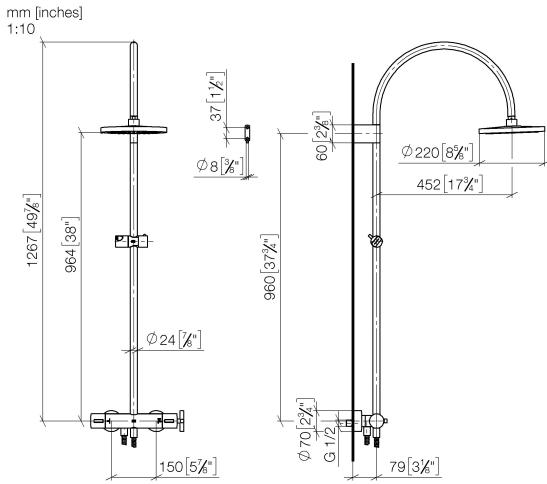

34 460 892

- shower with fixed riser projection 452mm
- overhead shower: rain flow
- rain shower Ø 300 mm
- rain shower with anti-scale system
- max. rainshower flow 14 l/min
- Function from: 10 l/min
- rotary diverter with volume control and shut-off function
- slide-on rosettes Ø 70 mm
- height of fittings up to rain shower (bottom edge) 964mm
- height of fittings up to top edge of elbow 1267mm
- gauge 150 mm - 13 mm
- metal shower hose 1750mm with integrated anti-twist protection
- 1/2" connection
- slide bar
- Pipe diameter 23.5 mm

This article does not include a hand shower!

Intrinsic protection against back flow.

34 460 892-39

	Chrome	34 460 892-00
	Brushed Platinum	34 460 892-06
	Platinum	34 460 892-08
	Dark Chrome	34 460 892-19
	Brushed Durabronze (23kt Gold)	34 460 892-28
	Matte Black	34 460 892-33
	Brushed Bronze	34 460 892-42
		34 460 892-43
	Brushed Champagne (22kt Gold)	34 460 892-46
	Champagne (22kt Gold)	34 460 892-47
	Brushed Chrome	34 460 892-93
	Brushed Dark Platinum	34 460 892-99

34 460 892

**Flow rate chart**

**Codes & Standards**

EN 1717

TARA Shower pipe with shower thermostat without hand shower 300 mm -

---

TARA

34 460 892