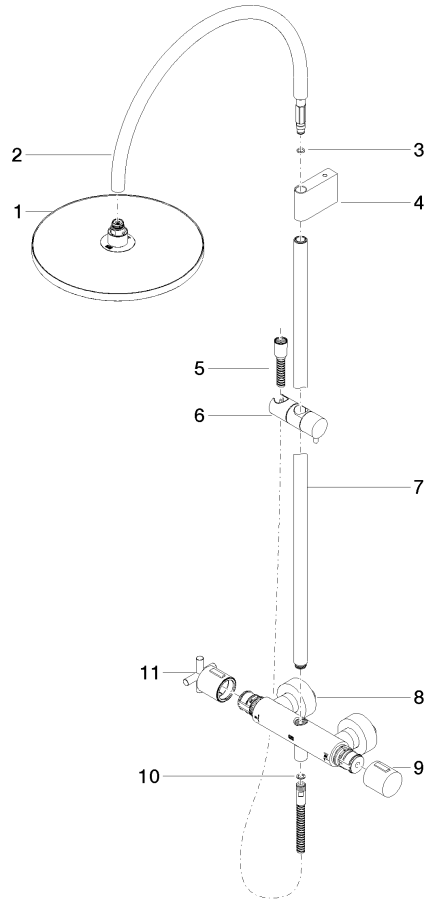

34 460 892

- shower with fixed riser projection 452mm
- overhead shower: rain flow
- rain shower Ø 300 mm
- rain shower with anti-scale system
- max. rainshower flow 14 l/min
- Function from: 10 l/min
- rotary diverter with volume control and shut-off function
- slide-on rosettes Ø 70 mm
- height of fittings up to rain shower (bottom edge) 964mm
- height of fittings up to top edge of elbow 1267mm
- gauge 150 mm - 13 mm
- metal shower hose 1750mm with integrated anti-twist protection
- 1/2" connection
- slide bar
- Pipe diameter 23.5 mm

This article does not include a hand shower!

Intrinsic protection against back flow.

		34 460 892-43
	Chrome	34 460 892-00
	Brushed Platinum	34 460 892-06
	Platinum	34 460 892-08
	Dark Chrome	34 460 892-19
	Brushed Durabronze (23kt Gold)	34 460 892-28
	Matte Black	34 460 892-33
		34 460 892-39
	Brushed Bronze	34 460 892-42
	Brushed Champagne (22kt Gold)	34 460 892-46
	Champagne (22kt Gold)	34 460 892-47
	Brushed Chrome	34 460 892-93
	Brushed Dark Platinum	34 460 892-99

34 460 892

Flow rate chart

Codes & Standards

EN 1717

TARA Shower pipe with shower thermostat without hand shower 300 mm -

TARA

34 460 892

Certificates

Belgaqua_24-006-2

34 460 892

Parts for other
finishes can be found
here: [Chrome](#)

Spare parts list