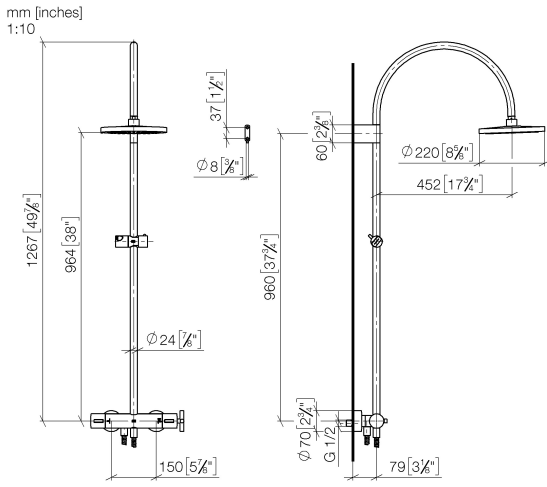

34 460 892

- shower with fixed riser projection 452mm
- overhead shower: rain flow
- rain shower Ø 300 mm
- rain shower with anti-scale system
- max. rainshower flow 14 l/min
- Function from: 10 l/min
- rotary diverter with volume control and shut-off function
- slide-on rosettes Ø 70 mm
- height of fittings up to rain shower (bottom edge) 964mm
- height of fittings up to top edge of elbow 1267mm
- gauge 150 mm - 13 mm
- metal shower hose 1750mm with integrated anti-twist protection
- 1/2" connection
- slide bar
- Pipe diameter 23.5 mm

This article does not include a hand shower!

Intrinsic protection against back flow.

		34 460 892-43
	Chrome	34 460 892-00
	Brushed Platinum	34 460 892-06
	Platinum	34 460 892-08
	Dark Chrome	34 460 892-19
	Brushed Durabronze (23kt Gold)	34 460 892-28
	Matte Black	34 460 892-33
		34 460 892-39
	Brushed Bronze	34 460 892-42
	Brushed Champagne (22kt Gold)	34 460 892-46
	Champagne (22kt Gold)	34 460 892-47
	Brushed Chrome	34 460 892-93
	Brushed Dark Platinum	34 460 892-99

34 460 892

Flow rate chart

Codes & Standards

EN 1717

TARA Shower pipe with shower thermostat without hand shower 300 mm -

TARA

34 460 892

Certificates

Belgaqua_24-006-2

34 460 892

Parts for other
finishes can be found
here: [Chrome](#)

Spare parts list