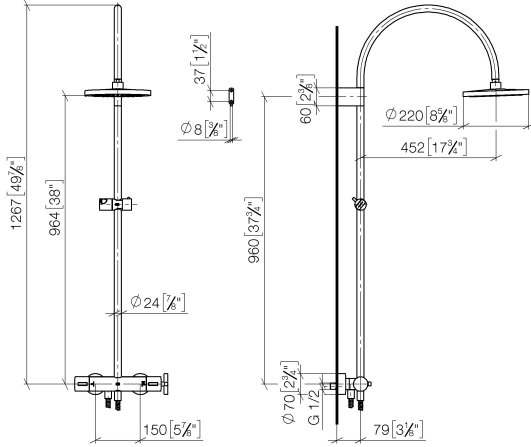

**TARA Shower pipe with shower thermostat without hand shower 300 mm -  
Champagne (22kt Gold)**

TARA

34 460 892

- shower with fixed riser projection 452mm
- overhead shower: rain flow
- rain shower Ø 300 mm
- rain shower with anti-scale system
- max. rainshower flow 14 l/min
- Function from: 10 l/min
- rotary diverter with volume control and shut-off function
- slide-on rosettes Ø 70 mm
- height of fittings up to rain shower (bottom edge) 964mm
- height of fittings up to top edge of elbow 1267mm
- gauge 150 mm - 13 mm
- metal shower hose 1750mm with integrated anti-twist protection
- 1/2" connection
- slide bar
- Pipe diameter 23.5 mm

**TARA Shower pipe with shower thermostat without hand shower 300 mm -  
Champagne (22kt Gold)**

TARA

34 460 892  
mm [inches]  
1:10

**Flow rate chart**

**Codes & Standards**

EN 1717

TARA Shower pipe with shower thermostat without hand shower 300 mm -  
Champagne (22kt Gold)

---

TARA

34 460 892

Certificates

---

Belgaqua\_24-006-2

TARA Shower pipe with shower thermostat without hand shower 300 mm -  
Champagne (22kt Gold)

TARA

34 460 892

**Product version from 4/1/2024**

Parts for other  
finishes can be found  
here: [Chrome](#)

TARA Shower pipe with shower thermostat without hand shower 300 mm -  
Champagne (22kt Gold)

TARA

34 460 892