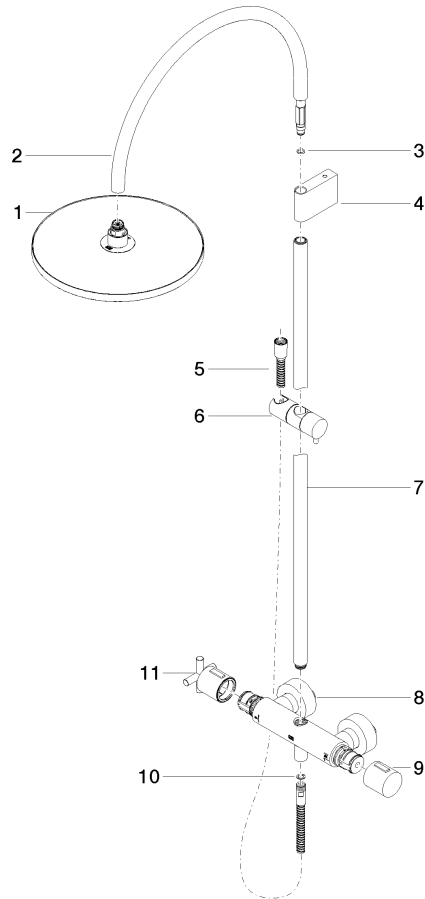

**TARA Shower pipe with shower thermostat without hand shower 300 mm -  
Champagne (22kt Gold)**

TARA

34 460 892

- shower with fixed riser projection 452mm
- overhead shower: rain flow
- rain shower Ø 300 mm
- rain shower with anti-scale system
- max. rainshower flow 14 l/min
- Function from: 10 l/min
- rotary diverter with volume control and shut-off function
- slide-on rosettes Ø 70 mm
- height of fittings up to rain shower (bottom edge) 964mm
- height of fittings up to top edge of elbow 1267mm
- gauge 150 mm - 13 mm
- metal shower hose 1750mm with integrated anti-twist protection
- 1/2" connection
- slide bar
- Pipe diameter 23.5 mm

**TARA Shower pipe with shower thermostat without hand shower 300 mm -  
Champagne (22kt Gold)**

TARA

34 460 892  
mm [inches]  
1:10

**Flow rate chart**

**Codes & Standards**

EN 1717

TARA Shower pipe with shower thermostat without hand shower 300 mm -  
Champagne (22kt Gold)

---

TARA

34 460 892

Certificates

---

Belgaqua\_24-006-2

TARA Shower pipe with shower thermostat without hand shower 300 mm -  
Champagne (22kt Gold)

TARA

34 460 892

**Product version from 4/1/2024**

Parts for other  
finishes can be found  
here: [Chrome](#)

TARA Shower pipe with shower thermostat without hand shower 300 mm -  
Champagne (22kt Gold)

TARA

34 460 892