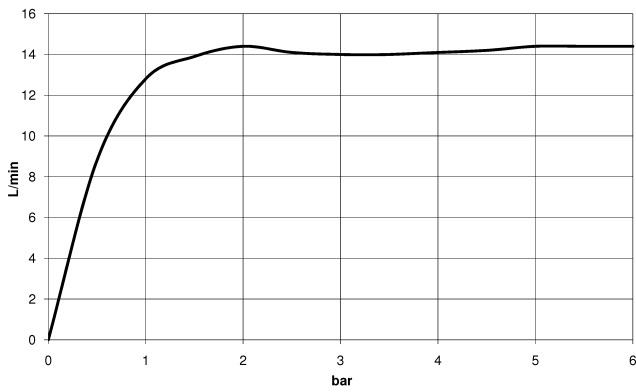

**TARA Shower pipe with shower thermostat without hand shower 300 mm -  
Brushed Dark Platinum**

TARA

34 460 892

- shower with fixed riser projection 452mm
- overhead shower: rain flow
- rain shower Ø 300 mm
- rain shower with anti-scale system
- max. rainshower flow 14 l/min
- Function from: 10 l/min
- rotary diverter with volume control and shut-off function
- slide-on rosettes Ø 70 mm
- height of fittings up to rain shower (bottom edge) 964mm
- height of fittings up to top edge of elbow 1267mm
- gauge 150 mm - 13 mm
- metal shower hose 1750mm with integrated anti-twist protection
- 1/2" connection
- slide bar
- Pipe diameter 23.5 mm

This article does not include a hand shower!

Intrinsic protection against back flow.

	Brushed Dark Platinum	34 460 892-99
	Chrome	34 460 892-00
	Brushed Platinum	34 460 892-06
	Platinum	34 460 892-08
	Dark Chrome	34 460 892-19
	Brushed Durabronze (23kt Gold)	34 460 892-28
	Matte Black	34 460 892-33
		34 460 892-39
	Brushed Bronze	34 460 892-42
		34 460 892-43
	Brushed Champagne (22kt Gold)	34 460 892-46
	Champagne (22kt Gold)	34 460 892-47
	Brushed Chrome	34 460 892-93

**TARA Shower pipe with shower thermostat without hand shower 300 mm -  
Brushed Dark Platinum**

TARA

34 460 892  
mm [inches]  
1:10

**Flow rate chart**

**Codes & Standards**

EN 1717

TARA Shower pipe with shower thermostat without hand shower 300 mm -  
Brushed Dark Platinum