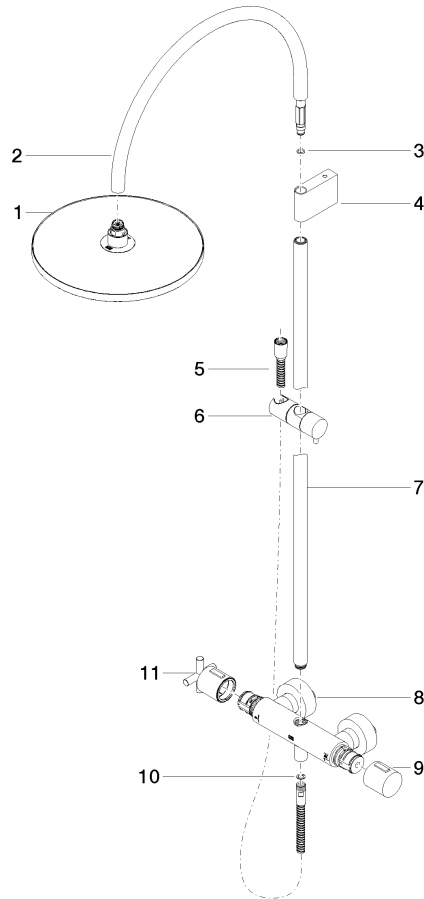

**TARA Shower pipe with shower thermostat without hand shower 300 mm -  
Brushed Dark Platinum**

TARA

34 460 892

- shower with fixed riser projection 452mm
- overhead shower: rain flow
- rain shower Ø 300 mm
- rain shower with anti-scale system
- max. rainshower flow 14 l/min
- Function from: 10 l/min
- rotary diverter with volume control and shut-off function
- slide-on rosettes Ø 70 mm
- height of fittings up to rain shower (bottom edge) 964mm
- height of fittings up to top edge of elbow 1267mm
- gauge 150 mm - 13 mm
- metal shower hose 1750mm with integrated anti-twist protection
- 1/2" connection
- slide bar
- Pipe diameter 23.5 mm

**TARA Shower pipe with shower thermostat without hand shower 300 mm -  
Brushed Dark Platinum**

TARA

34 460 892  
mm [inches]  
1:10

**Flow rate chart**

**Codes & Standards**

EN 1717

TARA Shower pipe with shower thermostat without hand shower 300 mm -  
Brushed Dark Platinum

---

TARA

34 460 892

Certificates

---

Belgaqua\_24-006-2

TARA Shower pipe with shower thermostat without hand shower 300 mm -  
Brushed Dark Platinum

TARA

34 460 892

**Product version from 4/1/2024**

Parts for other  
finishes can be found  
here: [Chrome](#)

TARA Shower pipe with shower thermostat without hand shower 300 mm -  
Brushed Dark Platinum

TARA

34 460 892