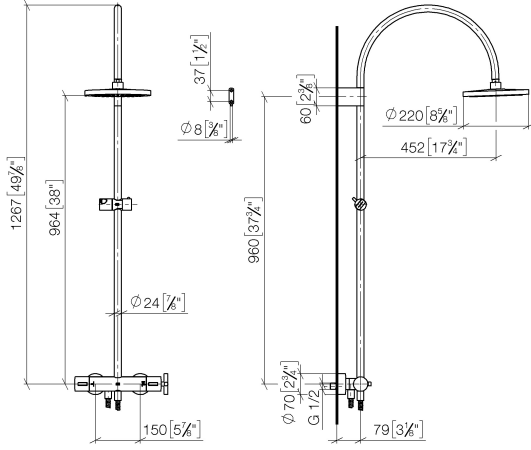

**TARA Shower pipe with shower thermostat without hand shower 300 mm -  
Brushed Dark Platinum**

TARA

34 460 892

- shower with fixed riser projection 452mm
- overhead shower: rain flow
- rain shower Ø 300 mm
- rain shower with anti-scale system
- max. rainshower flow 14 l/min
- Function from: 10 l/min
- rotary diverter with volume control and shut-off function
- slide-on rosettes Ø 70 mm
- height of fittings up to rain shower (bottom edge) 964mm
- height of fittings up to top edge of elbow 1267mm
- gauge 150 mm - 13 mm
- metal shower hose 1750mm with integrated anti-twist protection
- 1/2" connection
- slide bar
- Pipe diameter 23.5 mm

**TARA Shower pipe with shower thermostat without hand shower 300 mm -  
Brushed Dark Platinum**

TARA

34 460 892  
mm [inches]  
1:10

**Flow rate chart**

**Codes & Standards**

EN 1717

TARA Shower pipe with shower thermostat without hand shower 300 mm -  
Brushed Dark Platinum

---

TARA

34 460 892

Certificates

---

Belgaqua\_24-006-2

TARA Shower pipe with shower thermostat without hand shower 300 mm -  
Brushed Dark Platinum

TARA

34 460 892

**Product version from 4/1/2024**

Parts for other  
finishes can be found  
here: [Chrome](#)

TARA Shower pipe with shower thermostat without hand shower 300 mm -  
Brushed Dark Platinum

TARA

34 460 892