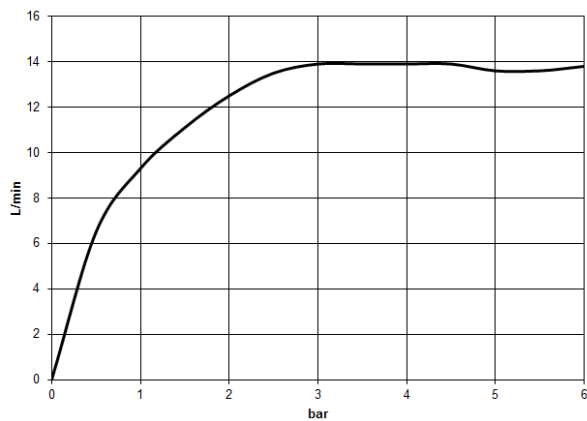

Required miscellaneous

	SERIES-VARIOUS Hand shower FlowReduce - Platinum	28 029 979-08 0010
---	---	-----------------------

34 460 979 Product version from 4/1/2024

mm [inches]
1:10

Flow rate chart

Codes & Standards