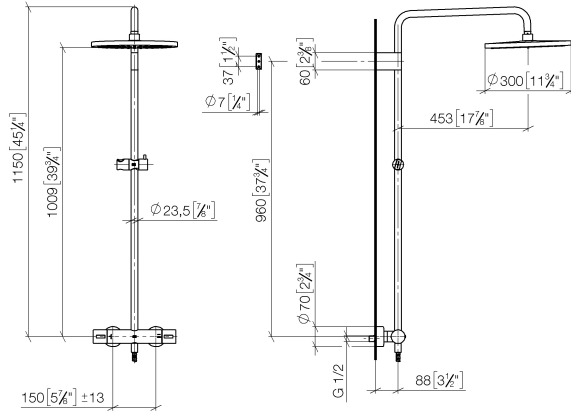

34 460 979 Product version from 4/1/2024

mm [inches]
1:10