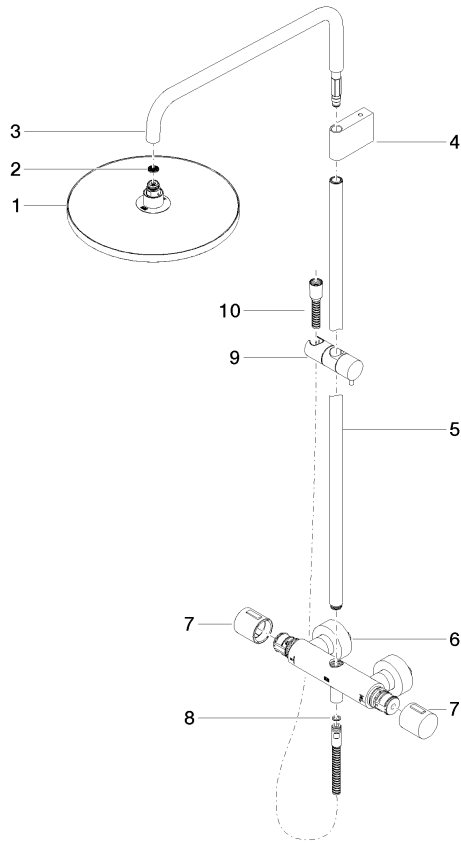

34 460 979 Product version from 4/1/2024

Fits: IMO, LULU, TARA, LISSÉ, VAIA, META

- shower with fixed riser projection 453mm
- overhead shower: rain flow
- rain shower Ø 300 mm
- rain shower with anti-scale system
- max. rainshower flow 14 l/min
- Function from: 10 l/min
- rotary diverter with volume control and shut-off function
- slide-on rosettes Ø 70 mm
- height of fittings up to rain shower (bottom edge) 1009mm
- height of fittings up to top edge of elbow 1150mm
- gauge 150 mm - 13 mm
- metal shower hose 1750mm with integrated anti-twist protection
- 1/2" connection
- slide bar
- Pipe diameter 23.5 mm
- quick clearing
- WRAS

DIN 4109

EN 1111

EN 1717

ISO 3822

Scottish Water
Byelaws

UK Water Supply
Regulations

Ü-Zeichen

Showerpipe with shower thermostat without hand shower - Platinum

Spare parts list

No.	Item Number	Name	Quantity used	Delivery time
1	04 12 05 091 00-08	shower	1	40
2	09 23 01 039 90	sieve	1	2
3	90 28 22 348 00-08	pipe	1	40
4	90 17 11 150 00-08	holder	1	40
5	90 28 22 349 00-08	pipe	1	40
6	04 17 01 250 00-08	connection	1	40
7	90 17 33 015 00-08	handle	2	40
8	90 14 20 026 00 90	seal	1	2
9	12 570 970-08	Slide unit - Platinum	1	40
10	28 322 970-08	Metal shower hose 1/2" x 3/8" x 1750 mm - Platinum	1	40