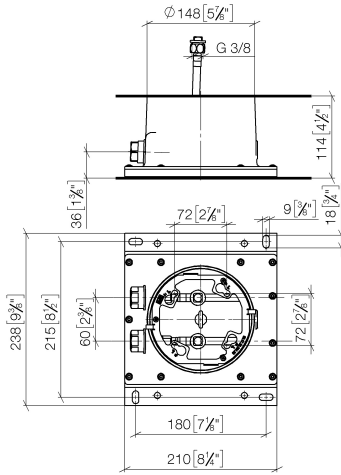

### Leak protection 1/2" -

- This article is needed 2x.

12 010 970 90

## Concealed ceiling installation box with ceiling fixing -

---

35 041 970 90

mm [inches]

#### Product version from 4/1/2022

No.	Item Number	Name	Quantity used	Delivery time
	90 30 30 208 00 90	screw	2	2