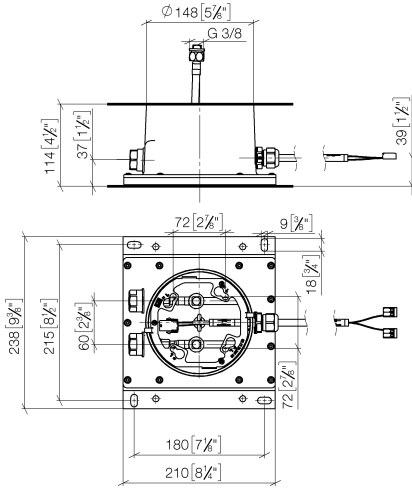

Concealed ceiling installation box for surface-mounted ceiling installation with light -

35 042 970 90

- concealed rough parts
- 2x female thread 1/2" connections
- Supply pipe 7 m
- Input 100-240V AC 50-60Hz
- Output 350 mA SELV / Class II
- Provided by customer: Light switch
- For simultaneous control of the jet types, we recommend the xTool thermostat module
- Not suitable for use in a steam room.
- WRAS 240502006

Recommended miscellaneous

Leak protection 1/2" -

- This article is needed 2x.

12 010 970 90

Concealed ceiling installation box for surface-mounted ceiling installation with light -

35 042 970 90
mm [inches]