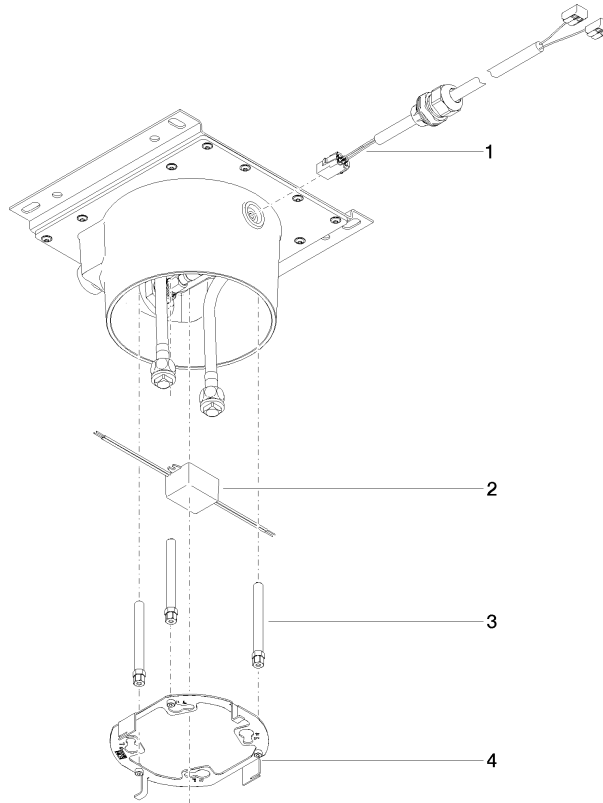

Concealed ceiling installation box for surface-mounted ceiling installation with light -

35 042 970 90

- concealed rough parts
- 2x female thread 1/2" connections
- Supply pipe 7 m
- Input 100-240V AC 50-60Hz
- Output 350 mA SELV / Class II
- Provided by customer: Light switch
- For simultaneous control of the jet types, we recommend the xTool thermostat module
- Not suitable for use in a steam room.
- WRAS 240502006

Recommended miscellaneous

Leak protection 1/2" -

- This article is needed 2x.

12 010 970 90

Concealed ceiling installation box for surface-mounted ceiling installation with light -

35 042 970 90
mm [inches]

Codes & Standards

Scottish Water
Byelaws

UK Water Supply
Regulations

Certificates

WRAS_240502

Concealed ceiling installation box for surface-mounted ceiling installation with light -

35 042 970 90

Product version from 4/1/2022

Concealed ceiling installation box for surface-mounted ceiling installation with light -

35 042 970 90

Spare parts list

Product version from 4/1/2022

No.	Item Number	Name	Quantity used	Delivery time
	90 10 01 227 00 90	electronic accessories	4	2