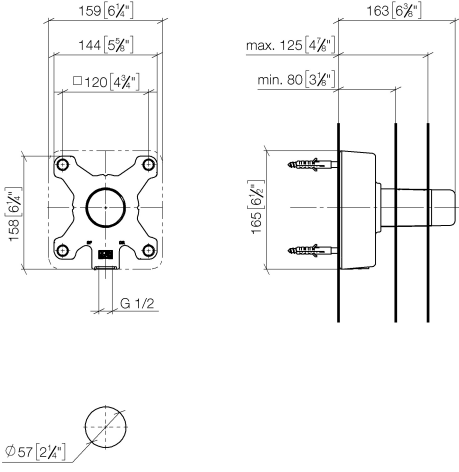

## POT FILLER Concealed wall elbow -

---

35 087 970 90

- female thread 1/2" connection
- anti-water packing
- soundproofing
- dust cover
- min. recess depth 80 mm
- max. recess depth 125 mm

## Recommended miscellaneous

---

**Leak protection 1/2" -**

12 010 970 90

# POT FILLER Concealed wall elbow -

35 087 970 90

mm [inches]

POT FILLER Concealed wall elbow -

---

35 087 970 90

### Spare parts list

No.	Item Number	Name	Quantity used	Delivery time
	04 14 03 079 00 90	gasket kit	4	2