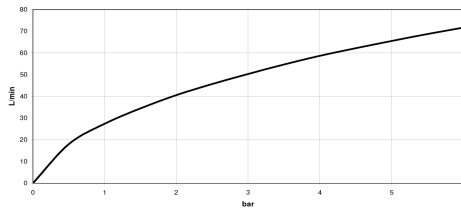

Recommended miscellaneous

Leak protection 1/2" -

12 010 970 90

35 104 970 90 Product version up to 5/15/2020

mm [inches]

	min	max
Domicil	60 [2 3/8"]	105 [4 1/8"]
Source	73 [2 7/8"]	123 [4 7/8"]
Square	73 [2 7/8"]	123 [4 7/8"]
Madison	73 [2 7/8"]	138 [5 3/8"]
LULLU	73 [2 7/8"]	148 [5 3/4"]
Madison Flair	73 [2 7/8"]	148 [5 7/8"]
Just	78 [3 1/8"]	148 [5 7/8"]
LaFleur	83 [3 1/4"]	148 [5 7/8"]
Supernova	83 [3 1/4"]	148 [5 7/8"]
Tara	83 [3 1/4"]	148 [5 7/8"]
Vaia	83 [3 1/4"]	148 [5 7/8"]
MEM	108 [4 1/4"]	148 [5 7/8"]
CL_1	108 [4 1/4"]	148 [5 7/8"]

Flow rate chart

Codes & Standards

DIN 4109

ISO 3822

Ü-Zeichen

Concealed three-way diverter -

SERIES-VARIOUS

35 104 970 90 Product version up to 5/15/2020