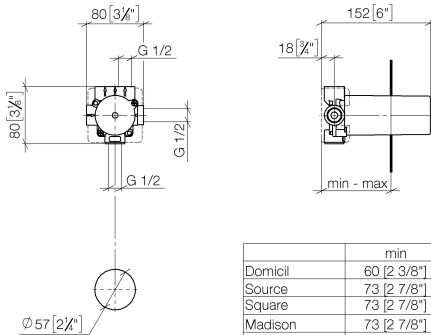

35 104 970 90 Product version up to 5/15/2020

- red brass, lead-free
- 2x female thread 1/2" connections
- 3x female thread 1/2" outlet
- cut-to-length spindle and sleeve
- dust cover
- anti-water packing
- soundproofing

Recommended miscellaneous

Leak protection 1/2" -

12 010 970 90

35 104 970 90 Product version up to 5/15/2020

mm [inches]

	min	max
Domicil	60 [2 3/8"]	105 [4 1/8"]
Source	73 [2 7/8"]	123 [4 7/8"]
Square	73 [2 7/8"]	123 [4 7/8"]
Madison	73 [2 7/8"]	138 [5 3/8"]
LULLU	73 [2 7/8"]	148 [5 3/4"]
Madison Flair	73 [2 7/8"]	148 [5 7/8"]
Just	78 [3 1/8"]	148 [5 7/8"]
LaFleur	83 [3 1/4"]	148 [5 7/8"]
Supernova	83 [3 1/4"]	148 [5 7/8"]
Tara	83 [3 1/4"]	148 [5 7/8"]
Vaia	83 [3 1/4"]	148 [5 7/8"]
MEM	108 [4 1/4"]	148 [5 7/8"]
CL_1	108 [4 1/4"]	148 [5 7/8"]

Flow rate chart

Codes & Standards

DIN 4109

ISO 3822

Ü-Zeichen

Concealed three-way diverter -

SERIES-VARIOUS

35 104 970 90 Product version up to 5/15/2020

Certificates and sustainability

LGA_28

Spare parts list

No.	Item Number	Name	Quantity used	Delivery time
4	09 21 02 124 90	lid	1.00	2
8	09 16 01 026 90	ring	1.00	2
5	09 21 02 125 90	cap	1.00	2
6	09 14 03 109 90	seal	1.00	2
3	09 29 06 025 90	spindle	1.00	2
9	90 12 12 002 00 90	fixing cap	2.00	2
1	09 31 11 151 90	pin	2.00	2
2	90 30 11 085 00 90	set	1.00	2
10	90 18 40 077 01 90	spindle	1.00	2
7	90 18 40 077 00 90	spindle	1.00	2