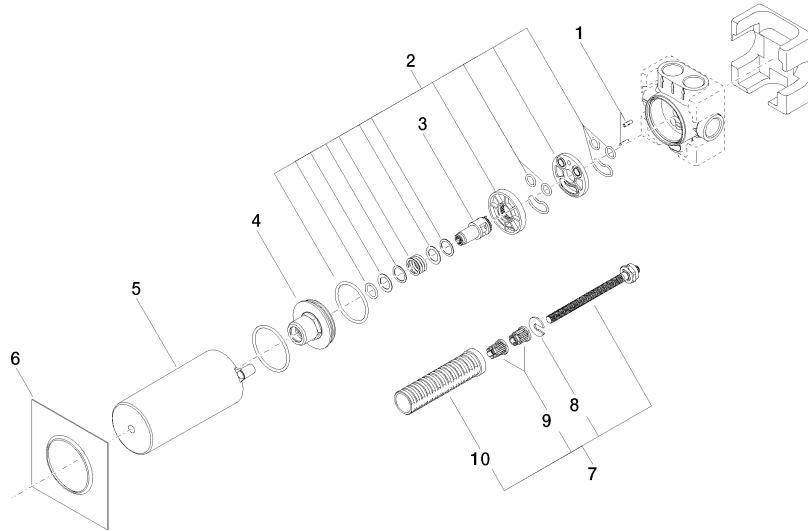

35 104 970 90 Product version up to 5/15/2020

- red brass, lead-free
- 2x female thread 1/2" connections
- 3x female thread 1/2" outlet
- cut-to-length spindle and sleeve
- dust cover
- anti-water packing
- soundproofing

Recommended miscellaneous

Leak protection 1/2" -

12 010 970 90

35 104 970 90 Product version up to 5/15/2020

mm [inches]

	min	max
Domicil	60 [2 3/8"]	105 [4 1/8"]
Source	73 [2 7/8"]	123 [4 7/8"]
Square	73 [2 7/8"]	123 [4 7/8"]
Madison	73 [2 7/8"]	138 [5 3/8"]
LULLU	73 [2 7/8"]	148 [5 3/4"]
Madison Flair	73 [2 7/8"]	148 [5 7/8"]
Just	78 [3 1/8"]	148 [5 7/8"]
LaFleur	83 [3 1/4"]	148 [5 7/8"]
Supernova	83 [3 1/4"]	148 [5 7/8"]
Tara	83 [3 1/4"]	148 [5 7/8"]
Vaia	83 [3 1/4"]	148 [5 7/8"]
MEM	108 [4 1/4"]	148 [5 7/8"]
CL_1	108 [4 1/4"]	148 [5 7/8"]

Flow rate chart

Codes & Standards

DIN 4109

ISO 3822

Ü-Zeichen

Concealed three-way diverter -

SERIES-VARIOUS

35 104 970 90 Product version up to 5/15/2020

Certificates and sustainability

LGA_28

Spare parts list

No.	Item Number	Name	Quantity used	Delivery time
4	09 21 02 124 90	lid	1.00	2
8	09 16 01 026 90	ring	1.00	2
5	09 21 02 125 90	cap	1.00	2
6	09 14 03 109 90	seal	1.00	2
3	09 29 06 025 90	spindle	1.00	2
9	90 12 12 002 00 90	fixing cap	2.00	2
1	09 31 11 151 90	pin	2.00	2
2	90 30 11 085 00 90	set	1.00	2
10	90 18 40 077 01 90	spindle	1.00	2
7	90 18 40 077 00 90	spindle	1.00	2