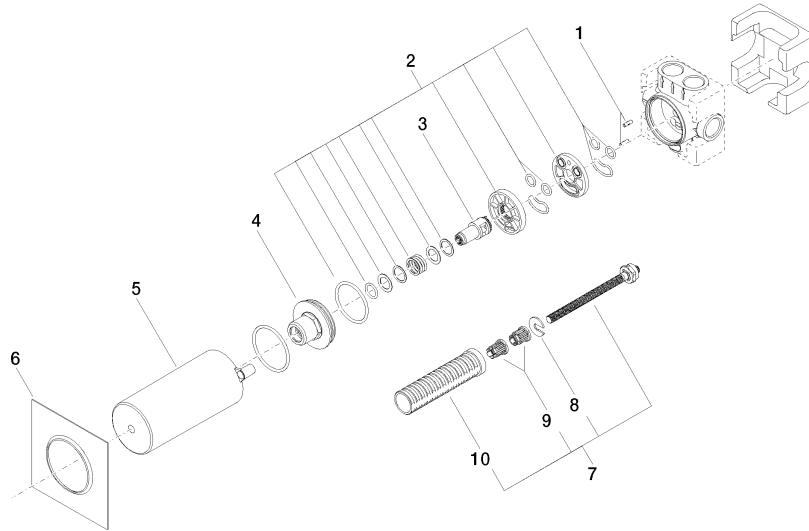

## Concealed three-way diverter -

35 104 970 90

mm [inches]

	min	max
Domicil	60 [2 3/8"]	105 [4 1/8"]
Source	73 [2 7/8"]	123 [4 7/8"]
Square	73 [2 7/8"]	123 [4 7/8"]
Madison	73 [2 7/8"]	138 [5 3/8"]
LULLU	73 [2 7/8"]	148 [5 3/4"]
Madison Flair	73 [2 7/8"]	148 [5 7/8"]
Just	78 [3 1/8"]	148 [5 7/8"]
LaFleur	83 [3 1/4"]	148 [5 7/8"]
Supernova	83 [3 1/4"]	148 [5 7/8"]
Tara	83 [3 1/4"]	148 [5 7/8"]
Vaia	83 [3 1/4"]	148 [5 7/8"]
MEM	108 [4 1/4"]	148 [5 7/8"]
CL_1	108 [4 1/4"]	148 [5 7/8"]

## Flow rate chart

## Certificates

LGA\_28456.

**Concealed three-way diverter -**

35 104 970 90

**Spare parts list**

No.	Item Number	Name	Quantity used	Delivery time
1	09 31 11 151 90	pin	2	2
2	90 30 11 085 00 90	set	1	2
3	09 29 06 025 90	spindle	1	2
4	09 21 02 124 90	lid	1	2
5	09 21 02 125 90	cap	1	2
6	09 14 03 109 90	seal	1	2
7	90 18 40 077 00 90	spindle	1	2
8	09 16 01 026 90	ring	1	2
9	90 12 12 002 00 90	fixing cap	2	2
10	90 18 40 077 01 90	spindle	1	2