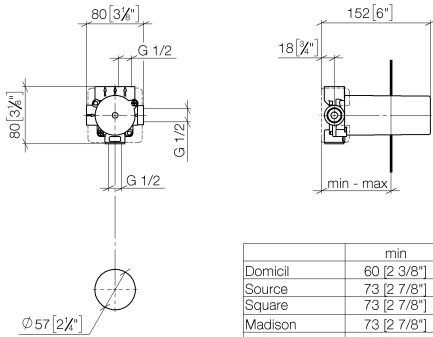

## Recommended miscellaneous

---

**Leak protection 1/2" -**

12 010 970 90

## Concealed three-way diverter -

35 104 970 90

mm [inches]

	min	max
Domicil	60 [2 3/8"]	105 [4 1/8"]
Source	73 [2 7/8"]	123 [4 7/8"]
Square	73 [2 7/8"]	123 [4 7/8"]
Madison	73 [2 7/8"]	138 [5 3/8"]
LULLU	73 [2 7/8"]	148 [5 3/4"]
Madison Flair	73 [2 7/8"]	148 [5 7/8"]
Just	78 [3 1/8"]	148 [5 7/8"]
LaFleur	83 [3 1/4"]	148 [5 7/8"]
Supernova	83 [3 1/4"]	148 [5 7/8"]
Tara	83 [3 1/4"]	148 [5 7/8"]
Vaia	83 [3 1/4"]	148 [5 7/8"]
MEM	108 [4 1/4"]	148 [5 7/8"]
CL_1	108 [4 1/4"]	148 [5 7/8"]

## Flow rate chart

## Certificates

LGA\_28456.

**Concealed three-way diverter -**

35 104 970 90

**Spare parts list**

No.	Item Number	Name	Quantity used	Delivery time
1	09 31 11 151 90	pin	2	2
2	90 30 11 085 00 90	set	1	2
3	09 29 06 025 90	spindle	1	2
4	09 21 02 124 90	lid	1	2
5	09 21 02 125 90	cap	1	2
6	09 14 03 109 90	seal	1	2
7	90 18 40 077 00 90	spindle	1	2
8	09 16 01 026 90	ring	1	2
9	90 12 12 002 00 90	fixing cap	2	2
10	90 18 40 077 01 90	spindle	1	2