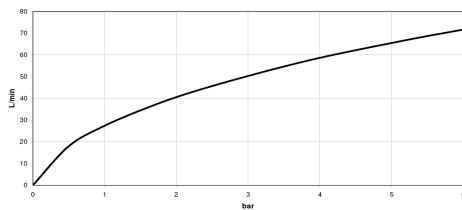

## Concealed three-way diverter -

35 104 970 90

mm [inches]

	min	max
Domicil	60 [2 3/8"]	105 [4 1/8"]
Source	73 [2 7/8"]	123 [4 7/8"]
Square	73 [2 7/8"]	123 [4 7/8"]
Madison	73 [2 7/8"]	138 [5 3/8"]
LULLU	73 [2 7/8"]	148 [5 3/4"]
Madison Flair	73 [2 7/8"]	148 [5 7/8"]
Just	78 [3 1/8"]	148 [5 7/8"]
LaFleur	83 [3 1/4"]	148 [5 7/8"]
Supernova	83 [3 1/4"]	148 [5 7/8"]
Tara	83 [3 1/4"]	148 [5 7/8"]
Vaia	83 [3 1/4"]	148 [5 7/8"]
MEM	108 [4 1/4"]	148 [5 7/8"]
CL_1	108 [4 1/4"]	148 [5 7/8"]

## Flow rate chart