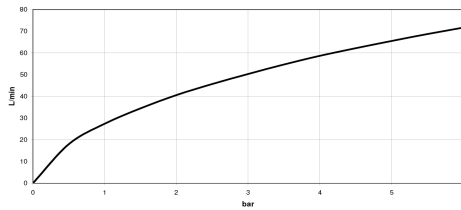

Concealed two-way diverter -

35 124 970 90

- red brass, lead-free
- 2x female thread 1/2" connections
- 2x female thread 1/2" outlet
- cut-to-length spindle and sleeve
- dust cover
- anti-water packing
- soundproofing
- WRAS 1609056

Recommended miscellaneous

Leak protection 1/2" -

12 010 970 90

Concealed two-way diverter -

35 124 970 90

mm [inches]

	min.	max.
Domicil	60	105
Source	73	123
Square	73	123
Madison	73	138
LULU	73	146
Madison Flair	73	148
Just	78	148
LaFleur	83	148
Supernova	83	148
Tara	83	148
Vaia	83	148
MEM	108	148
CL,1	108	148

Flow rate chart

Certificates

LGA_28456.

Concealed two-way diverter -

35 124 970 90

Spare parts list

No.	Item Number	Name	Quantity used	Delivery time
1	09 31 11 151 90	pin	1	2
2	90 30 11 085 00 90	set	1	2
3	09 29 06 025 90	spindle	1	2
4	09 21 02 124 90	lid	1	2
5	09 21 02 125 90	cap	1	2
6	09 14 03 109 90	seal	1	2
7	90 18 40 077 00 90	spindle	1	2
8	04 29 06 105 00 90	spindle	1	60
9	09 16 01 026 90	ring	1	2
10	90 12 12 002 00 90	fixing cap	2	2
11	90 18 40 077 01 90	spindle	1	2