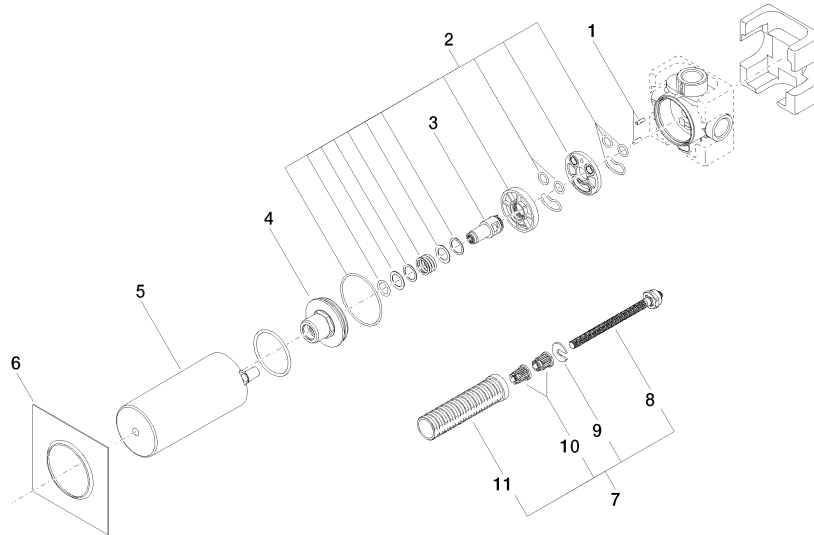

Concealed two-way diverter -

35 124 970 90

- red brass, lead-free
- 2x female thread 1/2" connections
- 2x female thread 1/2" outlet
- cut-to-length spindle and sleeve
- dust cover
- anti-water packing
- soundproofing
- WRAS 1609056

Recommended miscellaneous

Leak protection 1/2" -

12 010 970 90

Concealed two-way diverter -

35 124 970 90

mm [inches]

	min.	max.
Domicil	60	105
Source	73	123
Square	73	123
Madison	73	138
LULU	73	146
Madison Flair	73	148
Just	78	148
LaFleur	83	148
Supernova	83	148
Tara	83	148
Vaia	83	148
MEM	108	148
CL,1	108	148

Flow rate chart

Certificates

LGA_28456.

Concealed two-way diverter -

35 124 970 90

Spare parts list

No.	Item Number	Name	Quantity used	Delivery time
1	09 31 11 151 90	pin	1	2
2	90 30 11 085 00 90	set	1	2
3	09 29 06 025 90	spindle	1	2
4	09 21 02 124 90	lid	1	2
5	09 21 02 125 90	cap	1	2
6	09 14 03 109 90	seal	1	2
7	90 18 40 077 00 90	spindle	1	2
8	04 29 06 105 00 90	spindle	1	60
9	09 16 01 026 90	ring	1	2
10	90 12 12 002 00 90	fixing cap	2	2
11	90 18 40 077 01 90	spindle	1	2