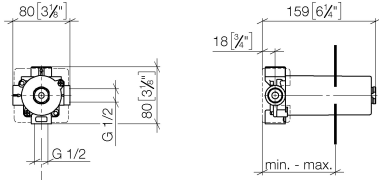

Concealed two-way diverter -

35 124 970 90

- red brass, lead-free
- 2x female thread 1/2" connections
- 2x female thread 1/2" outlet
- cut-to-length spindle and sleeve
- dust cover
- anti-water packing
- soundproofing
- WRAS 1609056

Recommended miscellaneous

Leak protection 1/2" -

12 010 970 90

Concealed two-way diverter -

35 124 970 90

mm [inches]

	min.	max.
Domicil	60	105
Source	73	123
Square	73	123
Madison	73	138
LULU	73	146
Madison Flair	73	148
Just	78	148
LaFleur	83	148
Supernova	83	148
Tara	83	148
Vaia	83	148
MEM	108	148
CL,1	108	148

Flow rate chart

Certificates

LGA_28456.

Concealed two-way diverter -

35 124 970 90

Spare parts list

No.	Item Number	Name	Quantity used	Delivery time
1	09 31 11 151 90	pin	1	2
2	90 30 11 085 00 90	set	1	2
3	09 29 06 025 90	spindle	1	2
4	09 21 02 124 90	lid	1	2
5	09 21 02 125 90	cap	1	2
6	09 14 03 109 90	seal	1	2
7	90 18 40 077 00 90	spindle	1	2
8	04 29 06 105 00 90	spindle	1	60
9	09 16 01 026 90	ring	1	2
10	90 12 12 002 00 90	fixing cap	2	2
11	90 18 40 077 01 90	spindle	1	2