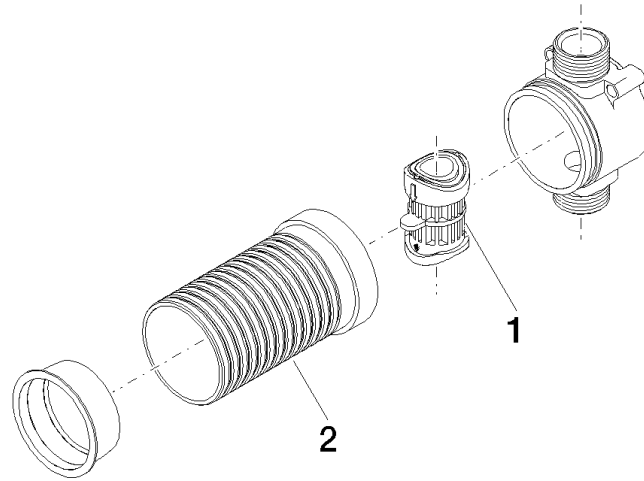

Vacuum breaker -

35 150 970 90

- 3/4" connection

Vacuum breaker -

35 150 970 90

Flow rate chart

Certificates

LGA_18668.

Vacuum breaker -

35 150 970 90

Spare parts list

No.	Item Number	Name	Quantity used	Delivery time
1	04 29 03 051 00 90	insert	1	2
2	09 18 40 116 90	sleeve	1	2