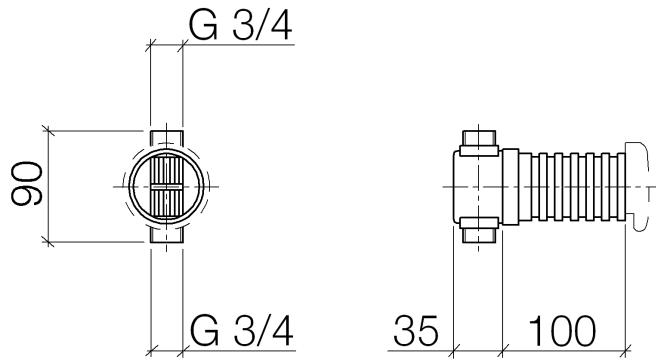

Vacuum breaker -

35 150 970 90

- 3/4" connection

Vacuum breaker -

35 150 970 90

Flow rate chart

Certificates

LGA_18668.

Vacuum breaker -

35 150 970 90

Spare parts list

No.	Item Number	Name	Quantity used	Delivery time
1	04 29 03 051 00 90	insert	1	2
2	09 18 40 116 90	sleeve	1	2