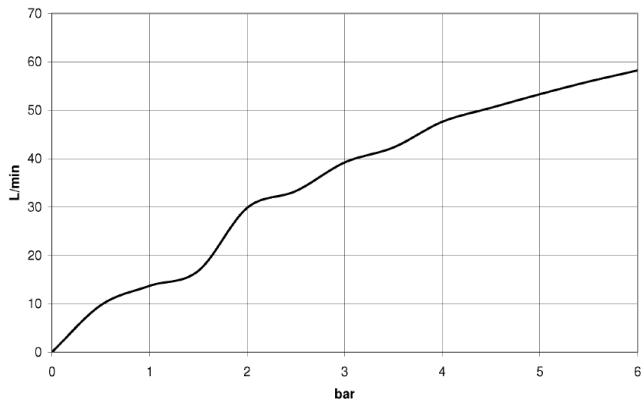

Vacuum breaker -

35 150 970 90

- 3/4" connection

Vacuum breaker -

35 150 970 90

Flow rate chart

Certificates

LGA_18668.

Vacuum breaker -

35 150 970 90

Spare parts list

No.	Item Number	Name	Quantity used	Delivery time
1	04 29 03 051 00 90	insert	1	2
2	09 18 40 116 90	sleeve	1	2