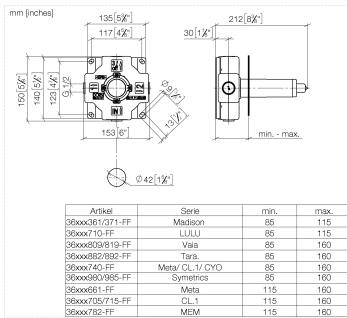

Concealed two-way diverter -

35 202 970 90

- red brass, lead-free
- 1x male 1/2" connector
- 2x female thread 1/2" outlet
- cut-to-length spindle and sleeve
- dust cover
- anti-water packing
- soundproofing
- WRAS 2307045

Recommended miscellaneous

Leak protection 1/2" -

12 010 970 90

Concealed two-way diverter -

35 202 970 90

Flow rate chart

Codes & Standards

Scottish Water
Byelaws

UK Water Supply
Regulations

Concealed two-way diverter -

35 202 970 90

Certificates

WRAS_2307

Concealed two-way diverter -

35 202 970 90

Product version from 4/1/2022

Concealed two-way diverter -

35 202 970 90

Spare parts list

Product version from 4/1/2022

No.	Item Number	Name	Quantity used	Delivery time
	04 17 20 252 00 90	base	13	60