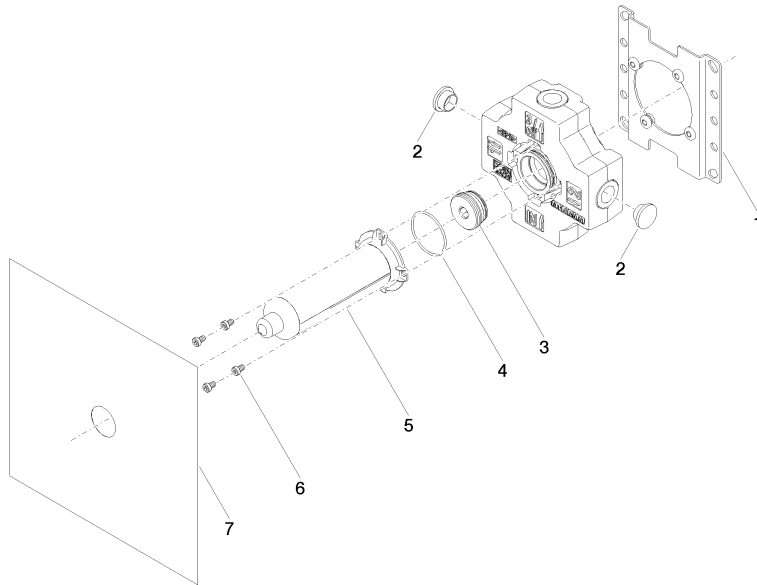

Concealed two-way diverter -

35 202 970 90

- red brass, lead-free
- 1x male 1/2" connector
- 2x female thread 1/2" outlet
- cut-to-length spindle and sleeve
- dust cover
- anti-water packing
- soundproofing
- WRAS 2307045

Recommended miscellaneous

Leak protection 1/2" -

12 010 970 90

Concealed two-way diverter -

35 202 970 90

Flow rate chart

Codes & Standards

Scottish Water
Byelaws

UK Water Supply
Regulations

Concealed two-way diverter -

35 202 970 90

Certificates

WRAS_2307

Concealed two-way diverter -

35 202 970 90

Product version from 4/1/2022

Concealed two-way diverter -

35 202 970 90

Spare parts list

Product version from 4/1/2022

No.	Item Number	Name	Quantity used	Delivery time
	04 17 20 252 00 90	base	13	60