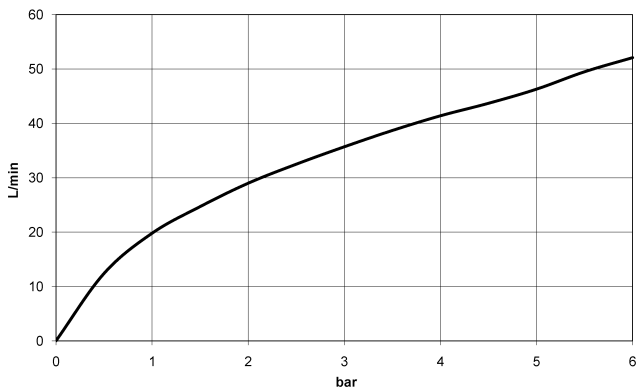

Concealed two-way diverter -

35 202 970 90

- red brass, lead-free
- 1x male 1/2" connector
- 2x female thread 1/2" outlet
- cut-to-length spindle and sleeve
- dust cover
- anti-water packing
- soundproofing
- WRAS 2307045

Recommended miscellaneous

Leak protection 1/2" -

12 010 970 90

Concealed two-way diverter -

35 202 970 90

Flow rate chart

Codes & Standards

Scottish Water
Byelaws