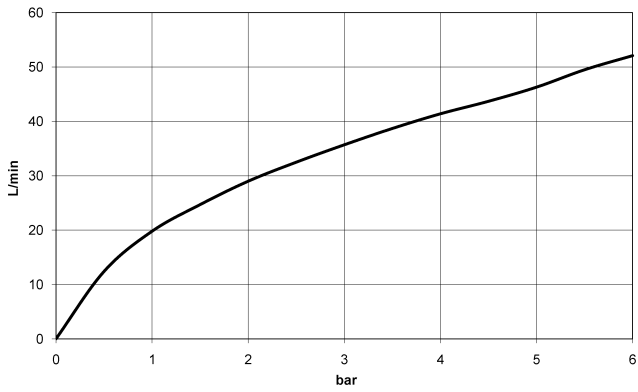

## Recommended miscellaneous

---

**Leak protection 1/2" -**

12 010 970 90

**Concealed three-way diverter -**

35 203 970 90

**Flow rate chart**

**Codes & Standards**