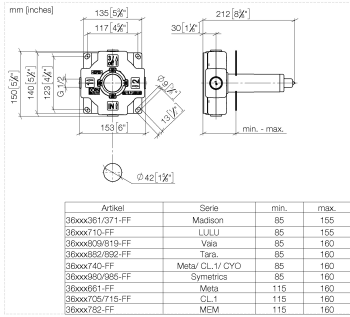

## Recommended miscellaneous

---

**Leak protection 1/2" -**

12 010 970 90

**Concealed three-way diverter -**

35 203 970 90

**Flow rate chart**

**Codes & Standards**