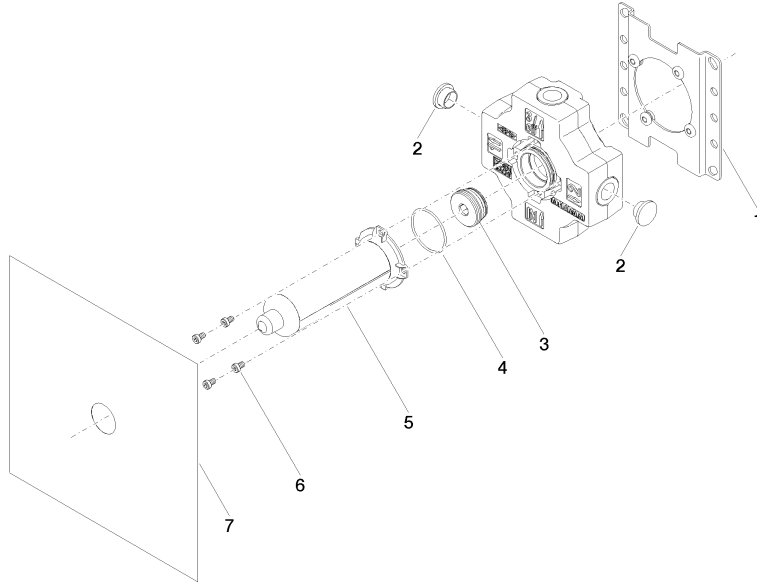

Concealed three-way diverter -

35 203 970 90

Product version from 4/1/2022